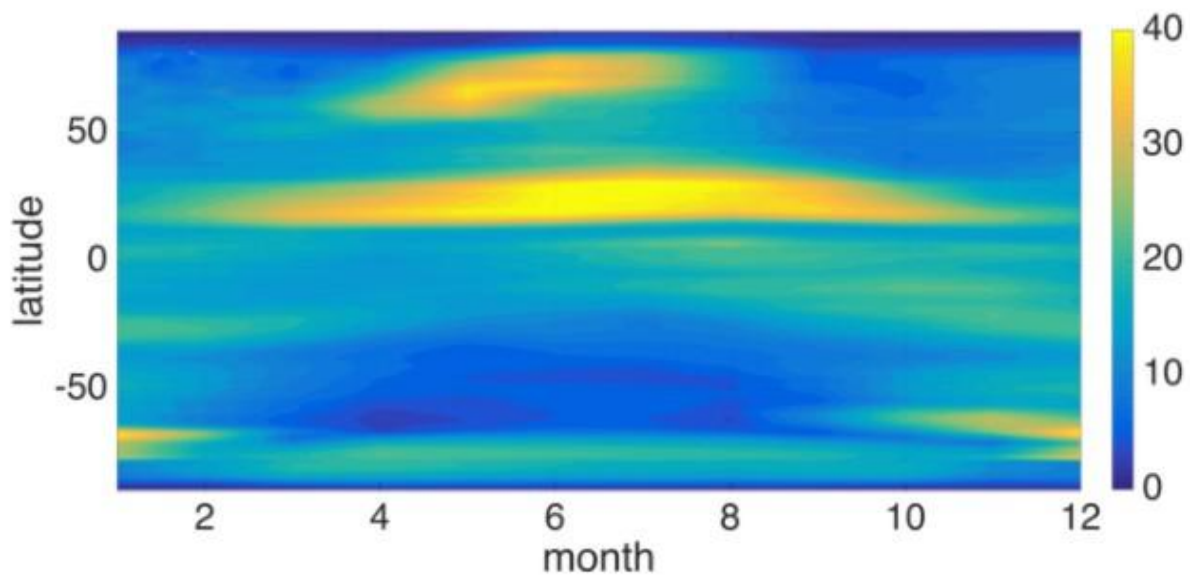

Title: Analyzing Earth's Energy Imbalance by Latitude and Month

Credit: Latitude map by zone. Source: My NASA Data.

<https://mynasadata.larc.nasa.gov/sites/default/files/inline-images/Latzones.png>

Earth's Energy Imbalance Measured From Space. Source: [Hakuba et al. 2019](#)

M. Z. Hakuba *et al.*, "Earth's Energy Imbalance Measured From Space," in *IEEE Transactions on Geoscience and Remote Sensing*, vol. 57, no. 1, pp. 32-45, Jan. 2019, doi: 10.1109/TGRS.2018.2851976.