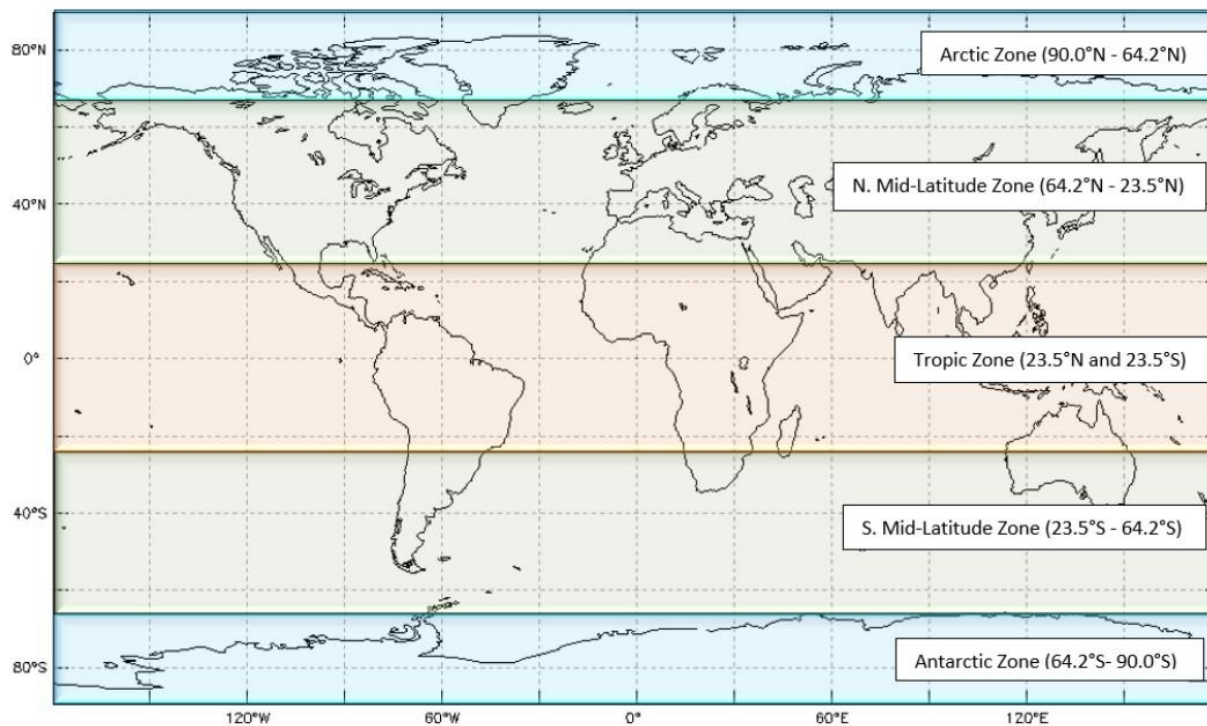

Title: Analyzing Earth's Energy Imbalance by Latitude and Month

Credit: Latitude map by zone. Source: My NASA Data.

<https://mynasadata.larc.nasa.gov/sites/default/files/inline-images/Latzones.png>

Earth's Energy Imbalance Measured From Space. Source: [Hakuba et al. 2019](#)

M. Z. Hakuba *et al.*, "Earth's Energy Imbalance Measured From Space," in *IEEE Transactions on Geoscience and Remote Sensing*, vol. 57, no. 1, pp. 32-45, Jan. 2019, doi: 10.1109/TGRS.2018.2851976.