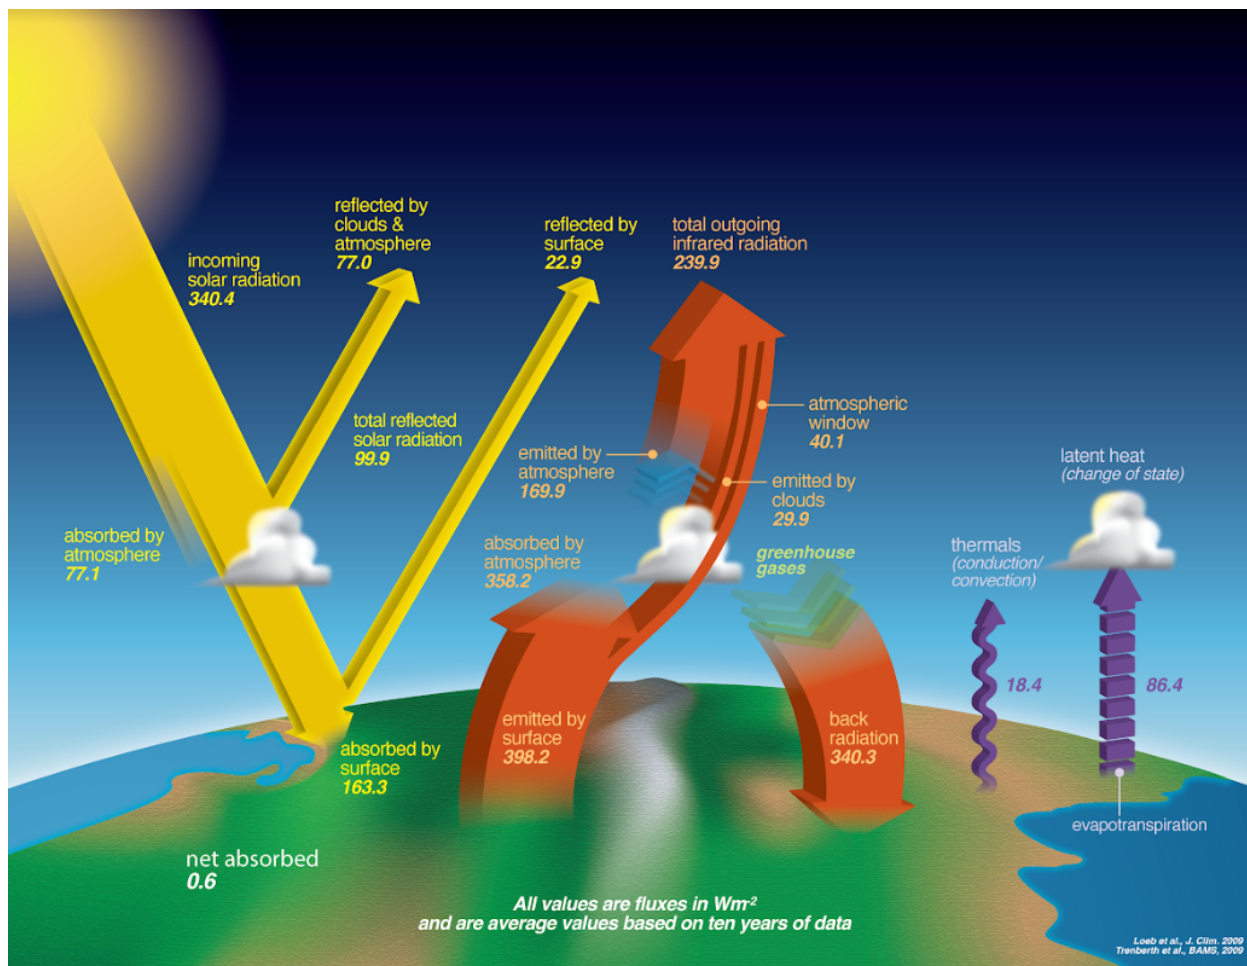

Title: The Ins and Outs of Shortwave Radiation

Image adapted from original model developed from Loeb et al., J. Clim. 2009 & Trenberth et al., BAMS, 2009 |

<https://myNASAdata.larc.nasa.gov/sites/default/files/inline-images/EEB%20Model.png>