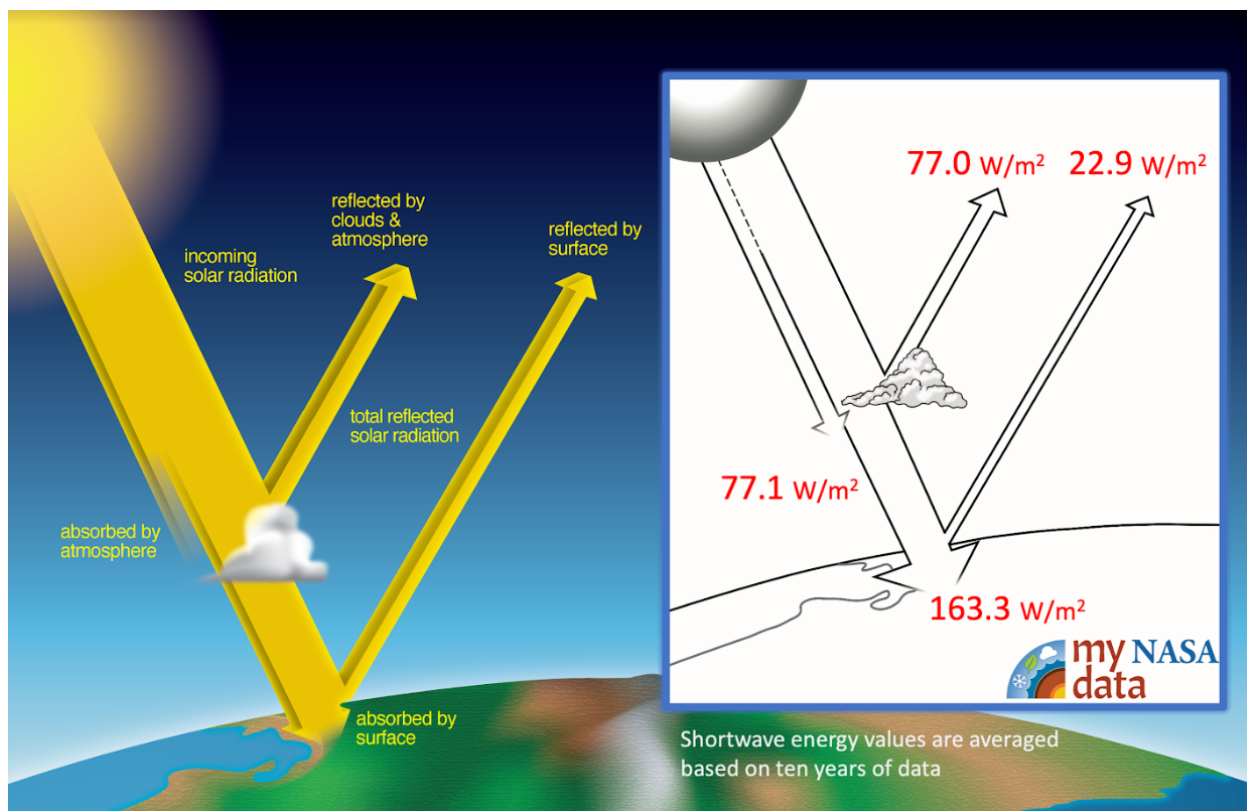

Title: The Ins and Outs of Shortwave Radiation

Image adapted from original model developed from Loeb et al., J. Clim. 2009 & Trenberth et al., BAMS, 2009 |

<https://myNASAdata.larc.nasa.gov/sites/default/files/inline-images/EEB%20Model.png>