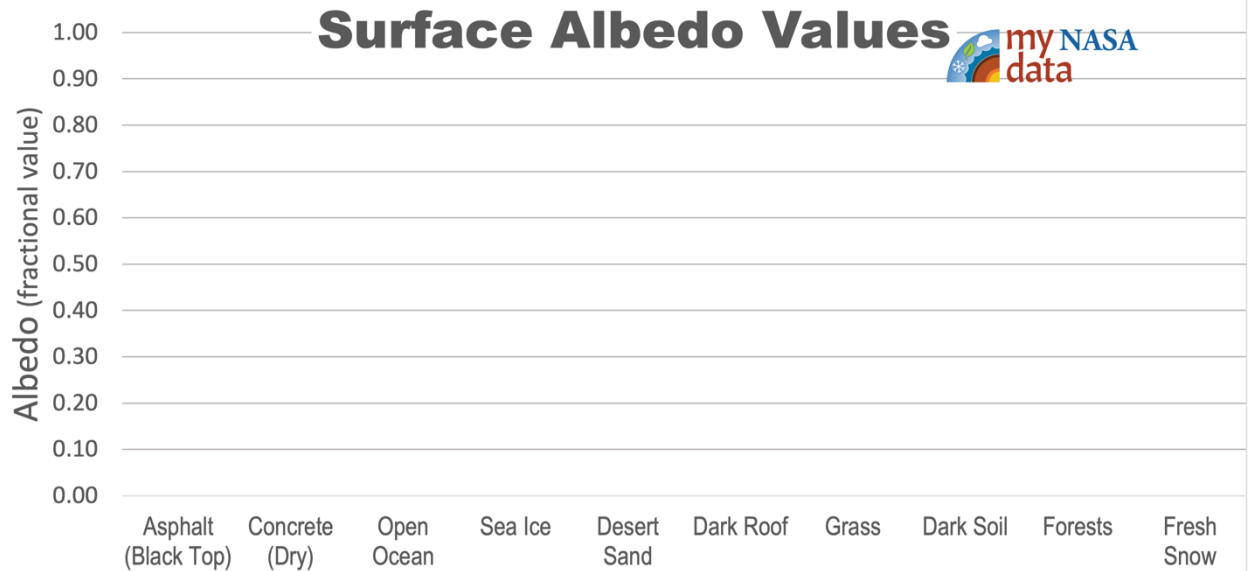

Name: \_\_\_\_\_ Date: \_\_\_\_\_ Class: \_\_\_\_\_

Title: Albedo Card Sort

Use the space below record your response to the essential question.

**What types of predictions can be made using the albedo of different surfaces?**