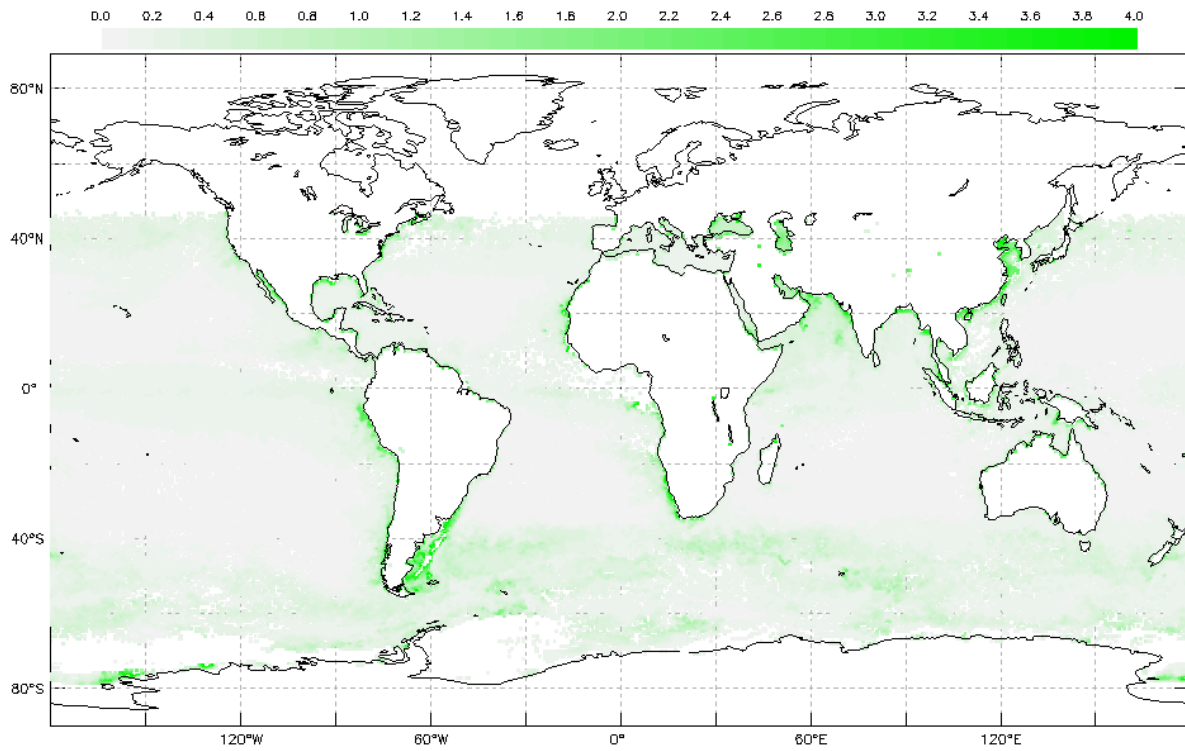

Chlorophyll concentration data (milligrams per cubic meter). **December 2017**

Source: My NASA Data - NASA MODIS