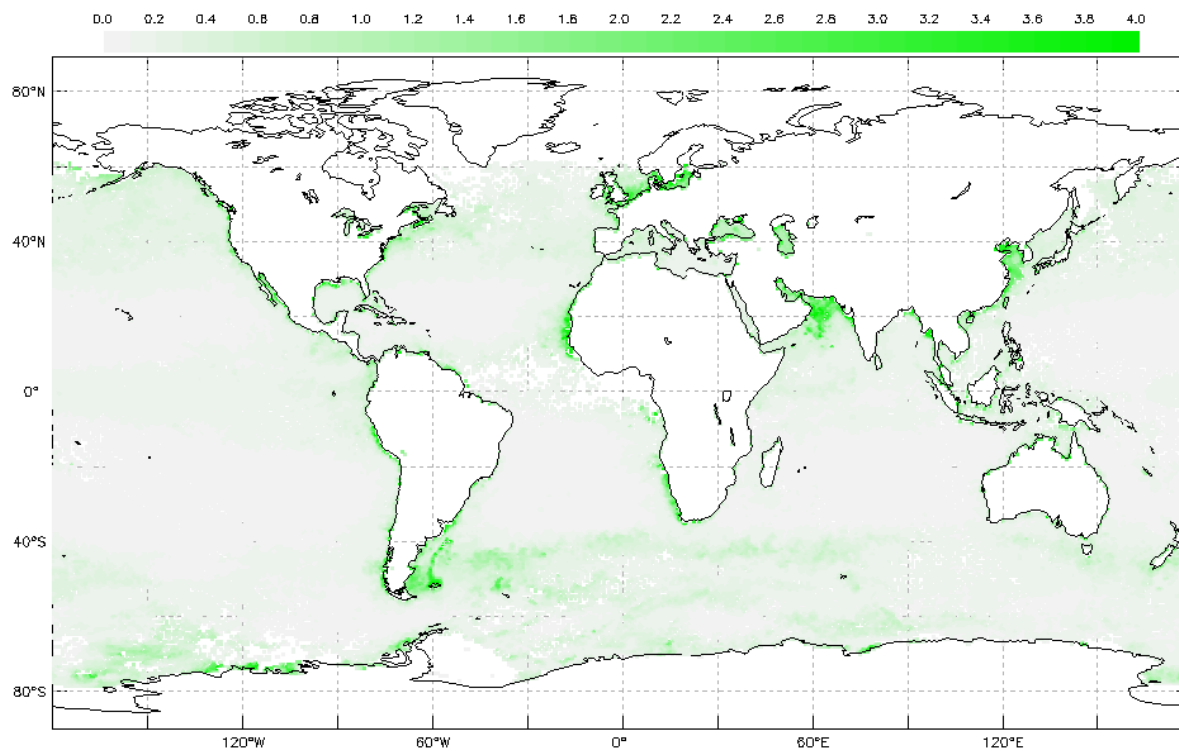

Title: Exploring Seasonal Chlorophyll Concentrations

Chlorophyll concentration data (milligrams per cubic meter). **February 2017**

Source: My NASA Data - NASA MODIS

Chlorophyll concentration data (milligrams per cubic meter). **June 2017**