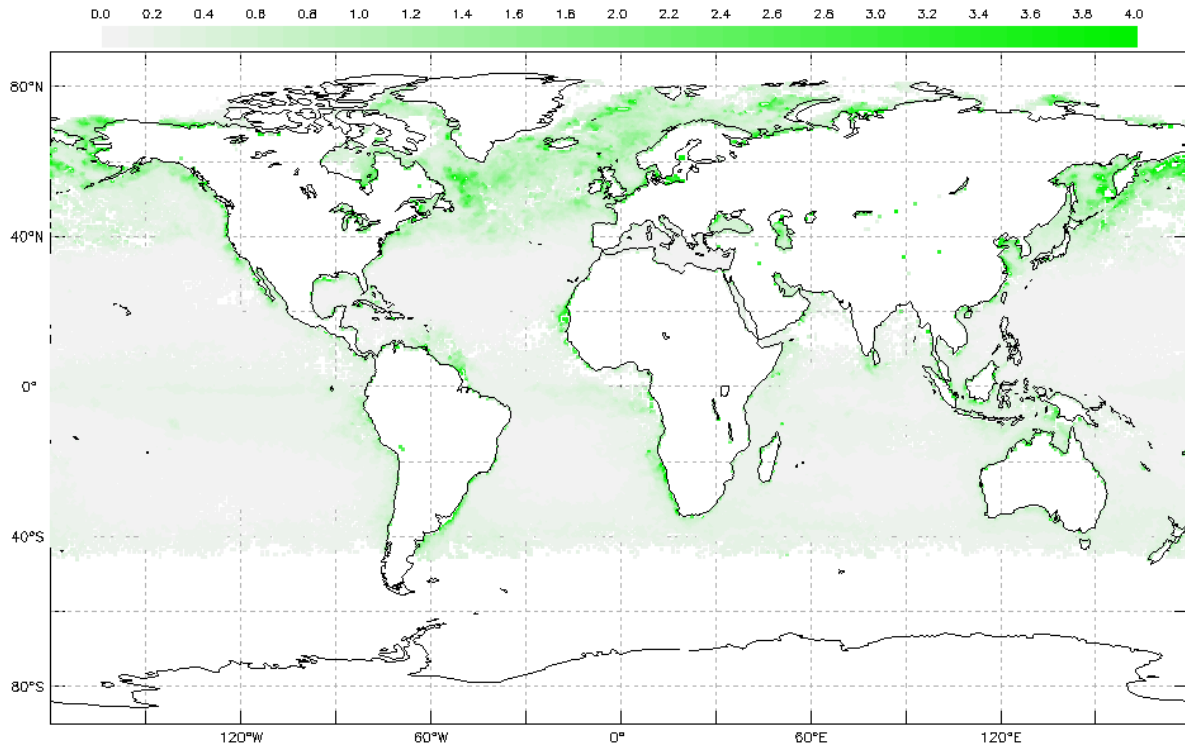

Title: Exploring Seasonal Chlorophyll Concentrations

Chlorophyll concentration data (milligrams per cubic meter). **February 2017**

Source: My NASA Data - NASA MODIS

Chlorophyll concentration data (milligrams per cubic meter). **June 2017**