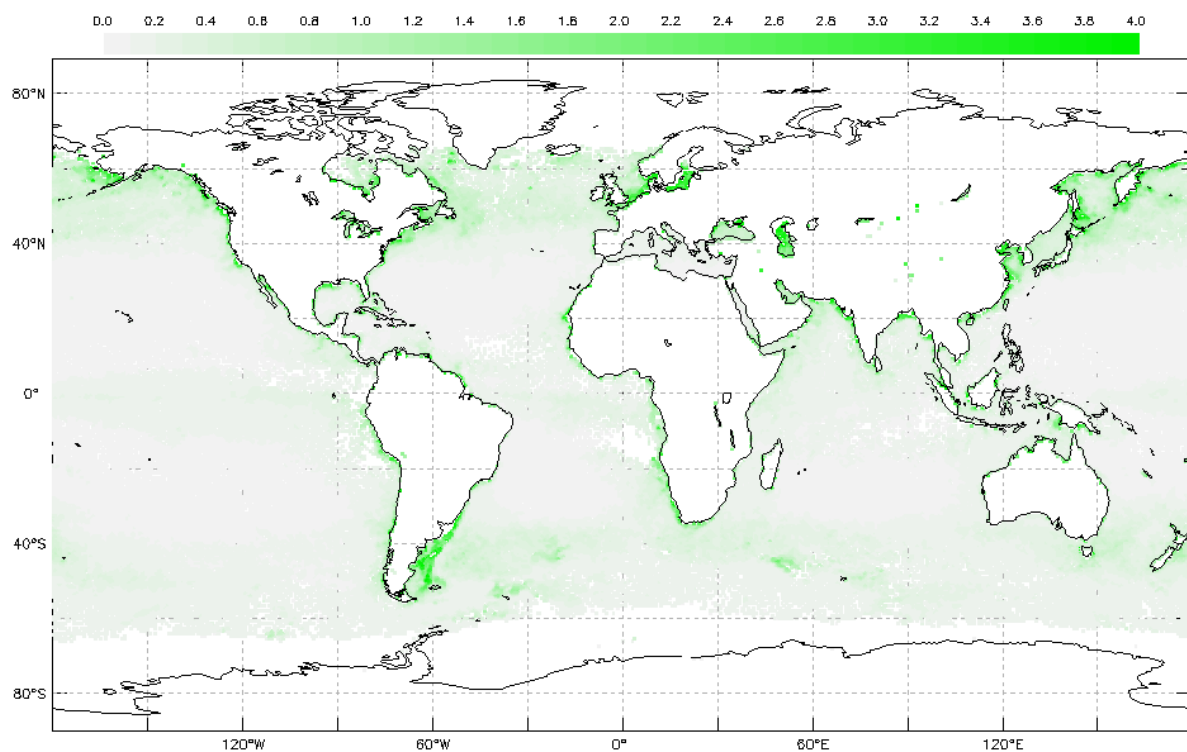

Chlorophyll concentration data (milligrams per cubic meter). **October 2017**

Source: My NASA Data - NASA MODIS