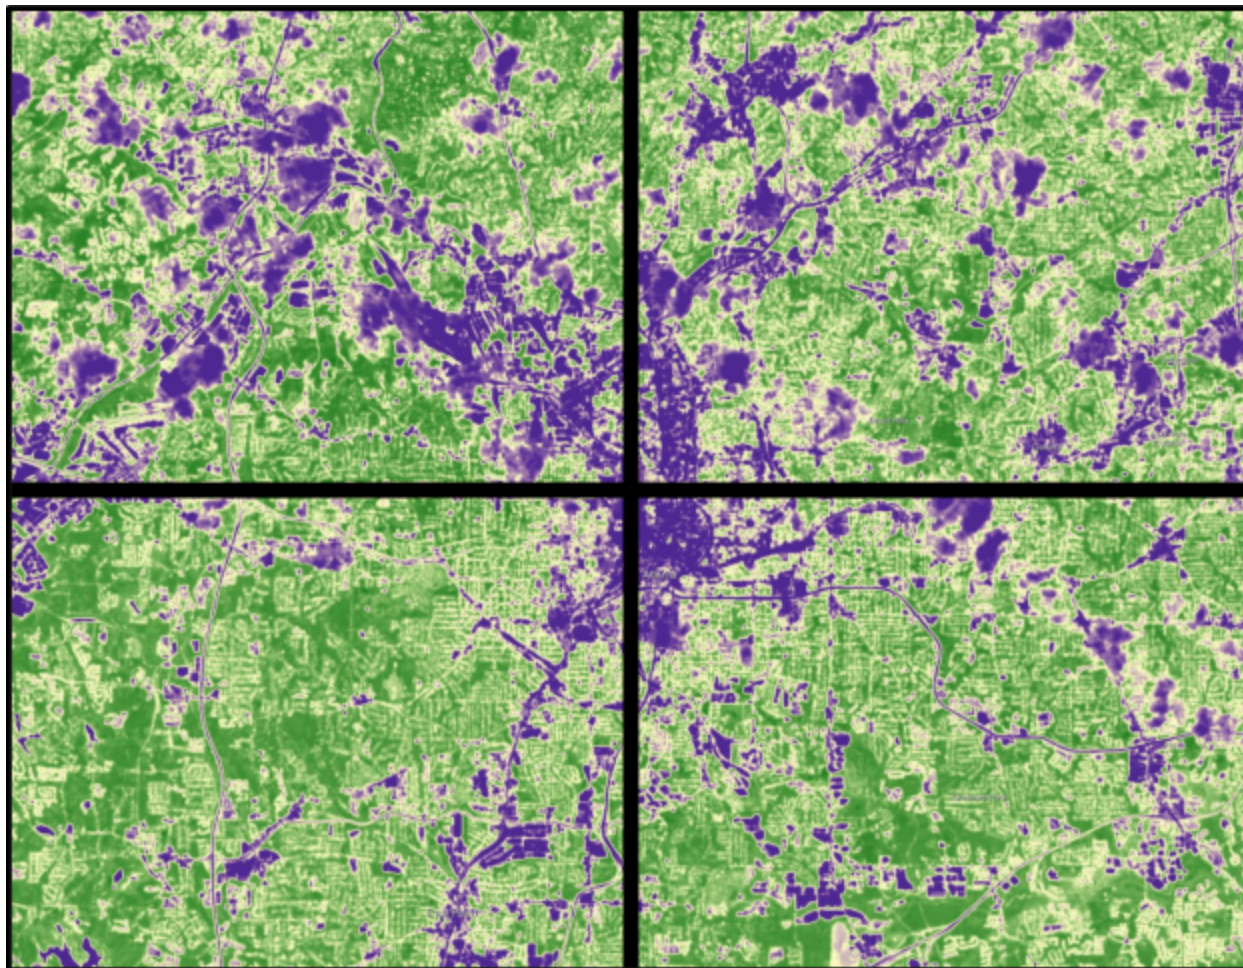

Title: Relationship Between Surface Temperature and Vegetation

Landsat Normalized Difference Vegetation Index

Credit: [U.S. Geological Survey](https://www.usgs.gov/)

<https://www.usgs.gov/landsat-missions/landsat-normalized-difference-vegetation-index>

Landsat Provisional Surface Temperature

Credit: [U.S. Geological Survey](https://www.usgs.gov/)

<https://www.usgs.gov/landsat-missions/landsat-collection-2-surface-temperature>