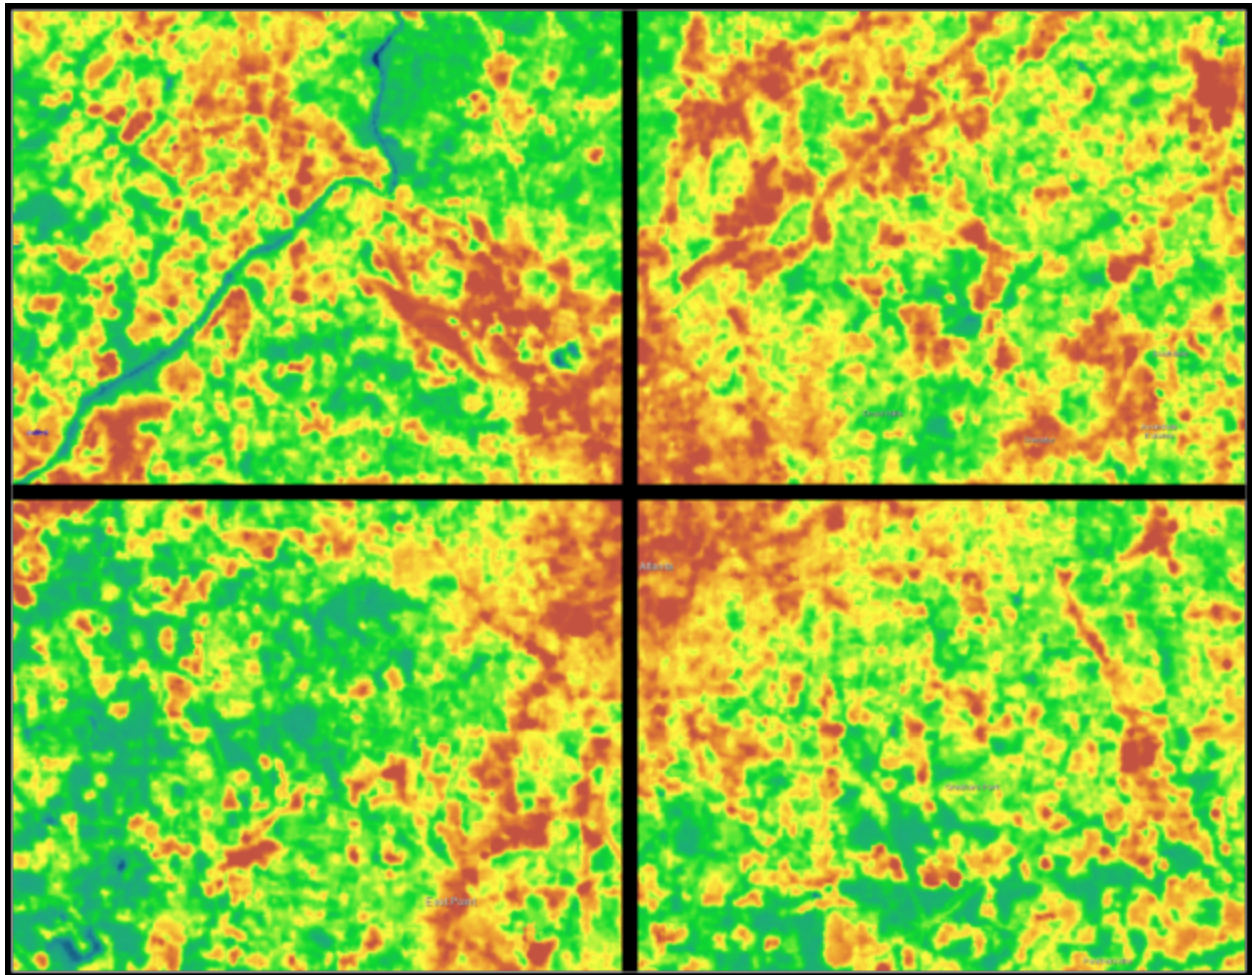

Title: Relationship Between Surface Temperature and Vegetation

Landsat Normalized Difference Vegetation Index

Credit: [U.S. Geological Survey](https://www.usgs.gov/)

<https://www.usgs.gov/landsat-missions/landsat-normalized-difference-vegetation-index>

Landsat Provisional Surface Temperature

Credit: [U.S. Geological Survey](https://www.usgs.gov/)

<https://www.usgs.gov/landsat-missions/landsat-collection-2-surface-temperature>