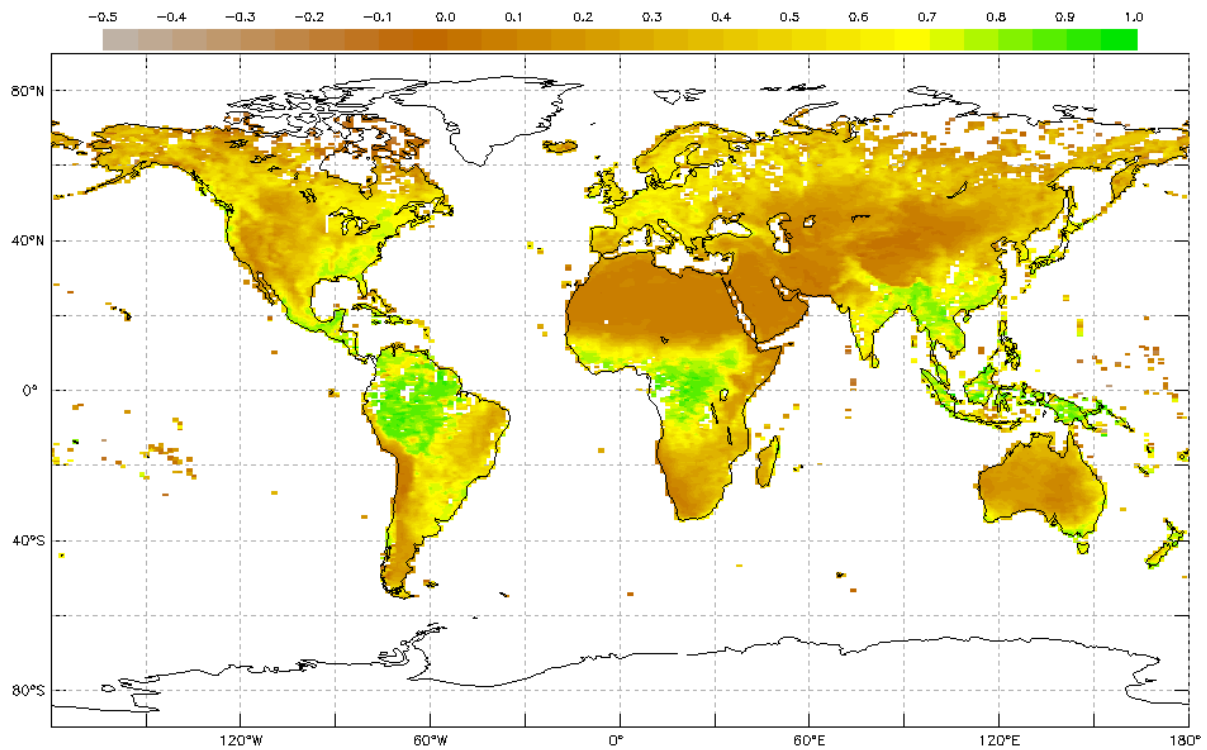

Title: NDVI B Plot Image

Monthly Normalized Difference Vegetation Index

Source: My NASA Data, NASA MISR

[https://mynasadata.larc.nasa.gov/sites/default/files/inline-images/NDVI\\_D\\_plot\\_image.png](https://mynasadata.larc.nasa.gov/sites/default/files/inline-images/NDVI_D_plot_image.png)

Title: NDVI C Plot Image

Monthly Normalized Difference Vegetation Index

Source: My NASA Data, NASA MISR

[https://mynasadata.larc.nasa.gov/sites/default/files/inline-images/NDVI\\_D\\_plot\\_image.png](https://mynasadata.larc.nasa.gov/sites/default/files/inline-images/NDVI_D_plot_image.png)

Title: NDVI D Plot Image

Monthly Normalized Difference Vegetation Index

Source: My NASA Data, NASA MISR

[https://mynasadata.larc.nasa.gov/sites/default/files/inline-images/NDVI\\_D\\_plot\\_image.png](https://mynasadata.larc.nasa.gov/sites/default/files/inline-images/NDVI_D_plot_image.png)