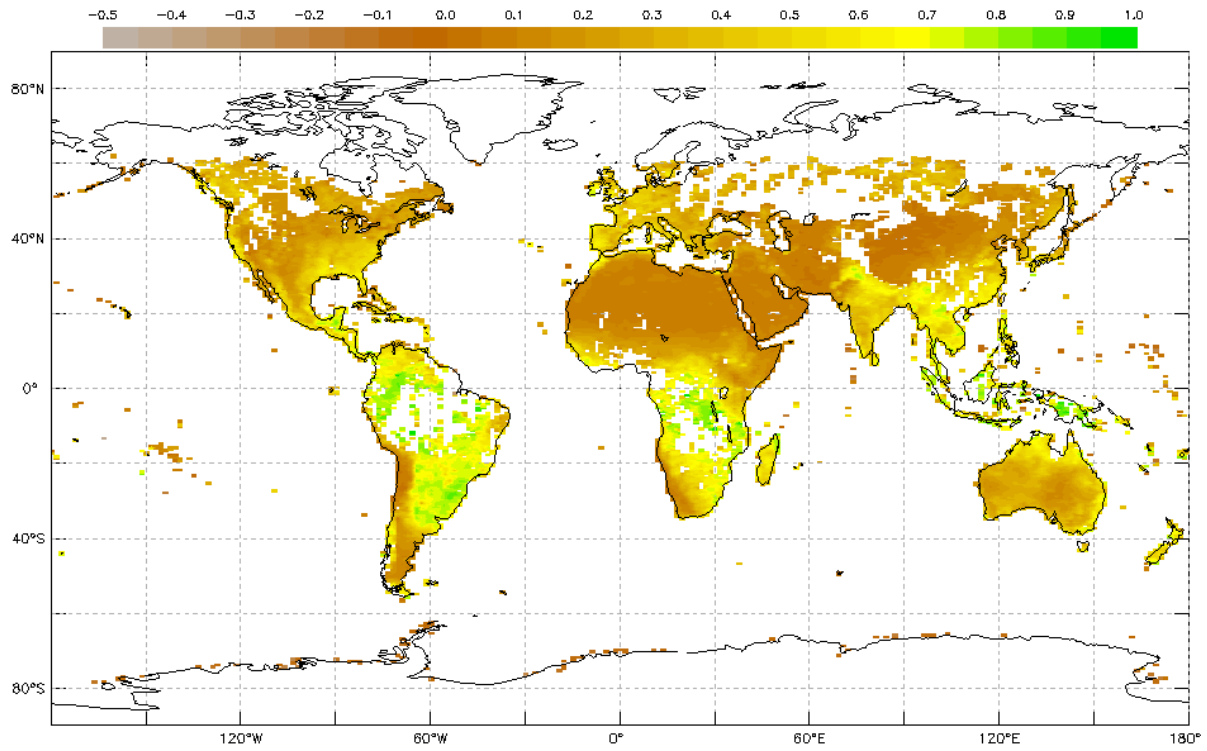

Title: NDVI A Plot Image

Monthly Normalized Difference Vegetation Index

Source: My NASA Data, NASA MISR

[https://mynasadata.larc.nasa.gov/sites/default/files/inline-images/NDVI\\_D\\_plot\\_image.png](https://mynasadata.larc.nasa.gov/sites/default/files/inline-images/NDVI_D_plot_image.png)

Title: NDVI B Plot Image

Monthly Normalized Difference Vegetation Index

Source: My NASA Data, NASA MISR

[https://mynasadata.larc.nasa.gov/sites/default/files/inline-images/NDVI\\_D\\_plot\\_image.png](https://mynasadata.larc.nasa.gov/sites/default/files/inline-images/NDVI_D_plot_image.png)

Title: NDVI C Plot Image

Monthly Normalized Difference Vegetation Index

Source: My NASA Data, NASA MISR

[https://mynasadata.larc.nasa.gov/sites/default/files/inline-images/NDVI\\_D\\_plot\\_image.png](https://mynasadata.larc.nasa.gov/sites/default/files/inline-images/NDVI_D_plot_image.png)