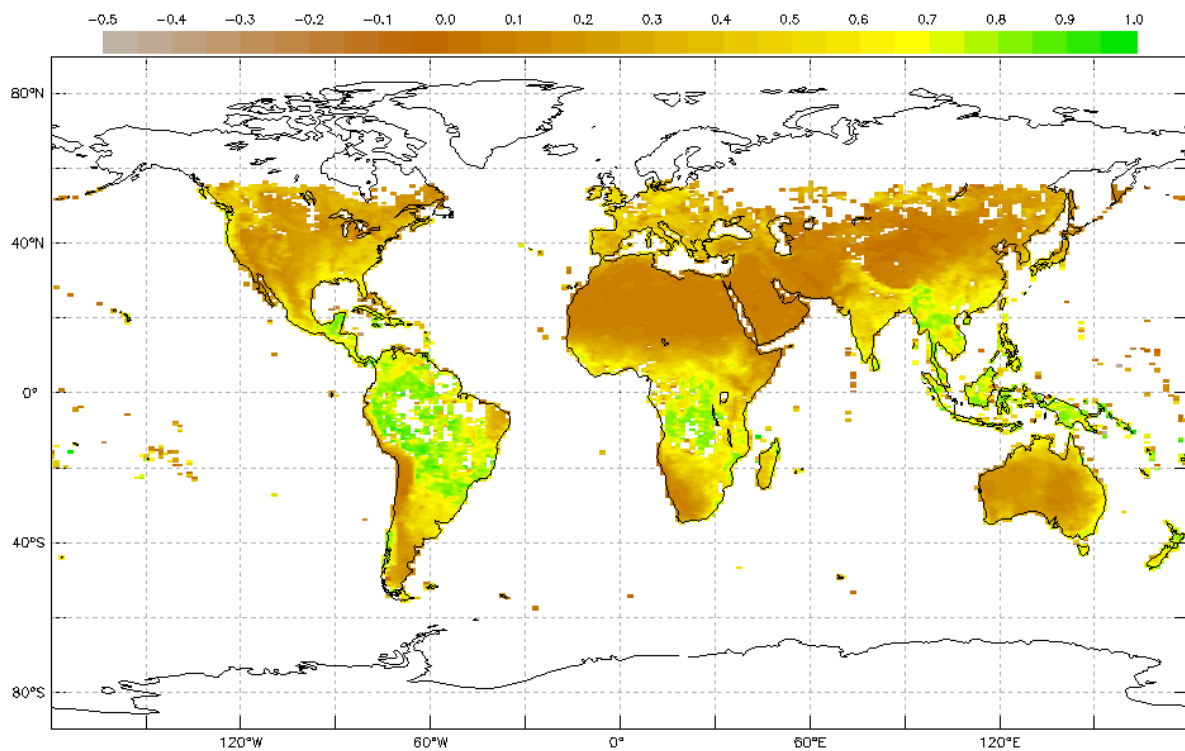

Title: NDVI A Plot Image

Monthly Normalized Difference Vegetation Index

Source: My NASA Data, NASA MISR

[https://mynasadata.larc.nasa.gov/sites/default/files/inline-images/NDVI\\_D\\_plot\\_image.png](https://mynasadata.larc.nasa.gov/sites/default/files/inline-images/NDVI_D_plot_image.png)

Title: NDVI B Plot Image

Monthly Normalized Difference Vegetation Index

Source: My NASA Data, NASA MISR

[https://mynasadata.larc.nasa.gov/sites/default/files/inline-images/NDVI\\_D\\_plot\\_image.png](https://mynasadata.larc.nasa.gov/sites/default/files/inline-images/NDVI_D_plot_image.png)

Title: NDVI C Plot Image

Monthly Normalized Difference Vegetation Index

Source: My NASA Data, NASA MISR

[https://mynasadata.larc.nasa.gov/sites/default/files/inline-images/NDVI\\_D\\_plot\\_image.png](https://mynasadata.larc.nasa.gov/sites/default/files/inline-images/NDVI_D_plot_image.png)