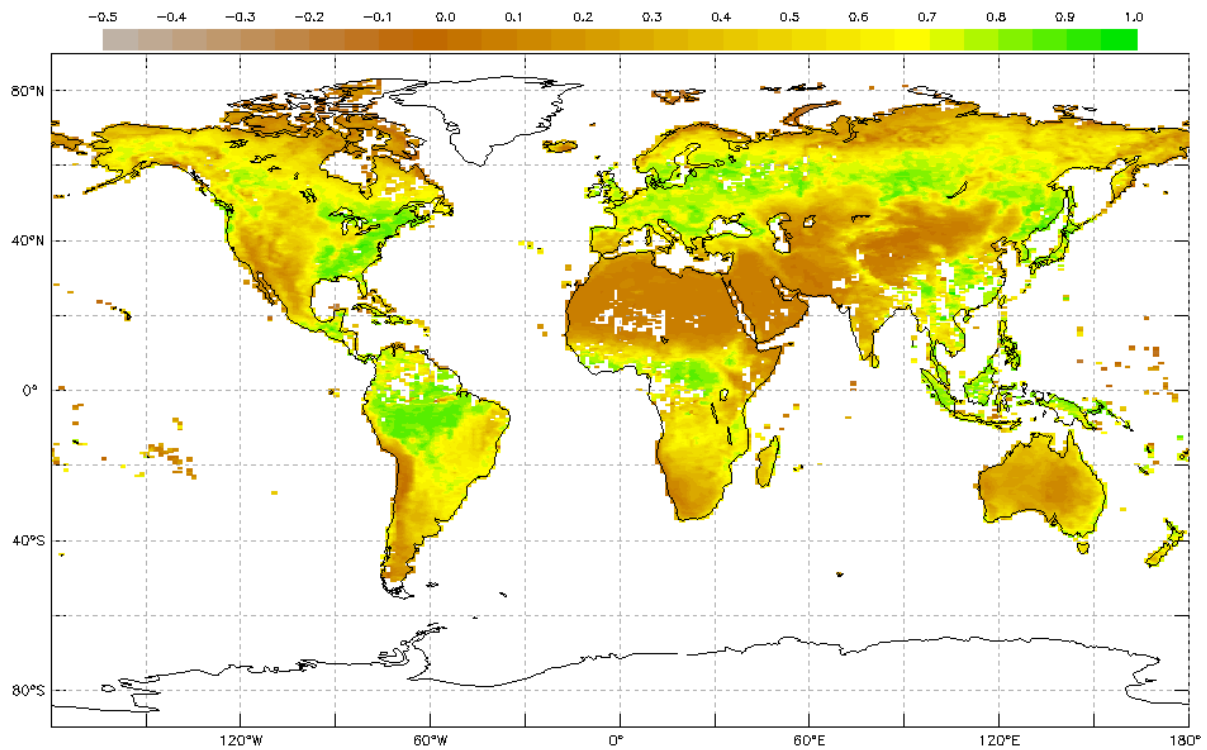

Title: NDVI A Plot Image

Monthly Normalized Difference Vegetation Index

Source: My NASA Data, NASA MISR

[https://mynasadata.larc.nasa.gov/sites/default/files/inline-images/NDVI\\_D\\_plot\\_image.png](https://mynasadata.larc.nasa.gov/sites/default/files/inline-images/NDVI_D_plot_image.png)

Title: NDVI B Plot Image

Monthly Normalized Difference Vegetation Index

Source: My NASA Data, NASA MISR

[https://mynasadata.larc.nasa.gov/sites/default/files/inline-images/NDVI\\_D\\_plot\\_image.png](https://mynasadata.larc.nasa.gov/sites/default/files/inline-images/NDVI_D_plot_image.png)

Title: NDVI C Plot Image

Monthly Normalized Difference Vegetation Index

Source: My NASA Data, NASA MISR

[https://mynasadata.larc.nasa.gov/sites/default/files/inline-images/NDVI\\_D\\_plot\\_image.png](https://mynasadata.larc.nasa.gov/sites/default/files/inline-images/NDVI_D_plot_image.png)