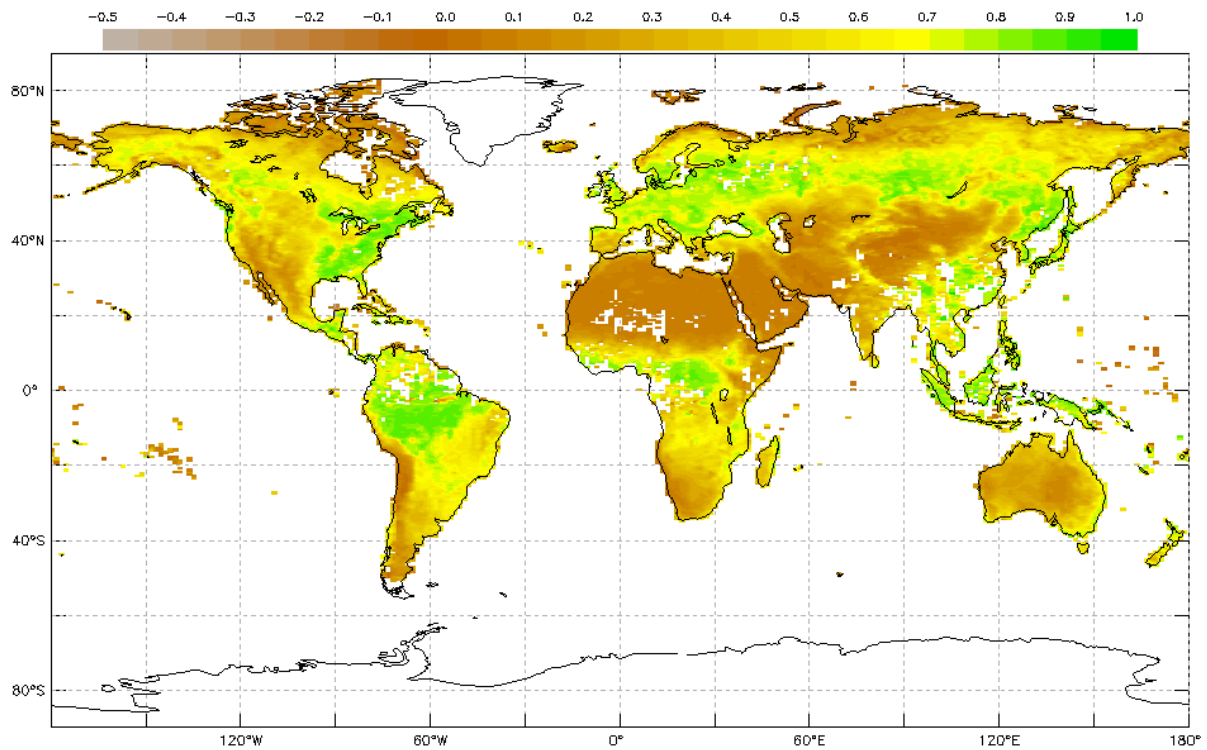

Title: Analysis & Application of Seasonal Vegetation Data

Monthly Normalized Difference Vegetation Index

Source: My NASA Data, NASA MISR

[https://mynasadata.larc.nasa.gov/sites/default/files/inline-images/NDVI\\_D\\_plot\\_image.png](https://mynasadata.larc.nasa.gov/sites/default/files/inline-images/NDVI_D_plot_image.png)

## Title: Analysis & Application of Seasonal Vegetation Data

Monthly Normalized Difference Vegetation Index

Source: My NASA Data, NASA MISR

[https://mynasadata.larc.nasa.gov/sites/default/files/inline-images/NDVI\\_D\\_plot\\_image.png](https://mynasadata.larc.nasa.gov/sites/default/files/inline-images/NDVI_D_plot_image.png)