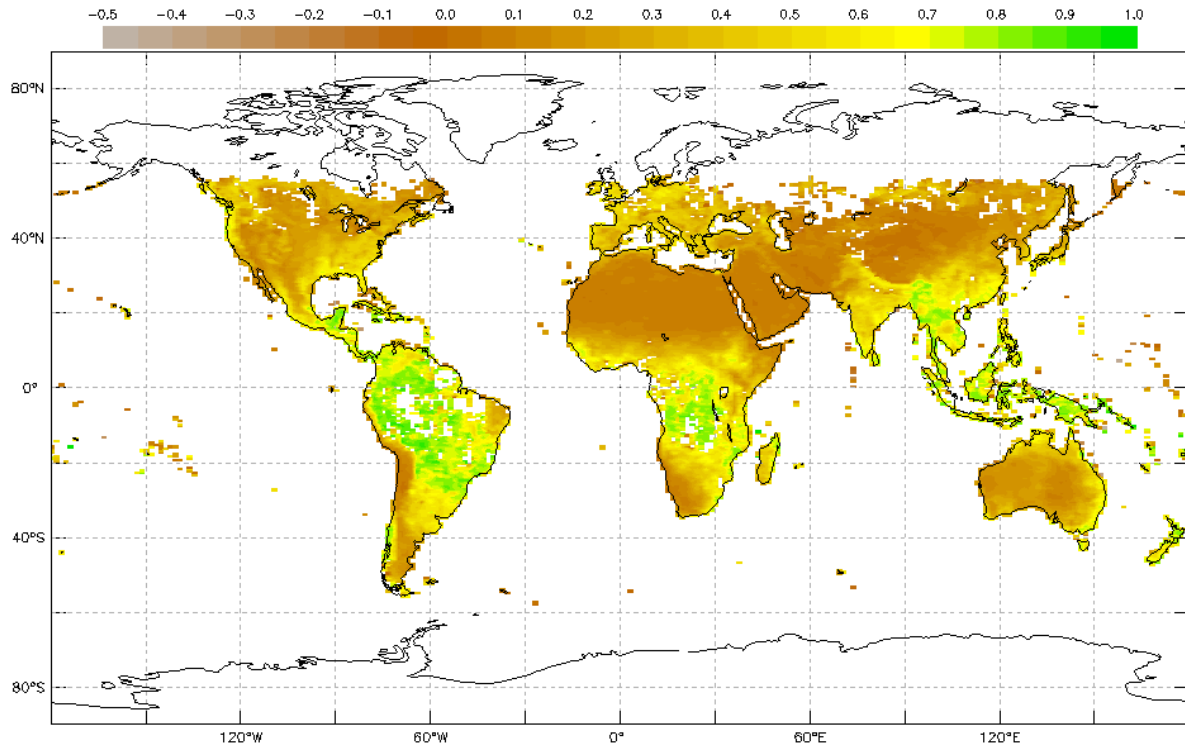

Title: Analysis & Application of Seasonal Vegetation Data

Monthly Normalized Difference Vegetation Index

Source: My NASA Data, NASA MISR

[https://mynasadata.larc.nasa.gov/sites/default/files/inline-images/NDVI\\_D\\_plot\\_image.png](https://mynasadata.larc.nasa.gov/sites/default/files/inline-images/NDVI_D_plot_image.png)

## Title: Analysis & Application of Seasonal Vegetation Data

Monthly Normalized Difference Vegetation Index

Source: My NASA Data, NASA MISR

[https://mynasadata.larc.nasa.gov/sites/default/files/inline-images/NDVI\\_D\\_plot\\_image.png](https://mynasadata.larc.nasa.gov/sites/default/files/inline-images/NDVI_D_plot_image.png)