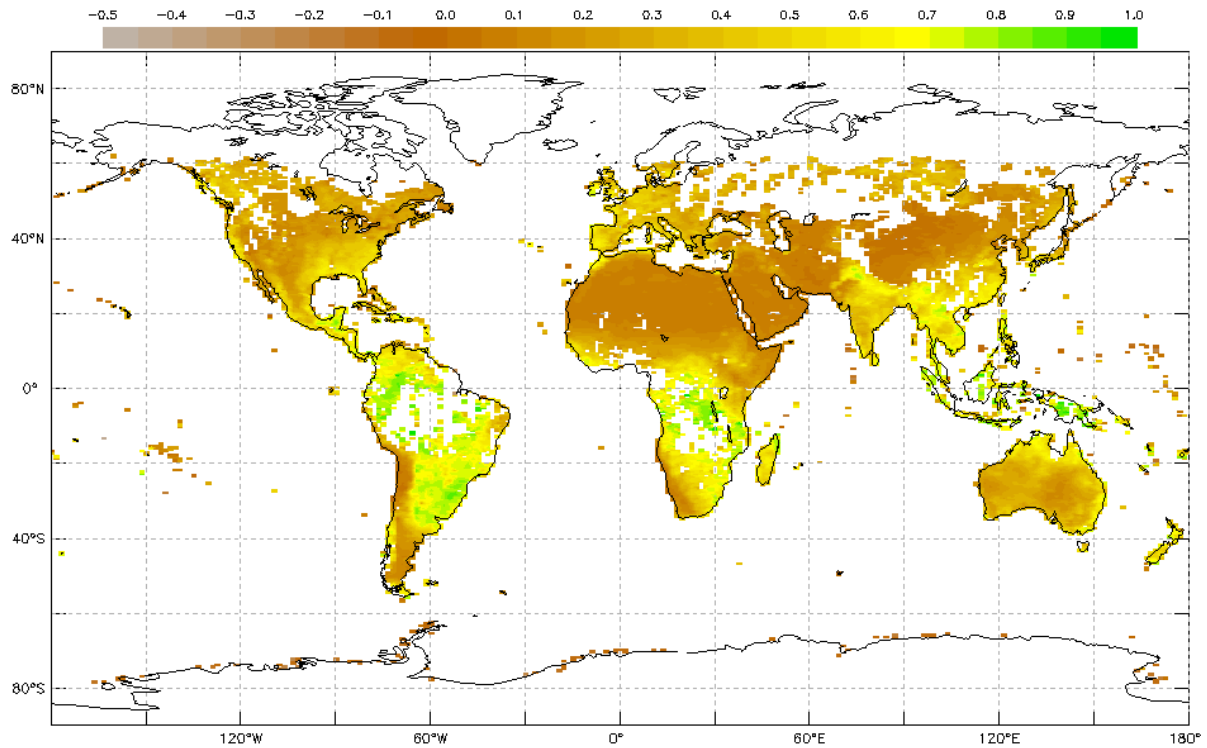

Title: Analysis & Application of Seasonal Vegetation Data

Monthly Normalized Difference Vegetation Index

Source: My NASA Data, NASA MISR

[https://mynasadata.larc.nasa.gov/sites/default/files/inline-images/NDVI\\_D\\_plot\\_image.png](https://mynasadata.larc.nasa.gov/sites/default/files/inline-images/NDVI_D_plot_image.png)

## Title: Analysis & Application of Seasonal Vegetation Data

Monthly Normalized Difference Vegetation Index

Source: My NASA Data, NASA MISR

[https://mynasadata.larc.nasa.gov/sites/default/files/inline-images/NDVI\\_D\\_plot\\_image.png](https://mynasadata.larc.nasa.gov/sites/default/files/inline-images/NDVI_D_plot_image.png)