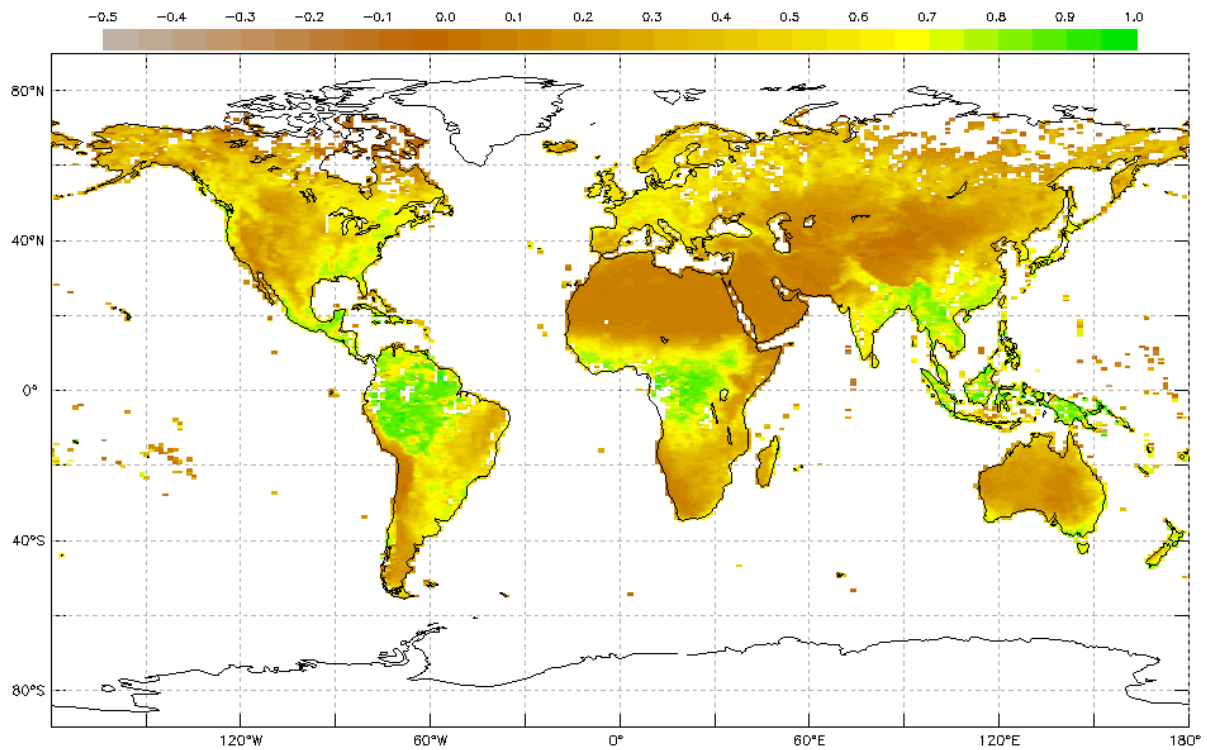

## Title: Analysis & Application of Seasonal Vegetation Data

Monthly Normalized Difference Vegetation Index

Source: My NASA Data, NASA MISR

[https://mynasadata.larc.nasa.gov/sites/default/files/inline-images/NDVI\\_D\\_plot\\_image.png](https://mynasadata.larc.nasa.gov/sites/default/files/inline-images/NDVI_D_plot_image.png)