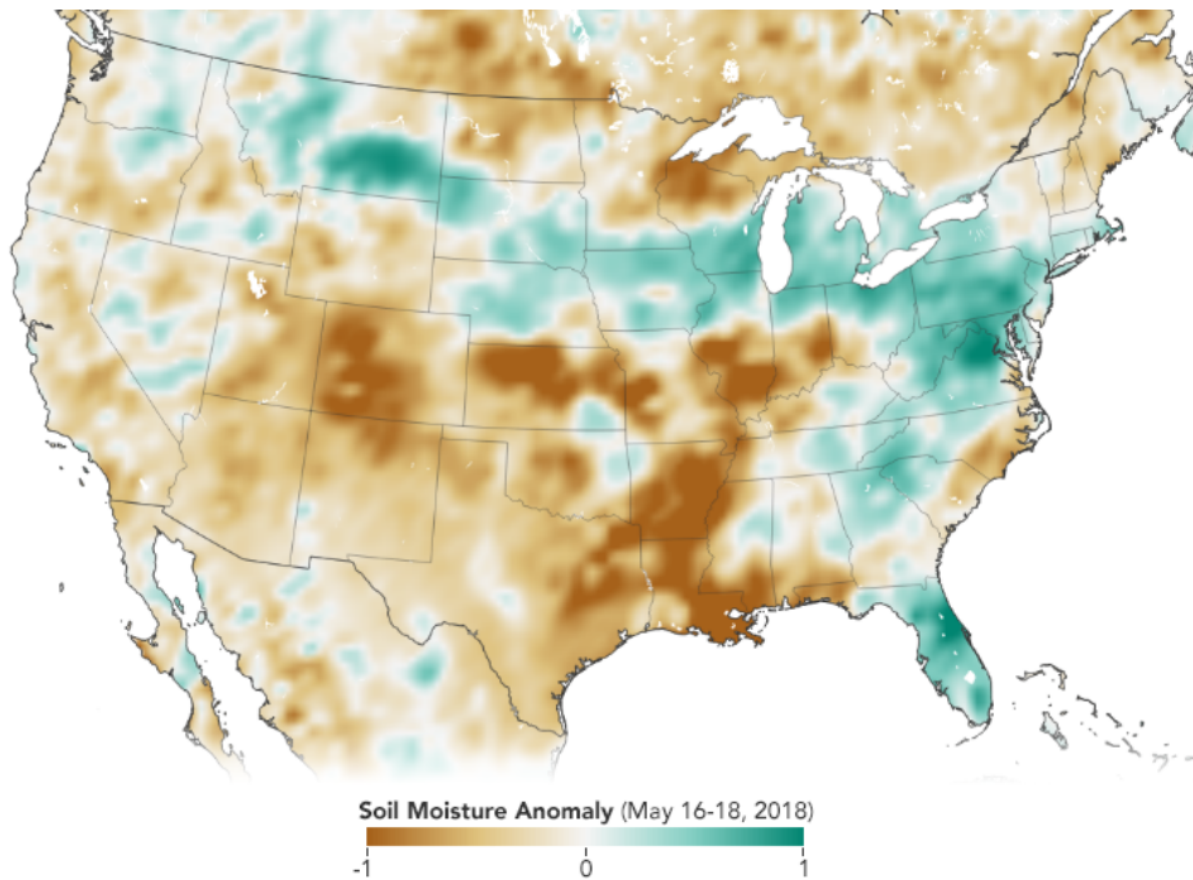

Title: Soil Moisture Analysis

May 16 - 18, 2018

Credit: NASA Earth Observatory

NASA Earth Observatory image by Joshua Stevens, using soil moisture data courtesy of Nazmus Sazib/NASA GSFC and the [SMAP Science Team](#).