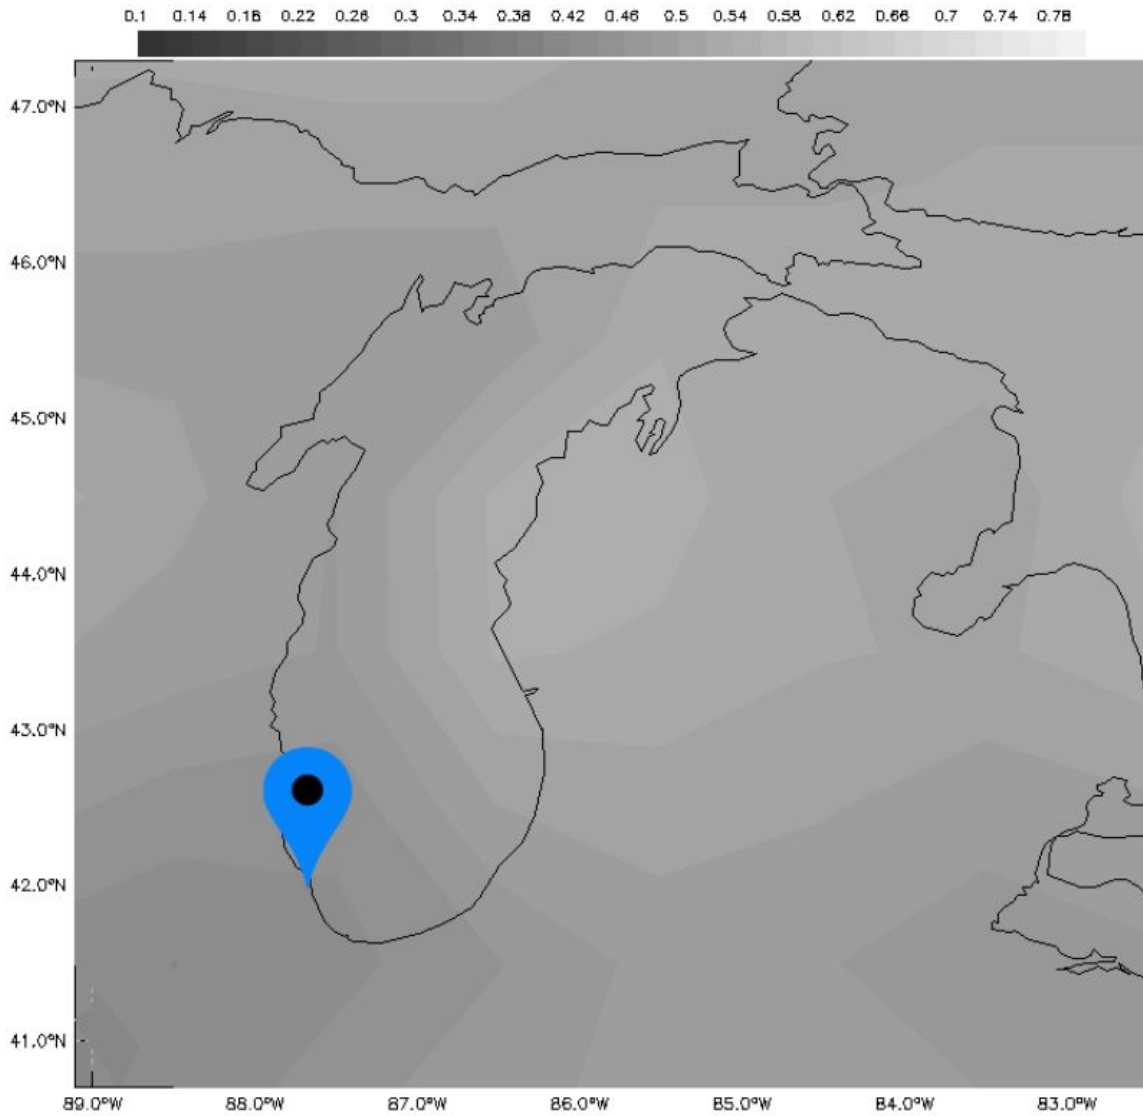

### SET 2B: 2018 Map of Albedo in the Greater Chicago, Illinois Area

## Data Visualization

### SET 2C: 2018 Map of Albedo in the Greater Chicago, Illinois Area

STUDENT COPY

**Data Visualization**  
2D: 2018 Monthly Albedo Values for Chicago, Illinois (41.5N, 87.5W)  
Albedo Measured from Space (dimensionless)