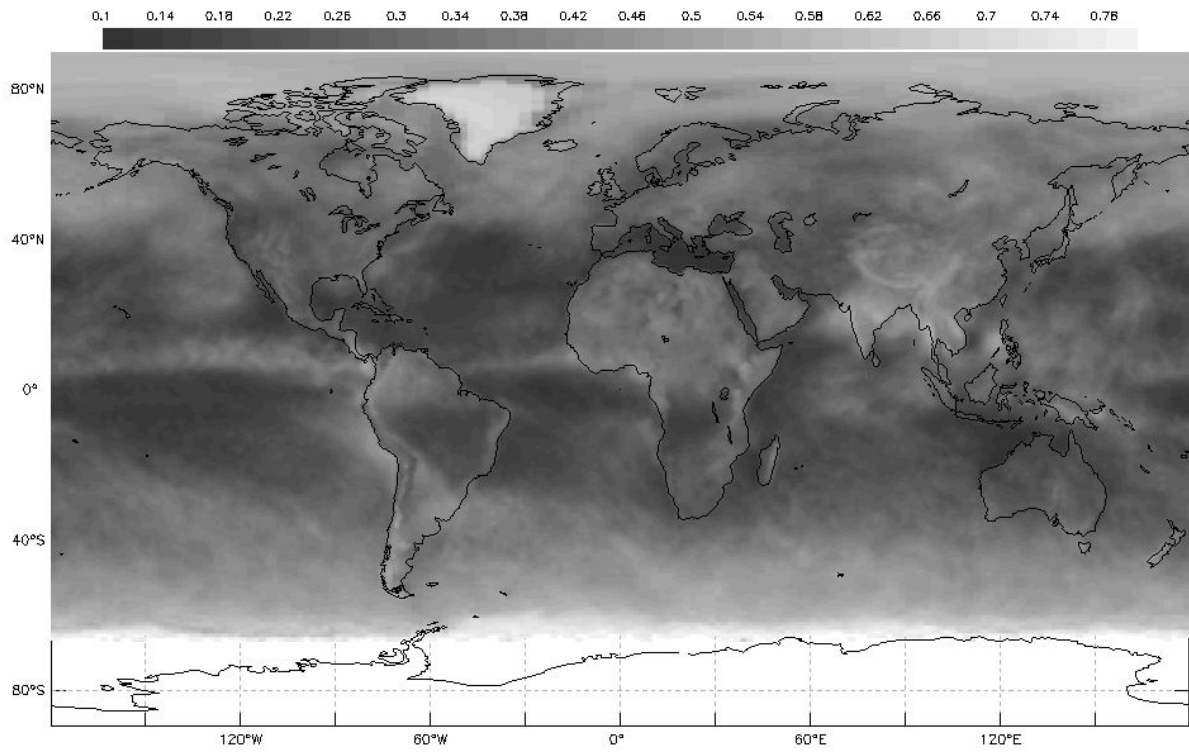

Data Visualization

STUDENT COPY

SET 1B. Month Unknown, 2018 World Map of Albedo