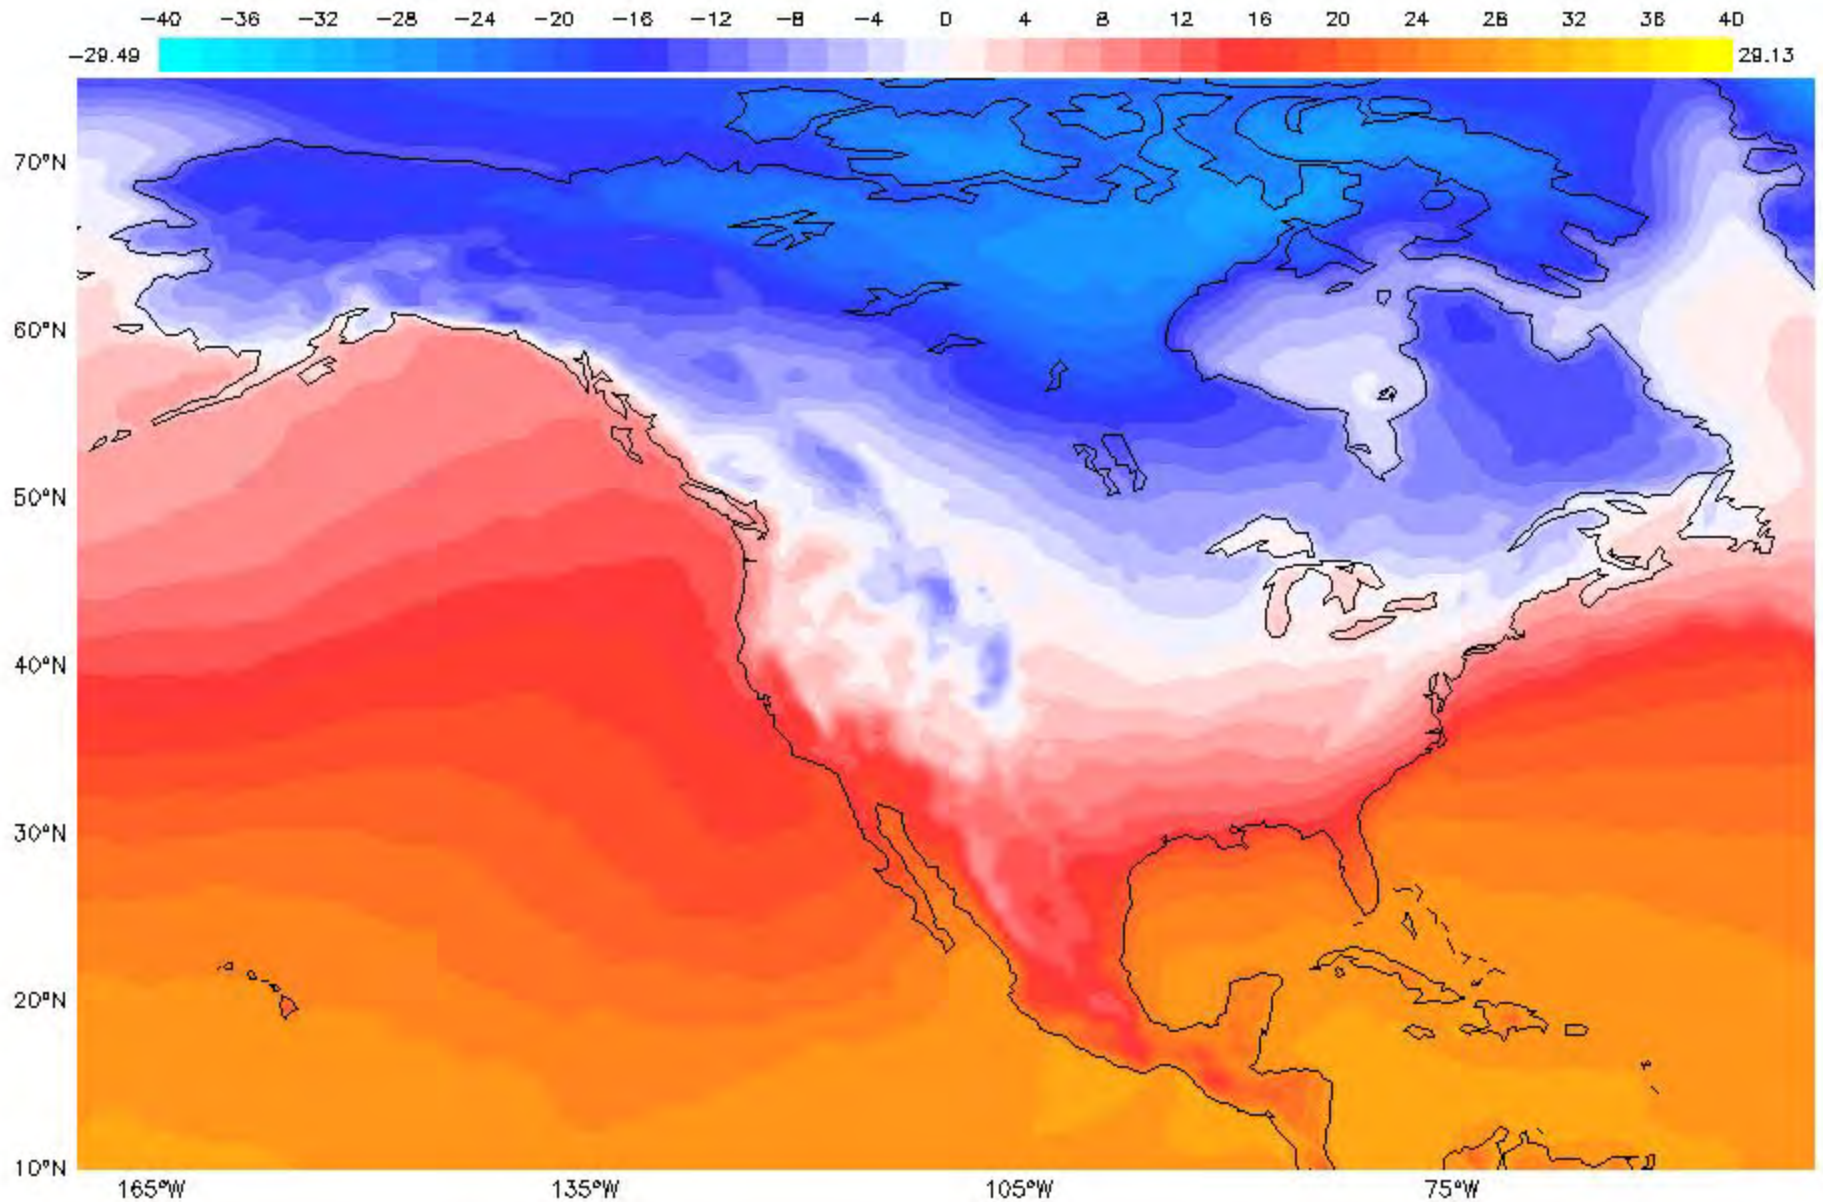

Data Set: Surface Air Temperature

Variable: Monthly Surface Air Temperature (degrees Celsius)

Date: Nov 2018

Phenomenon: Urban Heat Island