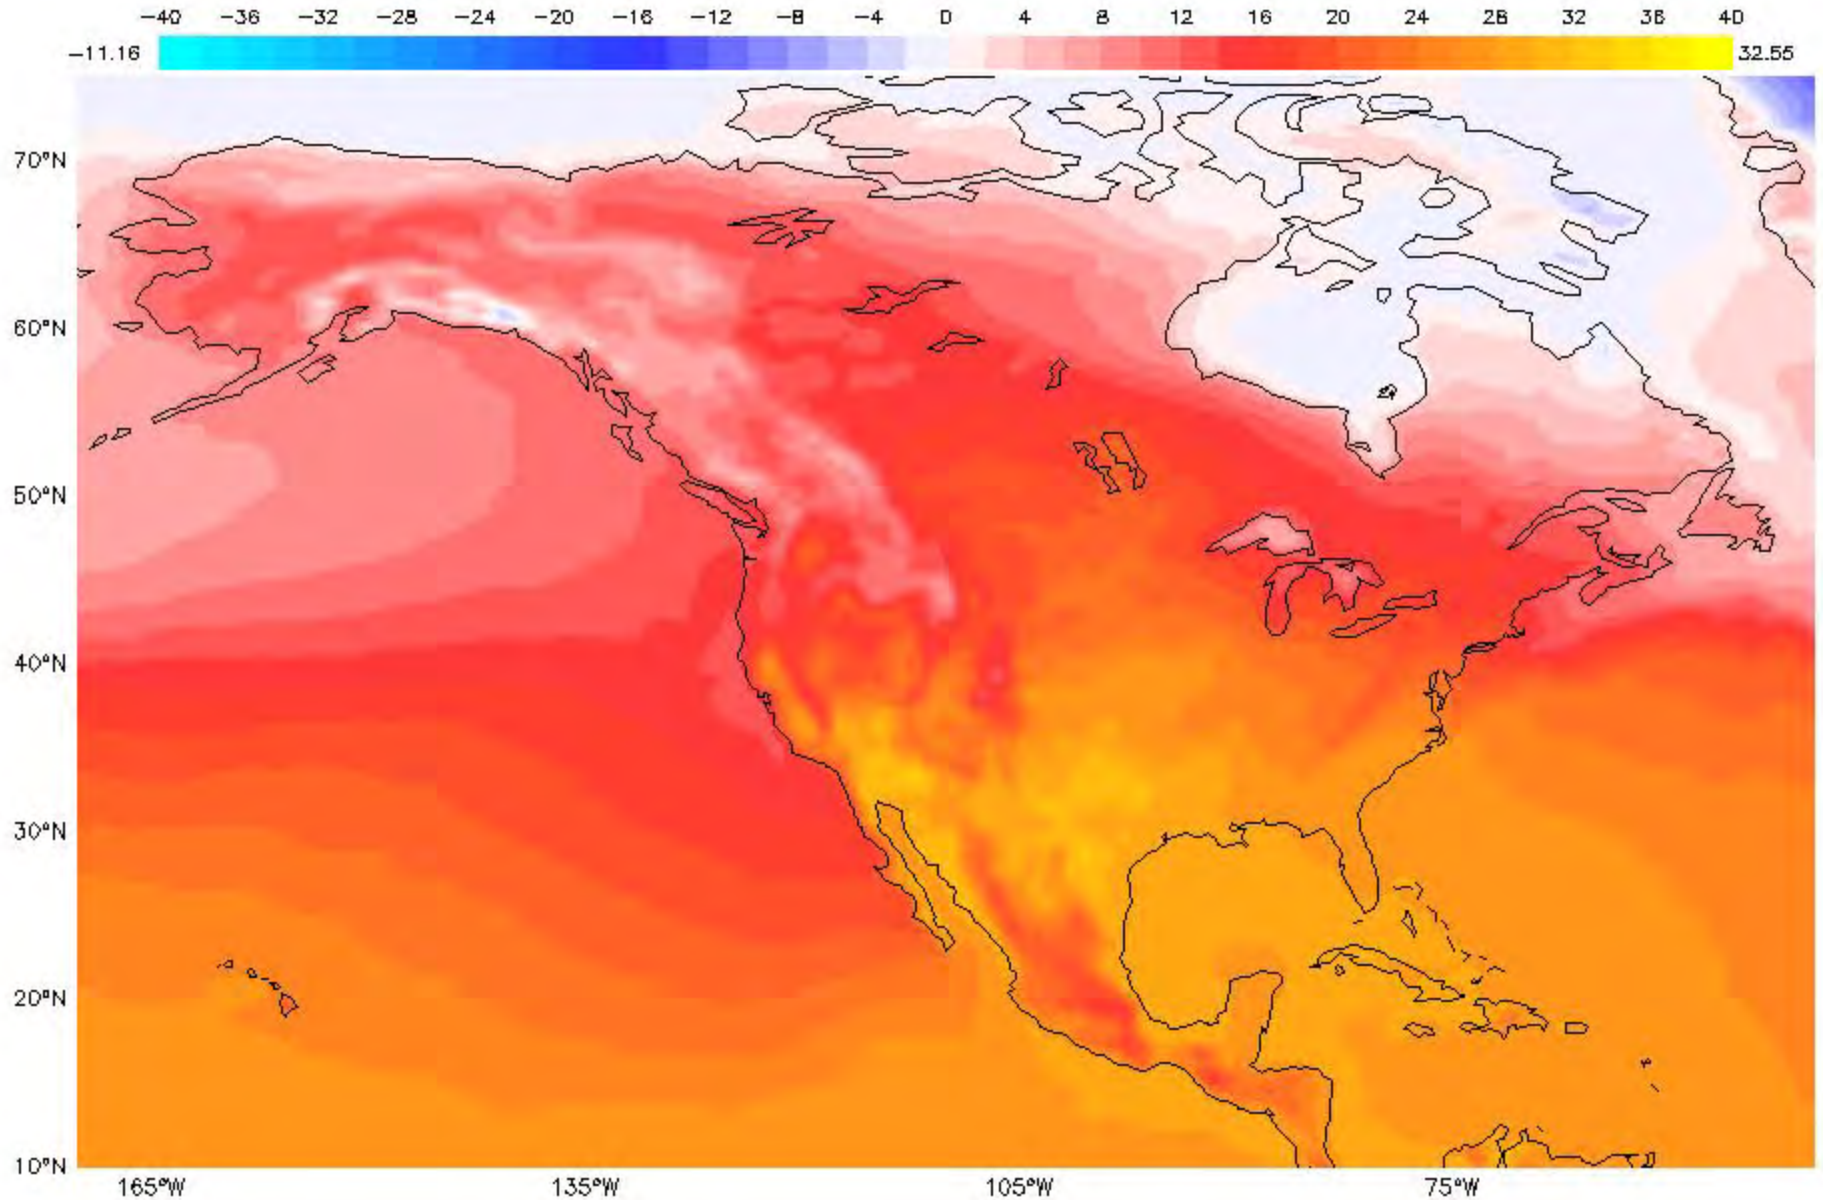

Data Set: Surface Air Temperature

Variable: Monthly Surface Air Temperature (degrees Celsius)

Date: June 2018

Phenomenon: Urban Heat Island