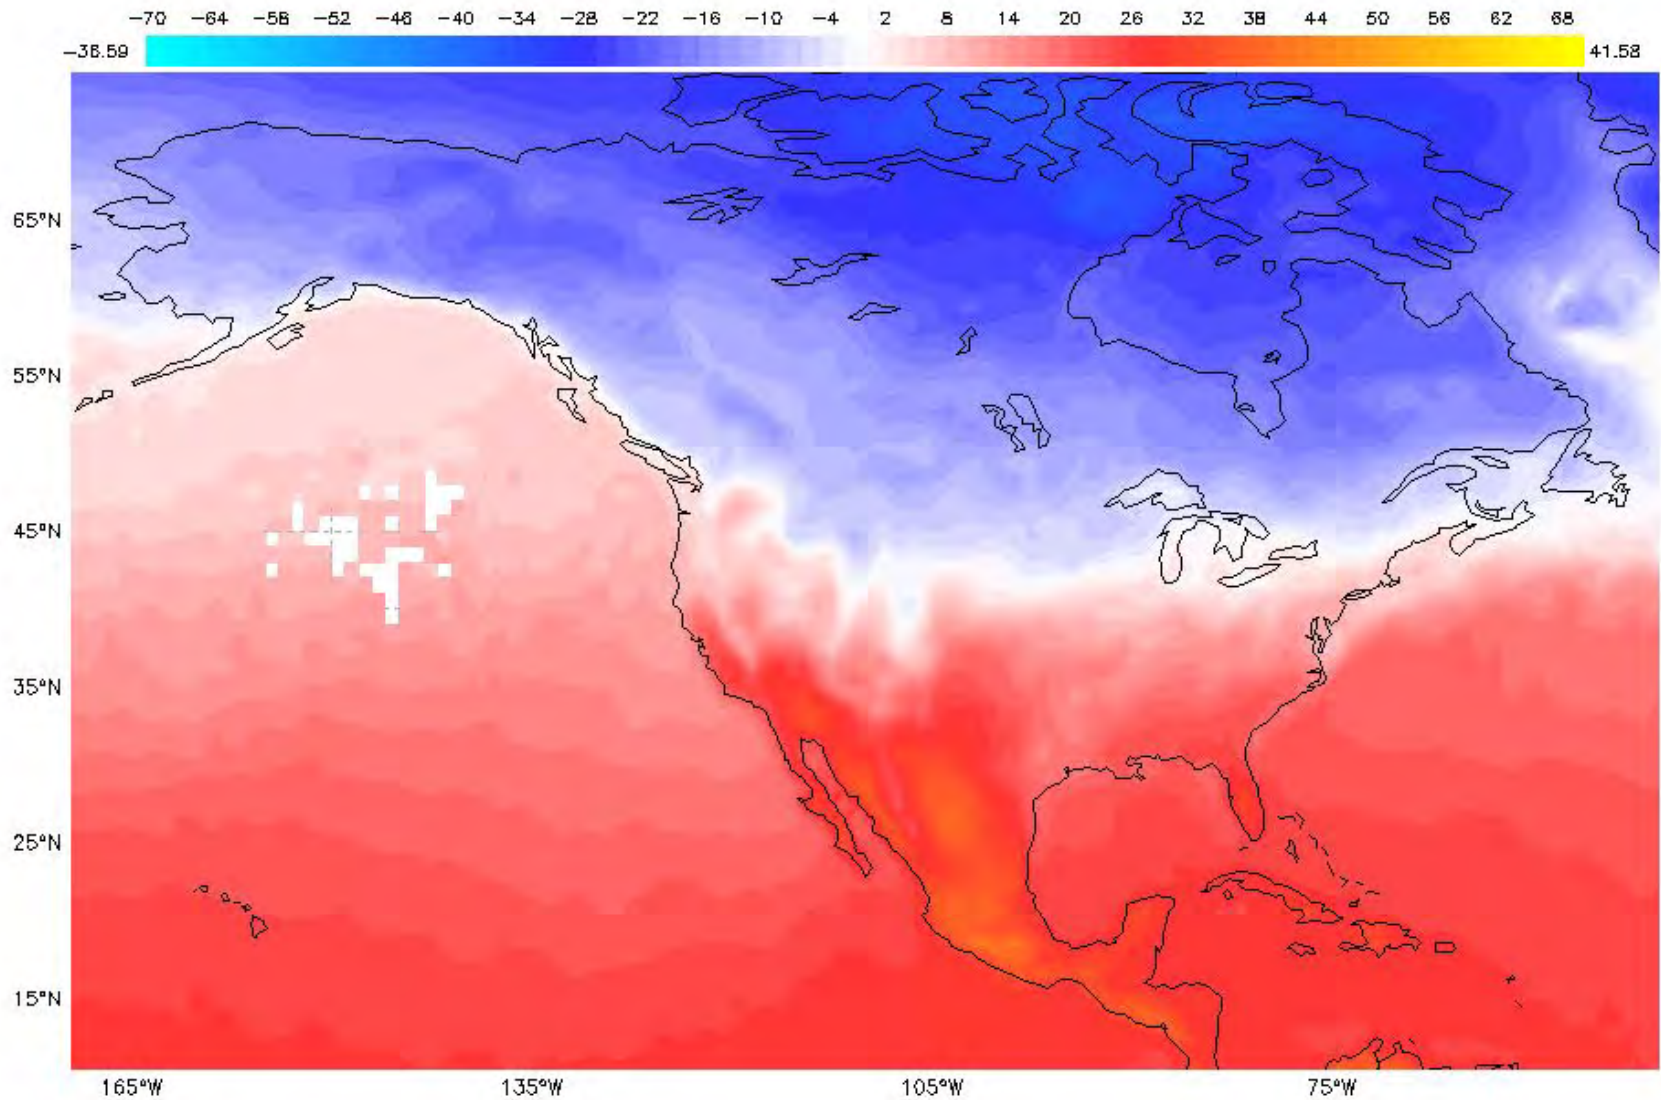

Variable: Daytime Skin Temperature (degrees Celsius)

Date: January 2018

Phenomenon: Urban Heat Island

Data Set: Surface Temperature

Variable: Daytime Skin Temperature (degrees Celsius)
Phenomenon: Urban Heat Island

Date: February 2018

Data Set: Surface Temperature

Variable: Daytime Skin Temperature (degrees Celsius)

Date: March 2018

Phenomenon: Urban Heat Island

Data Set: Surface Temperature

Variable: Daytime Skin Temperature (degrees Celsius)