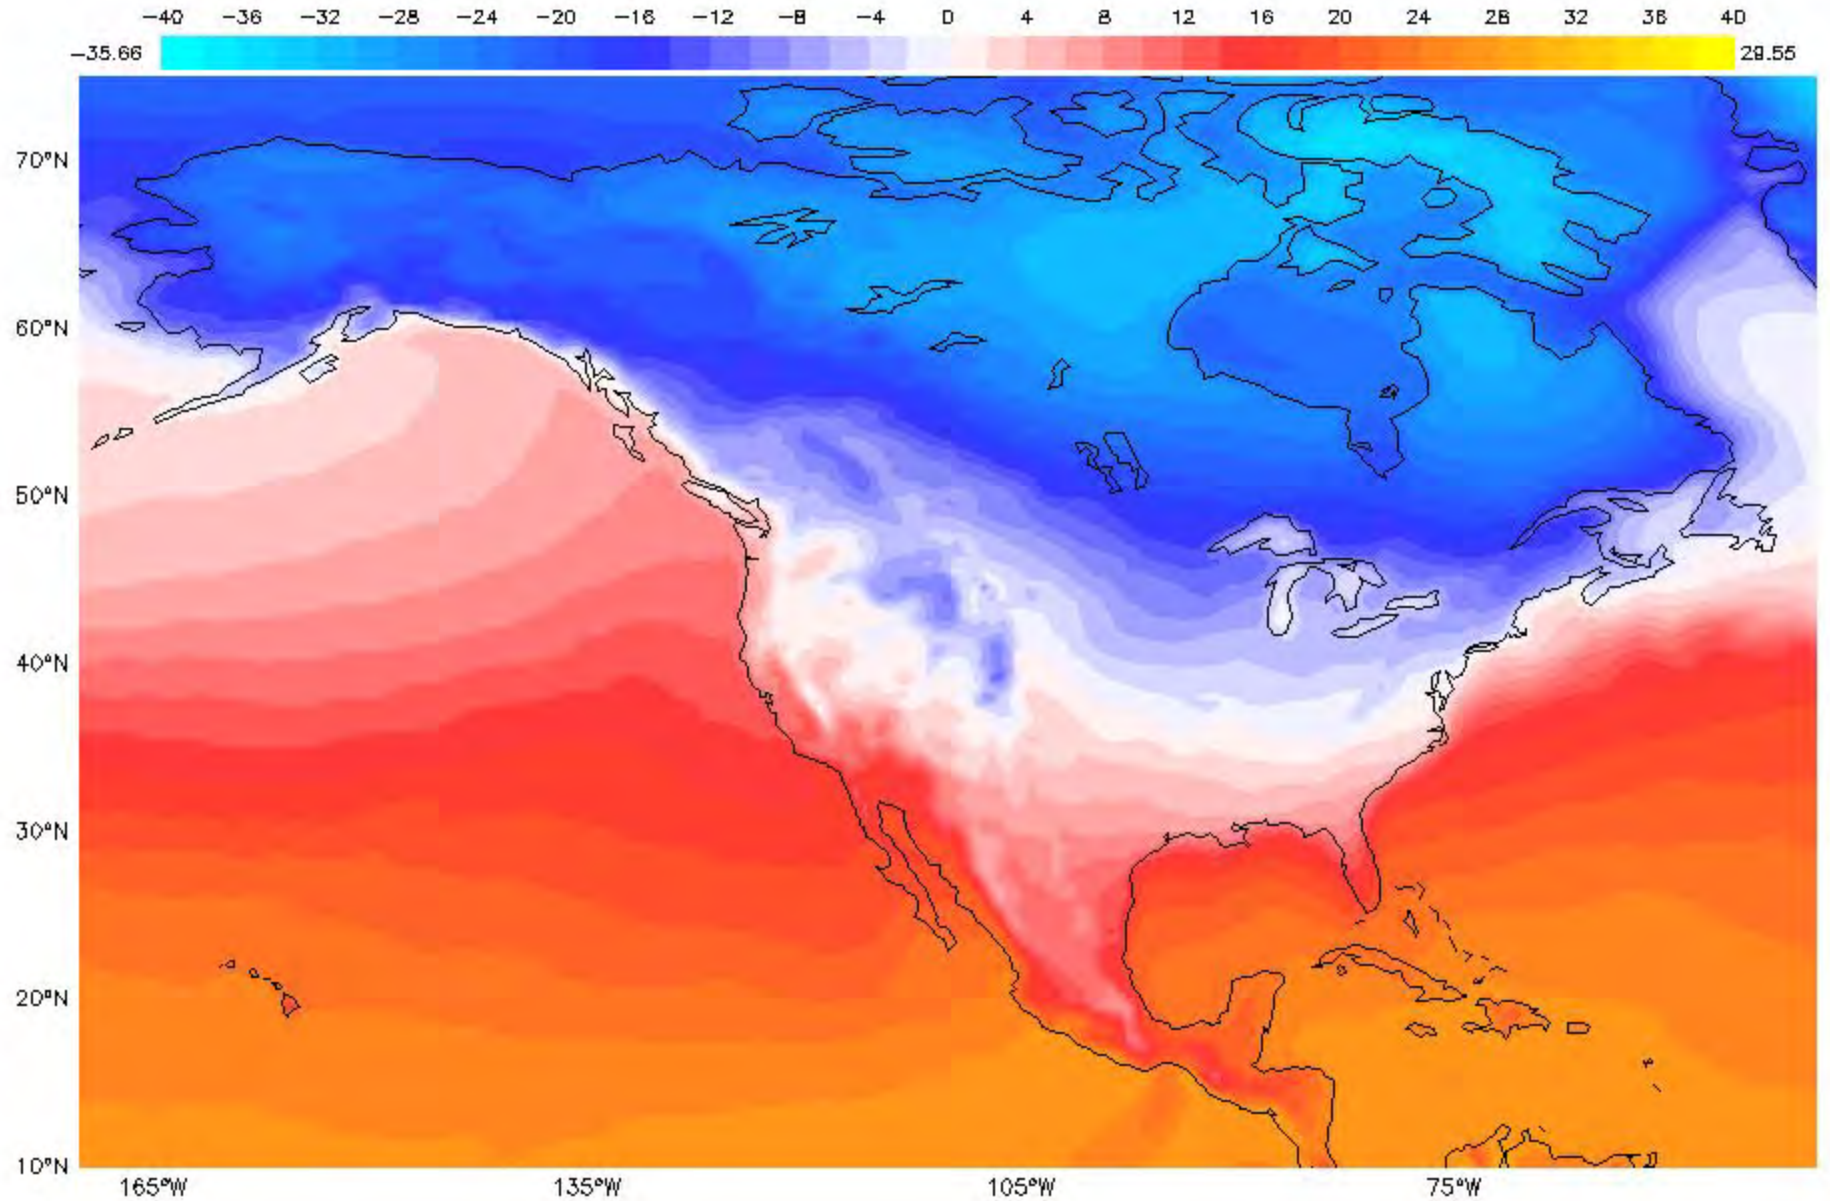

Data Set: Surface Air Temperature **Variable:** Monthly Surface Air Temperature (degrees Celsius)
Date: January 2018 **Phenomenon:** Urban Heat Island

Data Set: Surface Air Temperature **Variable:** Monthly Surface Air Temperature (degrees Celsius)
Date: February 2018 **Phenomenon:** Urban Heat Island