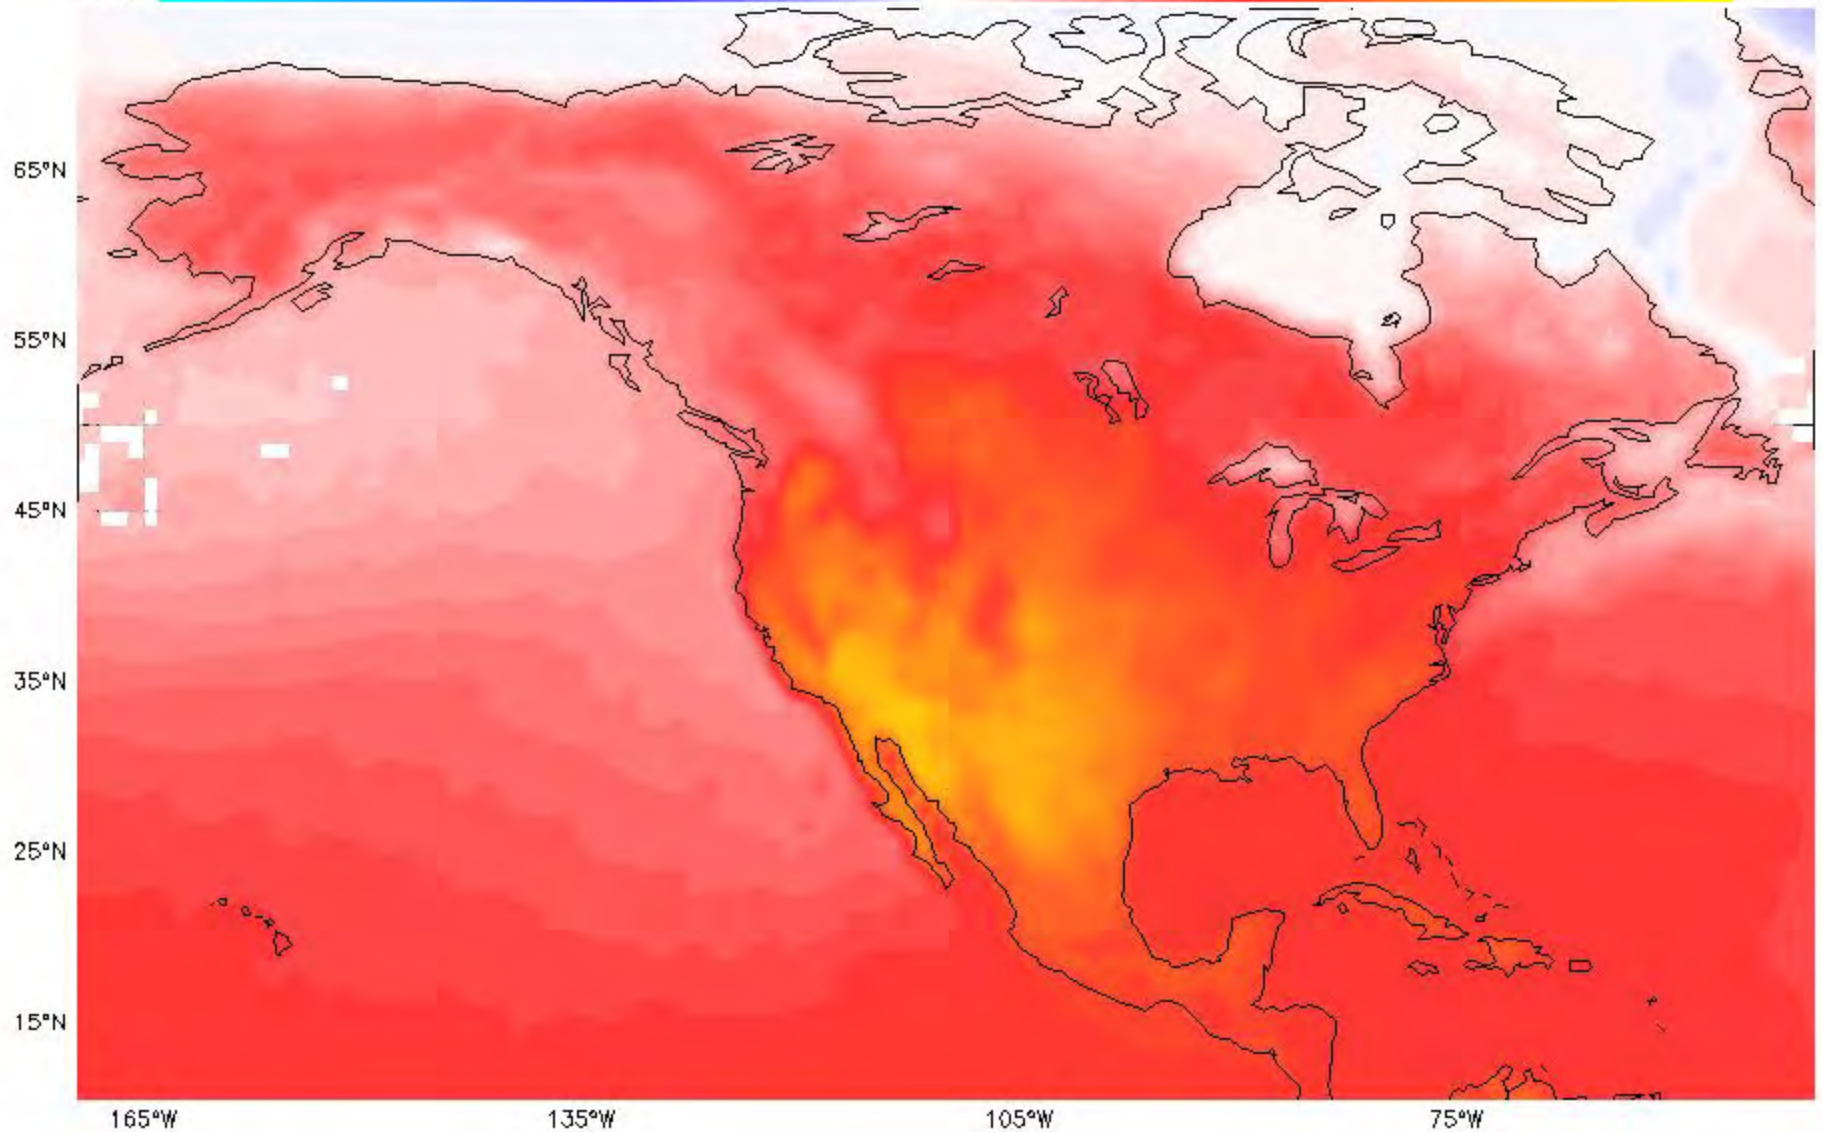

Date: February 2018

Data Set: Surface Temperature

Variable: Daytime Skin Temperature (degrees Celsius)

Date: March 2018

Phenomenon: Urban Heat Island

Data Set: Surface Temperature

Variable: Daytime Skin Temperature (degrees Celsius)

Date: April 2018

Phenomenon: Urban Heat Island

Data Set: Surface Temperature

Variable: Daytime Skin Temperature (degrees Celsius)

Date: May 2018

Phenomenon: Urban Heat Island

Data Set: Surface Temperature

Variable: Daytime Skin Temperature (degrees Celsius)

Date: June 2018

Phenomenon: Urban Heat Island

Data Set: Surface Temperature

Variable: Daytime Skin Temperature (degrees Celsius)

Date: July 2018

Phenomenon: Urban Heat Island

Data Set: Surface Temperature

Variable: Daytime Skin Temperature (degrees Celsius)