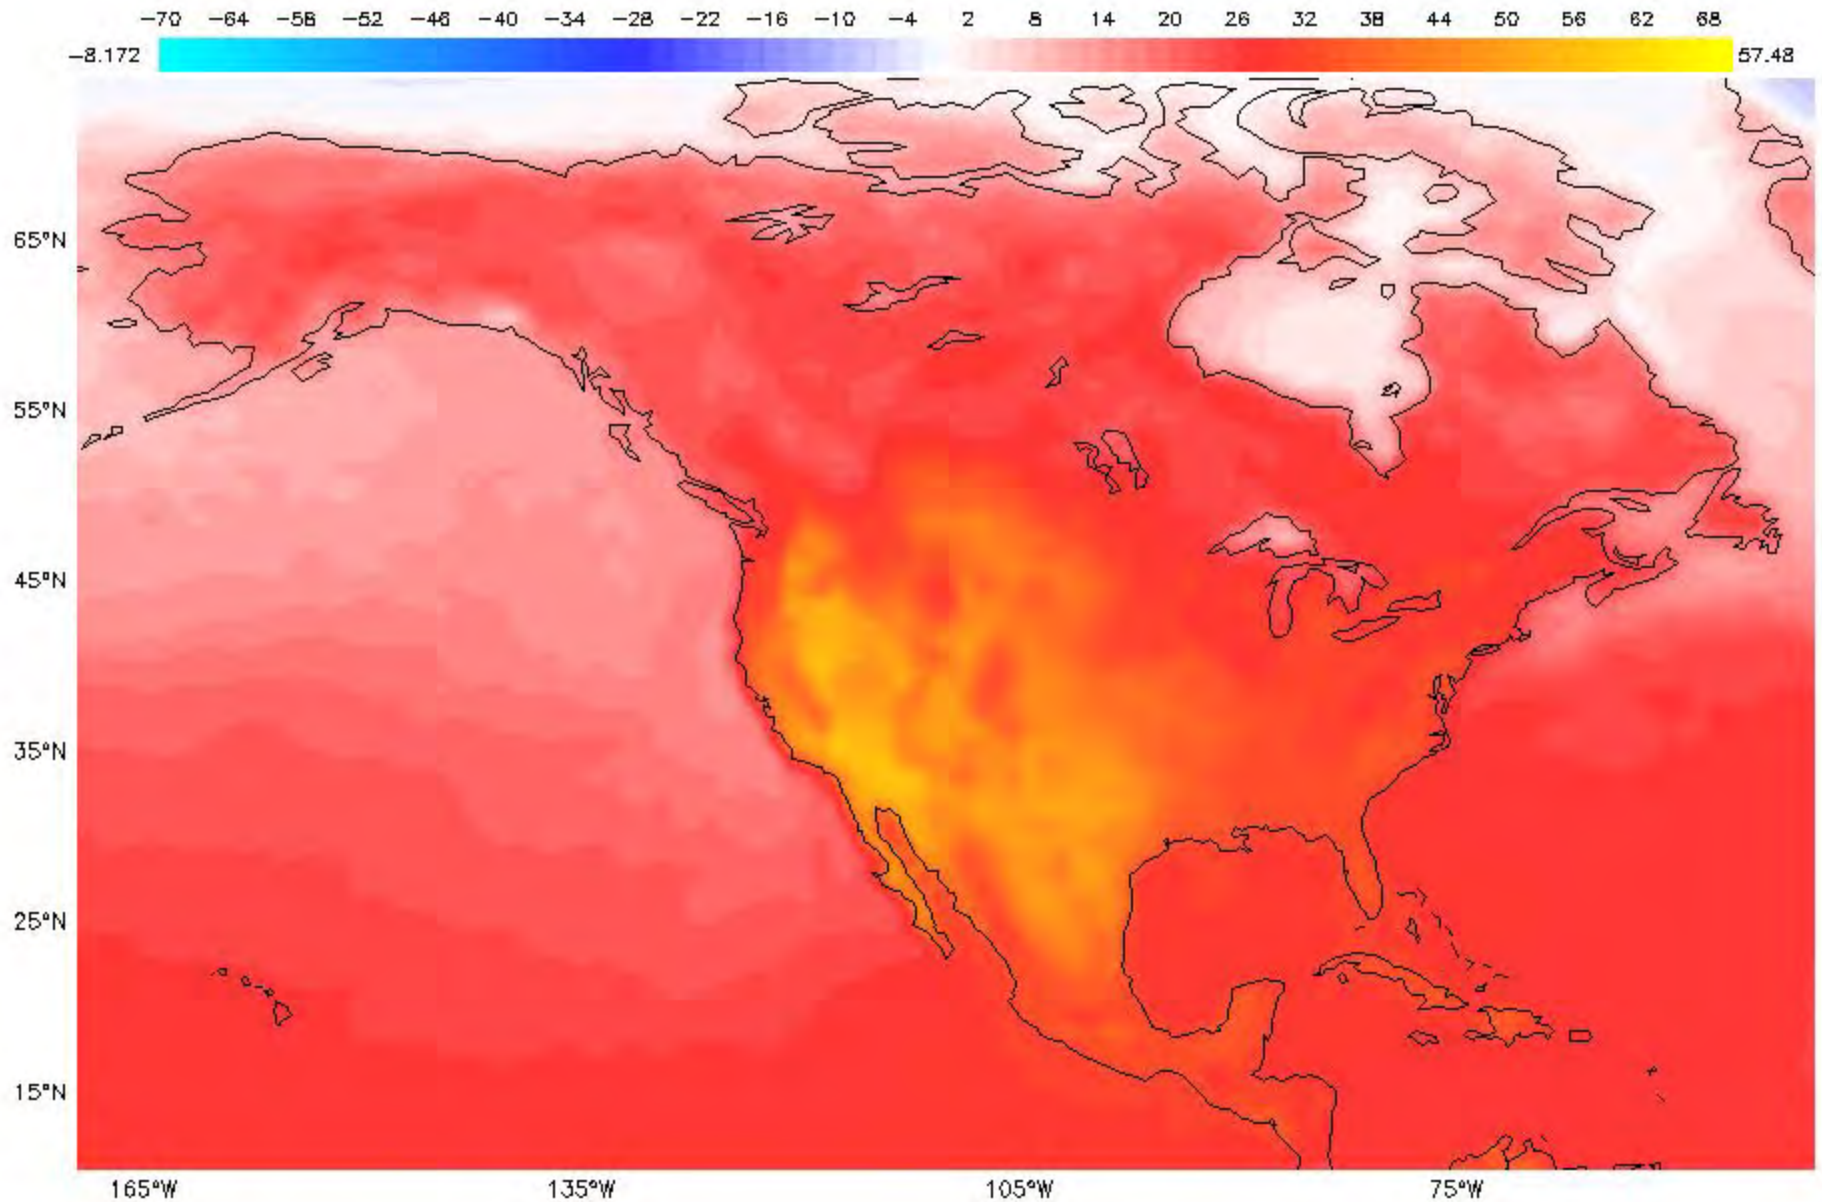

Date: April 2018

Phenomenon: Urban Heat Island

Data Set: Surface Temperature

Variable: Daytime Skin Temperature (degrees Celsius)

Date: May 2018

Phenomenon: Urban Heat Island

Data Set: Surface Temperature

Variable: Daytime Skin Temperature (degrees Celsius)

Date: June 2018

Phenomenon: Urban Heat Island

Data Set: Surface Temperature

Variable: Daytime Skin Temperature (degrees Celsius)

Date: July 2018

Phenomenon: Urban Heat Island

Data Set: Surface Temperature

Variable: Daytime Skin Temperature (degrees Celsius)

Date: August 2018

Phenomenon: Urban Heat Island

Data Set: Surface Temperature

Variable: Daytime Skin Temperature (degrees Celsius)

Date: September 2018

Phenomenon: Urban Heat Island

Data Set: Surface Temperature

Variable: Daytime Skin Temperature (degrees Celsius)

Date: October 2018

Phenomenon: Urban Heat Island

Data Set: Surface Temperature

Variable: Daytime Skin Temperature (degrees Celsius)

Date: November 2018

Phenomenon: Urban Heat Island