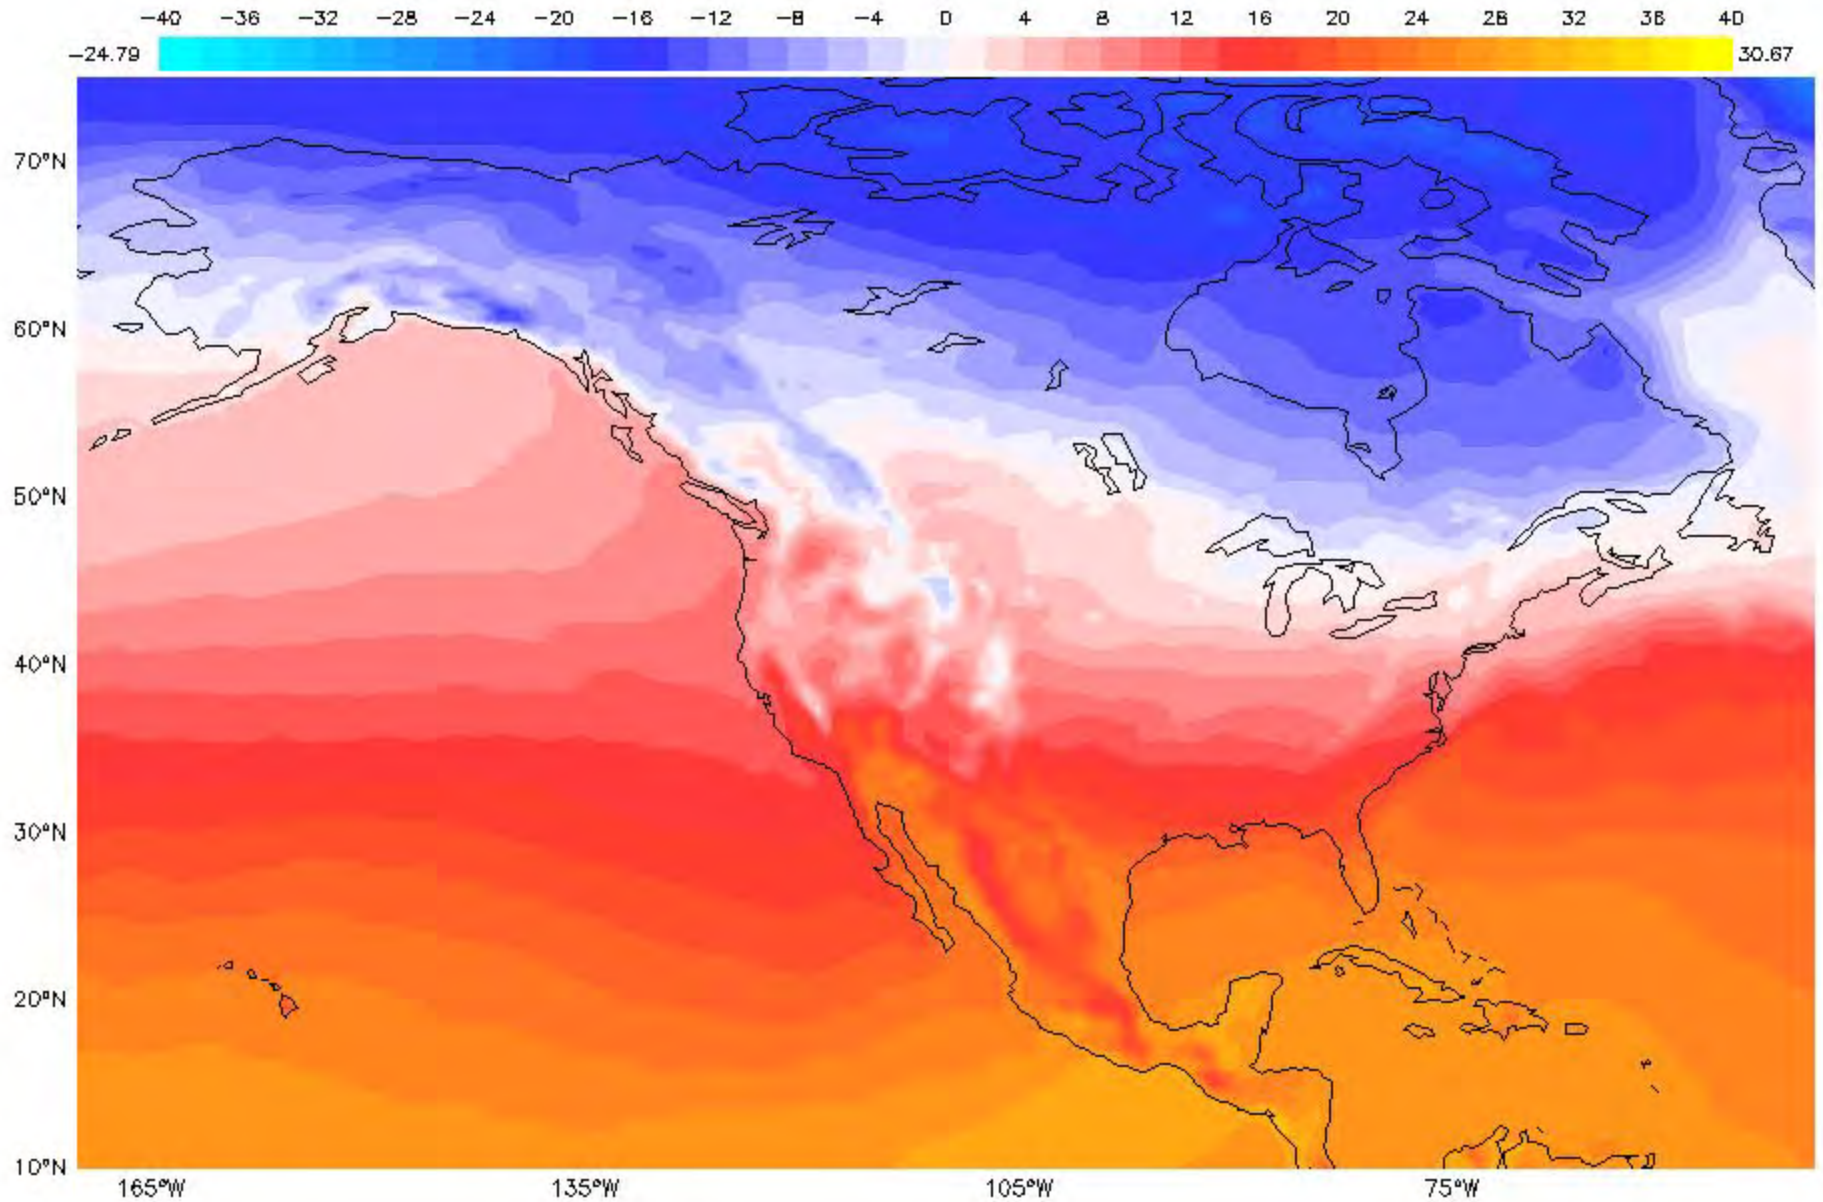

Data Set: Surface Air Temperature **Variable:** Monthly Surface Air Temperature (degrees Celsius)
Date: January 2018 **Phenomenon:** Urban Heat Island

Data Set: Surface Air Temperature **Variable:** Monthly Surface Air Temperature (degrees Celsius)
Date: February 2018 **Phenomenon:** Urban Heat Island

Data Set: Surface Air Temperature **Variable:** Monthly Surface Air Temperature (degrees Celsius)
Date: March 2018 **Phenomenon:** Urban Heat Island

Data Set: Surface Surface Air Temperature Temperature **Variable:** Monthly Surface Air Temperature (degrees Celsius)
Date: April 2018 **Phenomenon:** Urban Heat Island