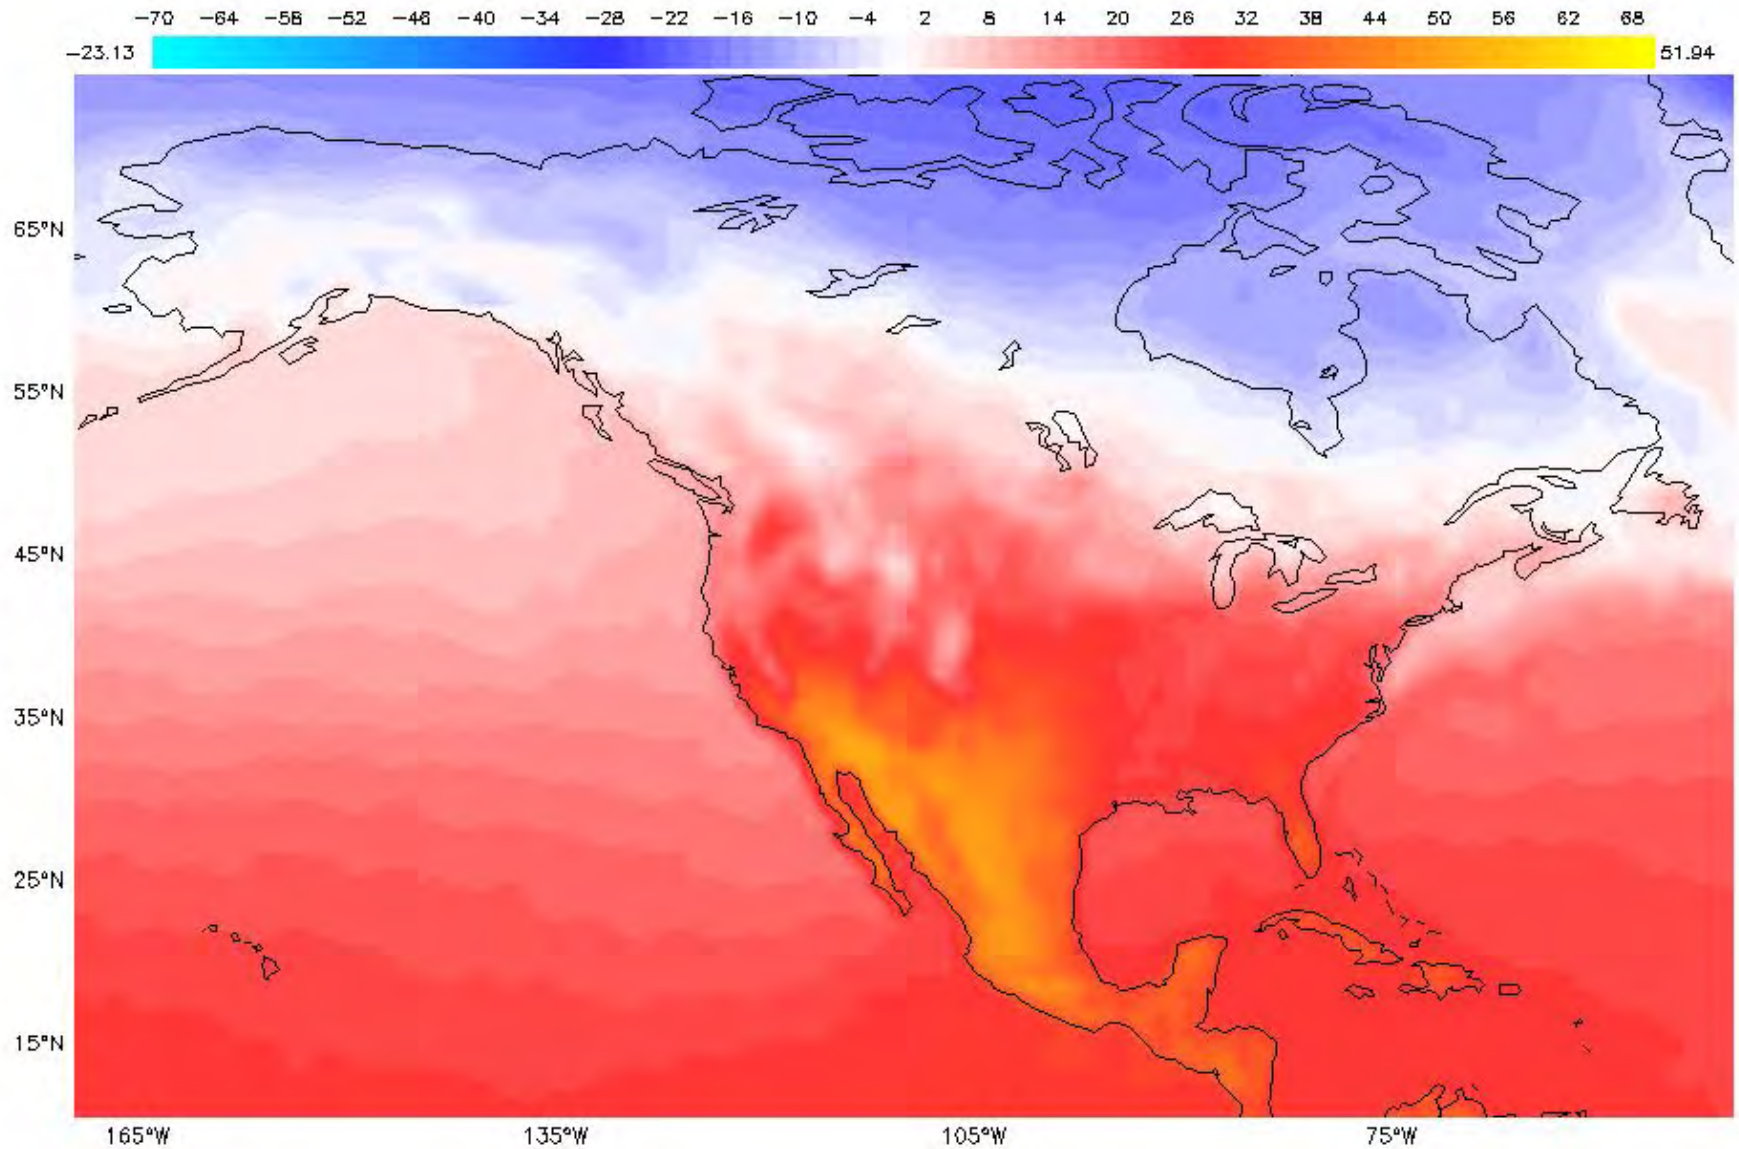

Variable: Daytime Skin Temperature (degrees Celsius)

Date: January 2018

Phenomenon: Urban Heat Island

Data Set: Surface Temperature

Variable: Daytime Skin Temperature (degrees Celsius)
Phenomenon: Urban Heat Island

Date: February 2018

Data Set: Surface Temperature

Variable: Daytime Skin Temperature (degrees Celsius)

Date: March 2018

Phenomenon: Urban Heat Island

Data Set: Surface Temperature

Variable: Daytime Skin Temperature (degrees Celsius)

Date: April 2018

Phenomenon: Urban Heat Island

Data Set: Surface Temperature

Variable: Daytime Skin Temperature (degrees Celsius)

Date: May 2018

Phenomenon: Urban Heat Island

Data Set: Surface Temperature

Variable: Daytime Skin Temperature (degrees Celsius)

Date: June 2018

Phenomenon: Urban Heat Island

Data Set: Surface Temperature

Variable: Daytime Skin Temperature (degrees Celsius)

Date: July 2018

Phenomenon: Urban Heat Island

Data Set: Surface Temperature

Variable: Daytime Skin Temperature (degrees Celsius)