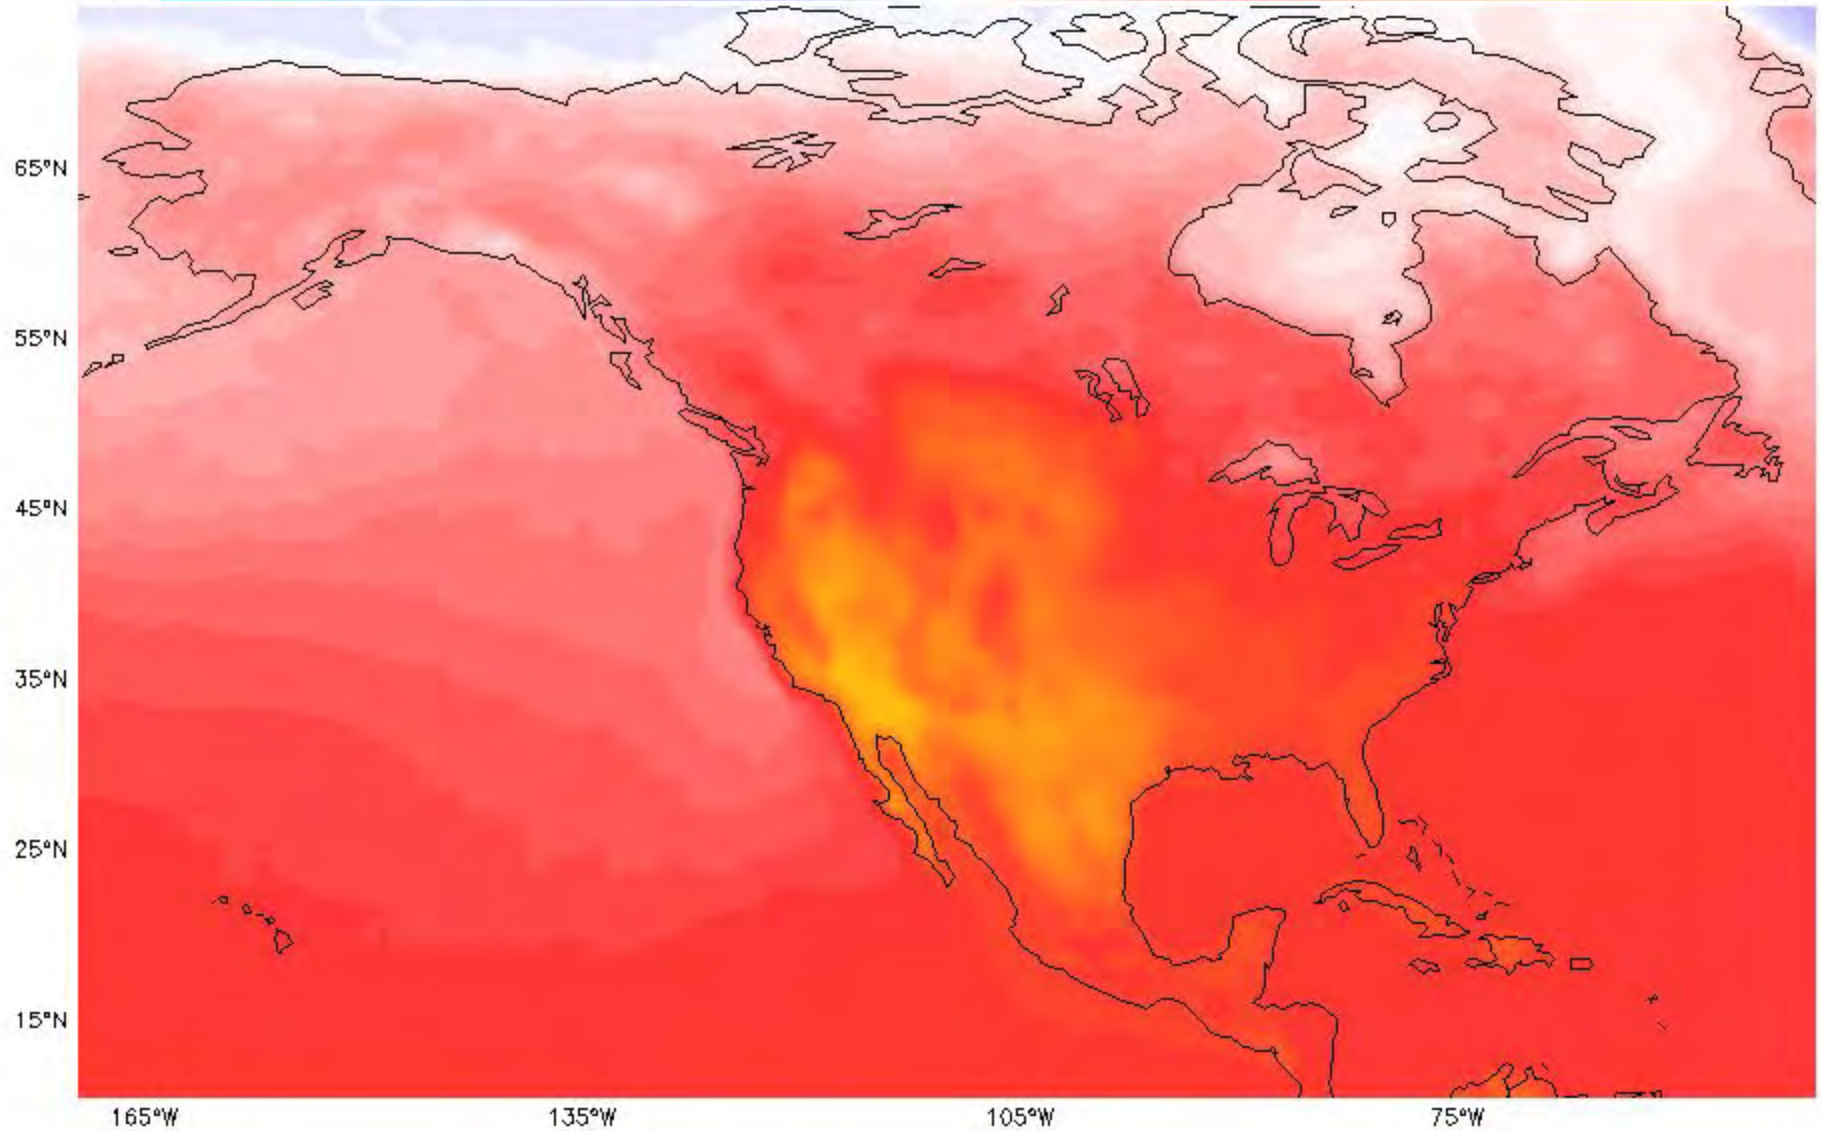

Date: April 2018

Phenomenon: Urban Heat Island

Data Set: Surface Temperature

Variable: Daytime Skin Temperature (degrees Celsius)

Date: May 2018

Phenomenon: Urban Heat Island

Data Set: Surface Temperature

Variable: Daytime Skin Temperature (degrees Celsius)

Date: June 2018

Phenomenon: Urban Heat Island

Data Set: Surface Temperature

Variable: Daytime Skin Temperature (degrees Celsius)

Date: July 2018

Phenomenon: Urban Heat Island

Data Set: Surface Temperature

Variable: Daytime Skin Temperature (degrees Celsius)

Date: August 2018

Phenomenon: Urban Heat Island

Data Set: Surface Temperature

Variable: Daytime Skin Temperature (degrees Celsius)

Date: September 2018

Phenomenon: Urban Heat Island

Data Set: Surface Temperature

Variable: Daytime Skin Temperature (degrees Celsius)

Date: October 2018

Phenomenon: Urban Heat Island

Data Set: Surface Temperature

Variable: Daytime Skin Temperature (degrees Celsius)

Date: November 2018

Phenomenon: Urban Heat Island