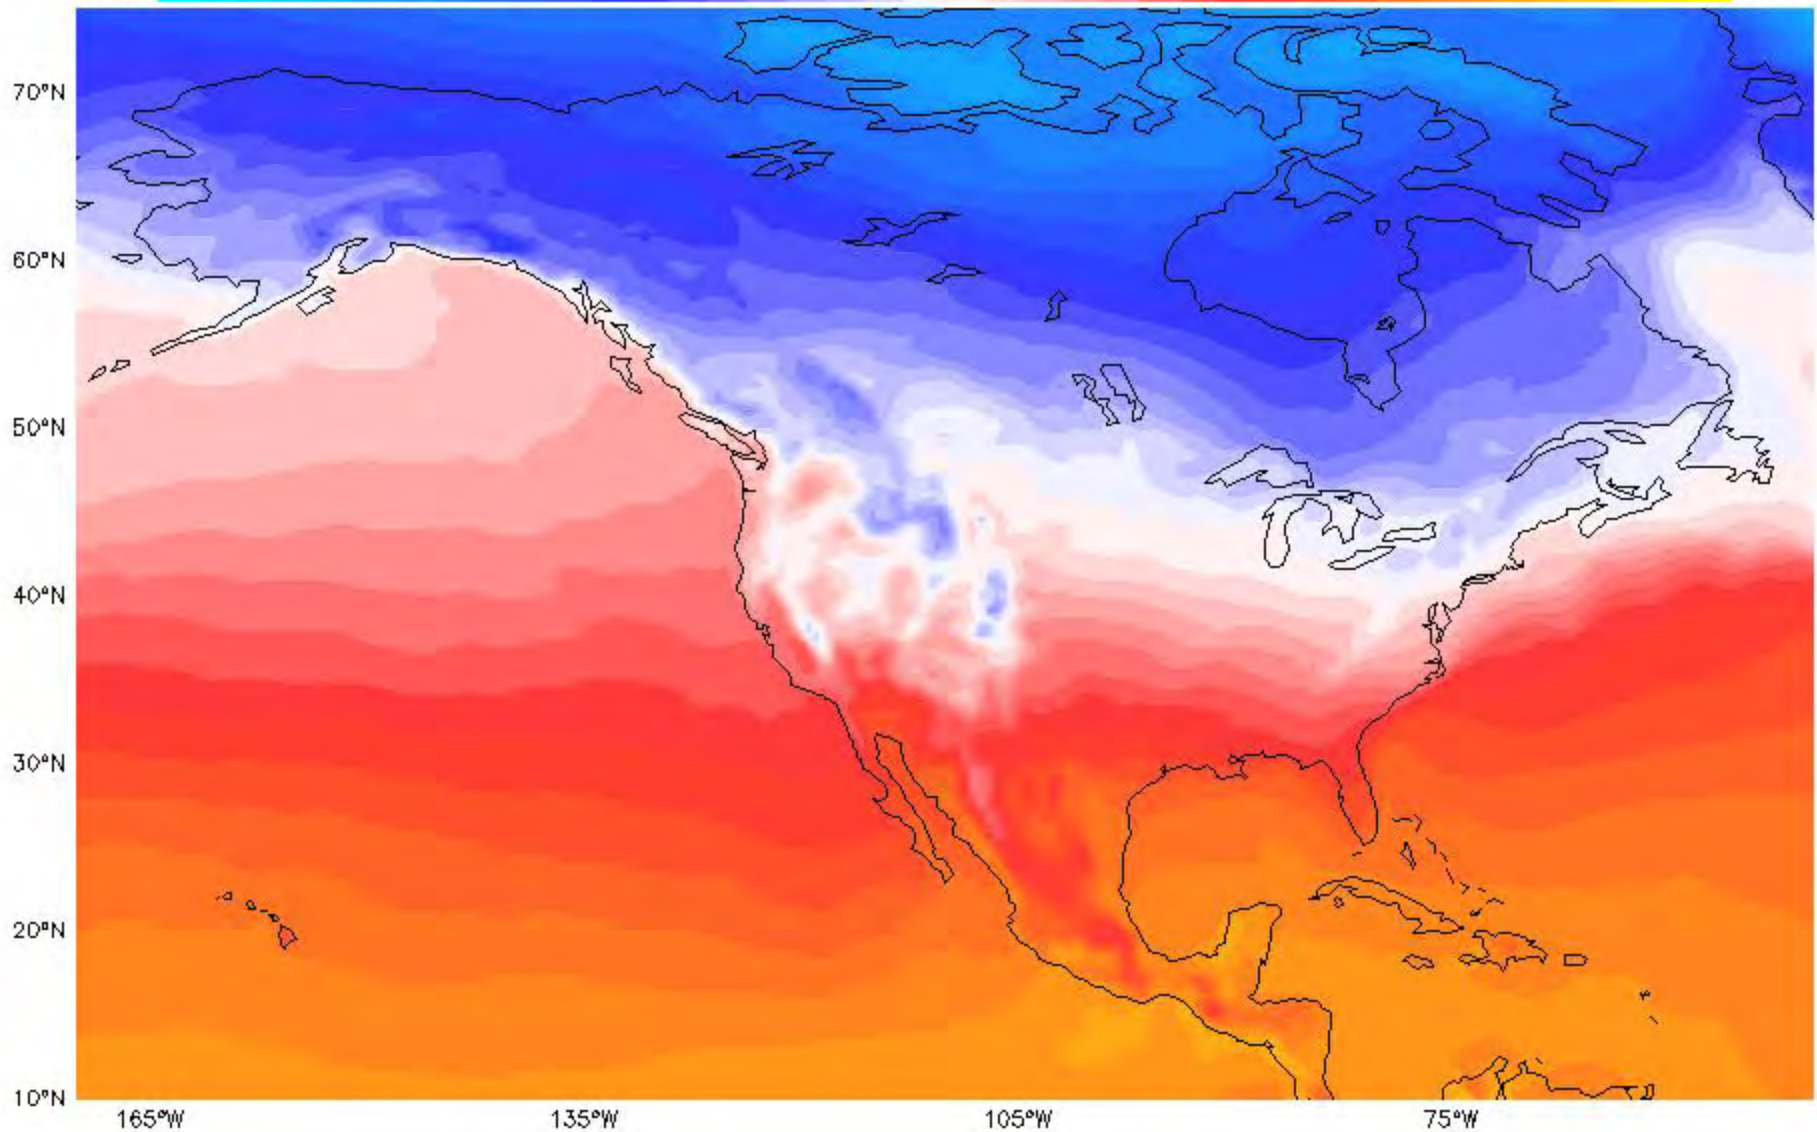

Data Set: Surface Air Temperature   **Variable:** Monthly Surface Air Temperature (degrees Celsius)
Date: March 2018   **Phenomenon:** Urban Heat Island