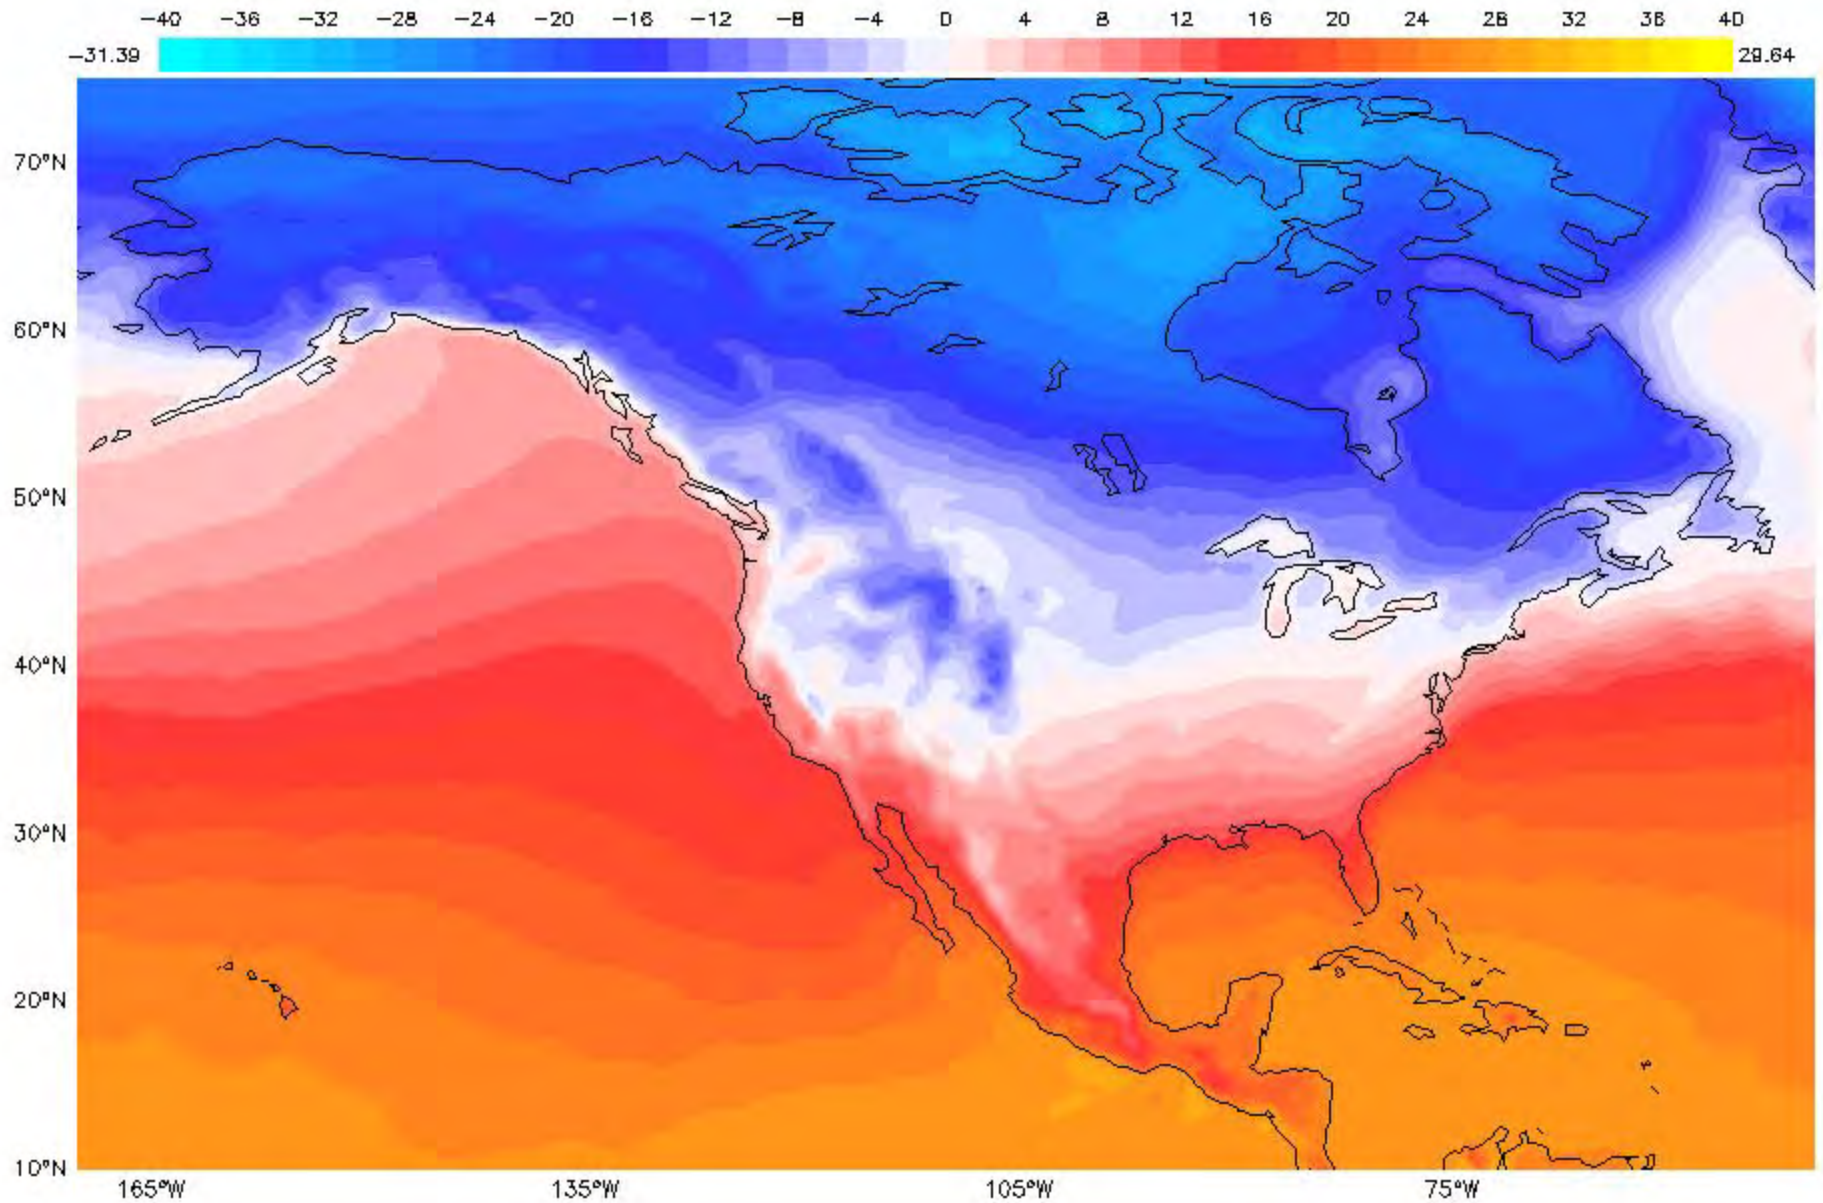

Date: Nov 2018

Phenomenon: Urban Heat Island

Data Set: Surface Air Temperature

Variable: Monthly Surface Air Temperature (degrees Celsius)

Date: Dec 2018

Phenomenon: Urban Heat Island

Data Set: Surface Temperature

Variable: Daytime Skin Temperature (degrees Celsius)

Date: January 2018

Phenomenon: Urban Heat Island

Data Set: Surface Temperature

Variable: Daytime Skin Temperature (degrees Celsius)
Phenomenon: Urban Heat Island

Date: February 2018

Data Set: Surface Temperature

Variable: Daytime Skin Temperature (degrees Celsius)

Date: March 2018

Phenomenon: Urban Heat Island

Data Set: Surface Temperature

Variable: Daytime Skin Temperature (degrees Celsius)