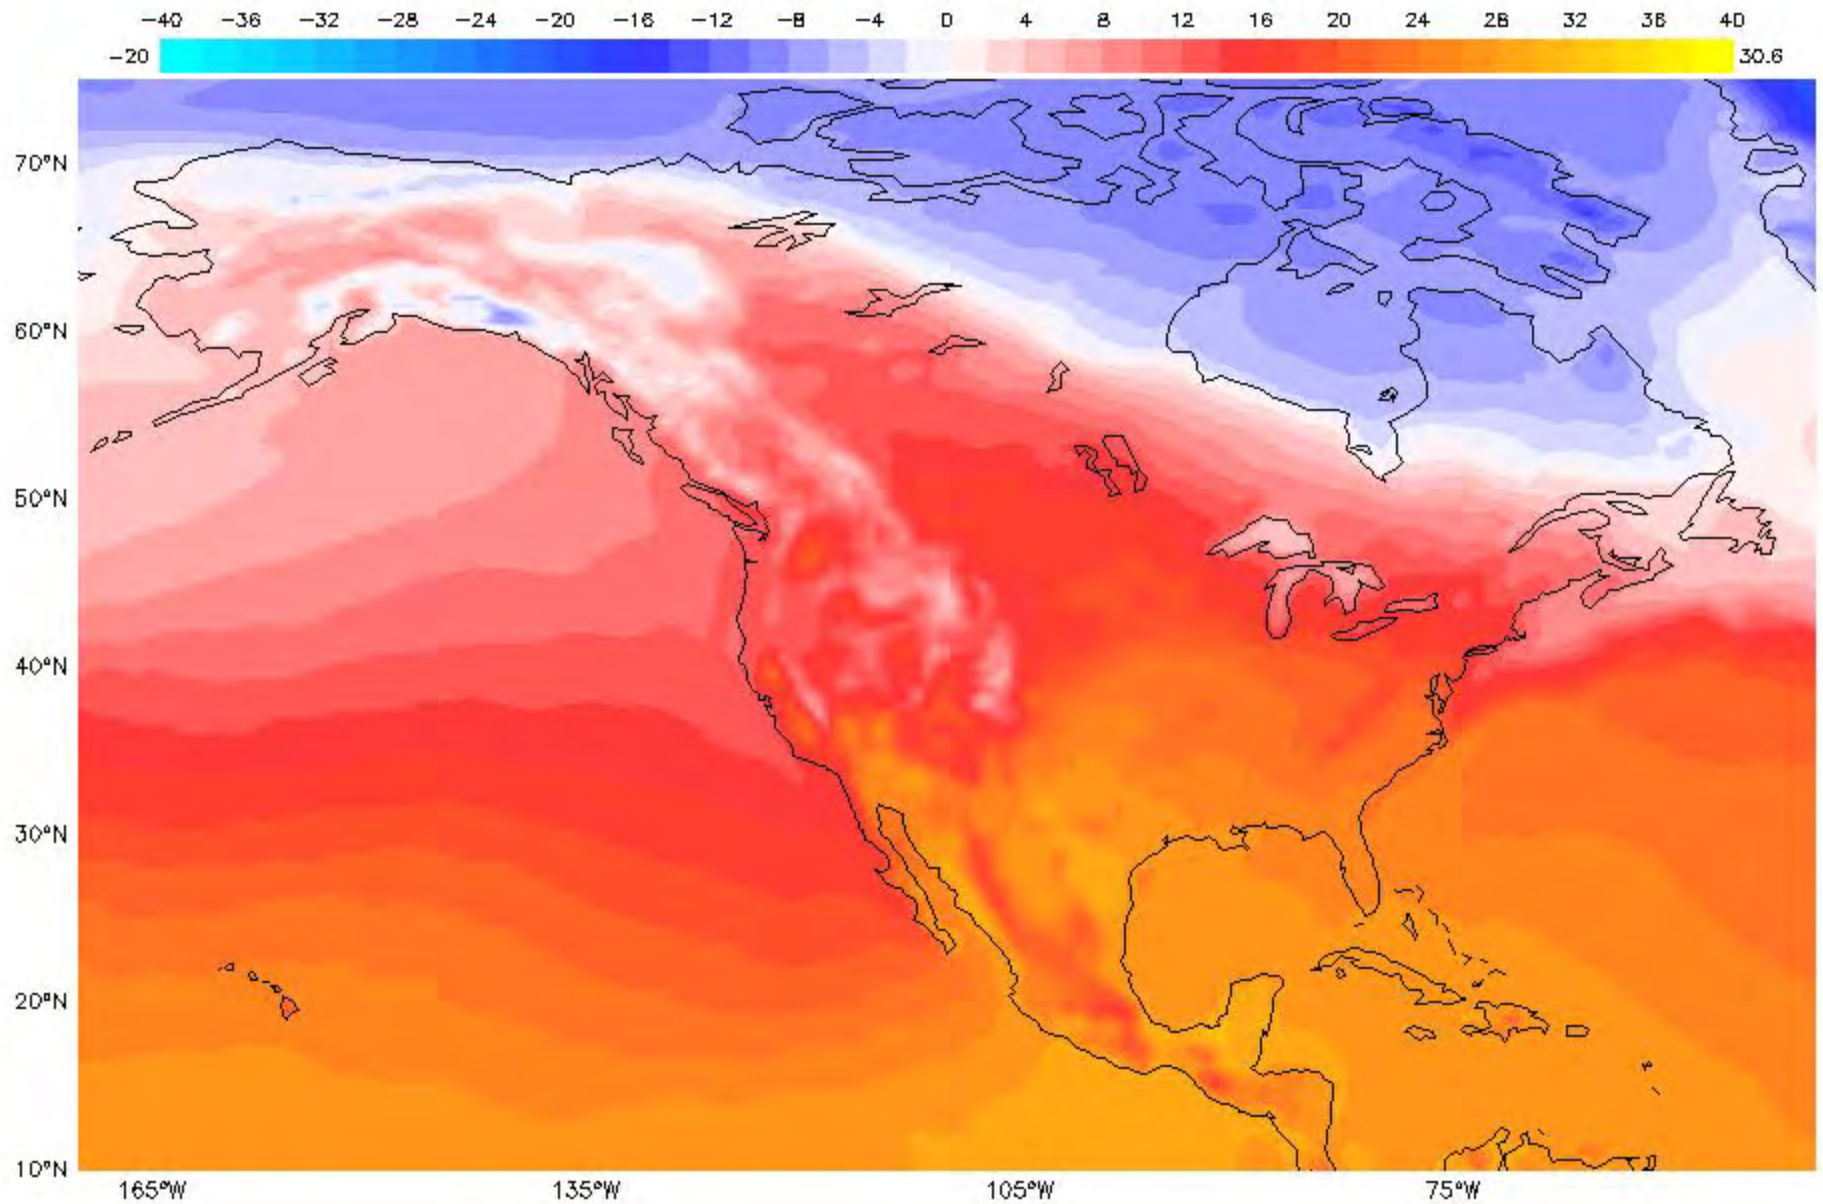

Data Set: Surface Air Temperature

Variable: Monthly Surface Air Temperature (degrees Celsius)

Date: May 2018

Phenomenon: Urban Heat Island