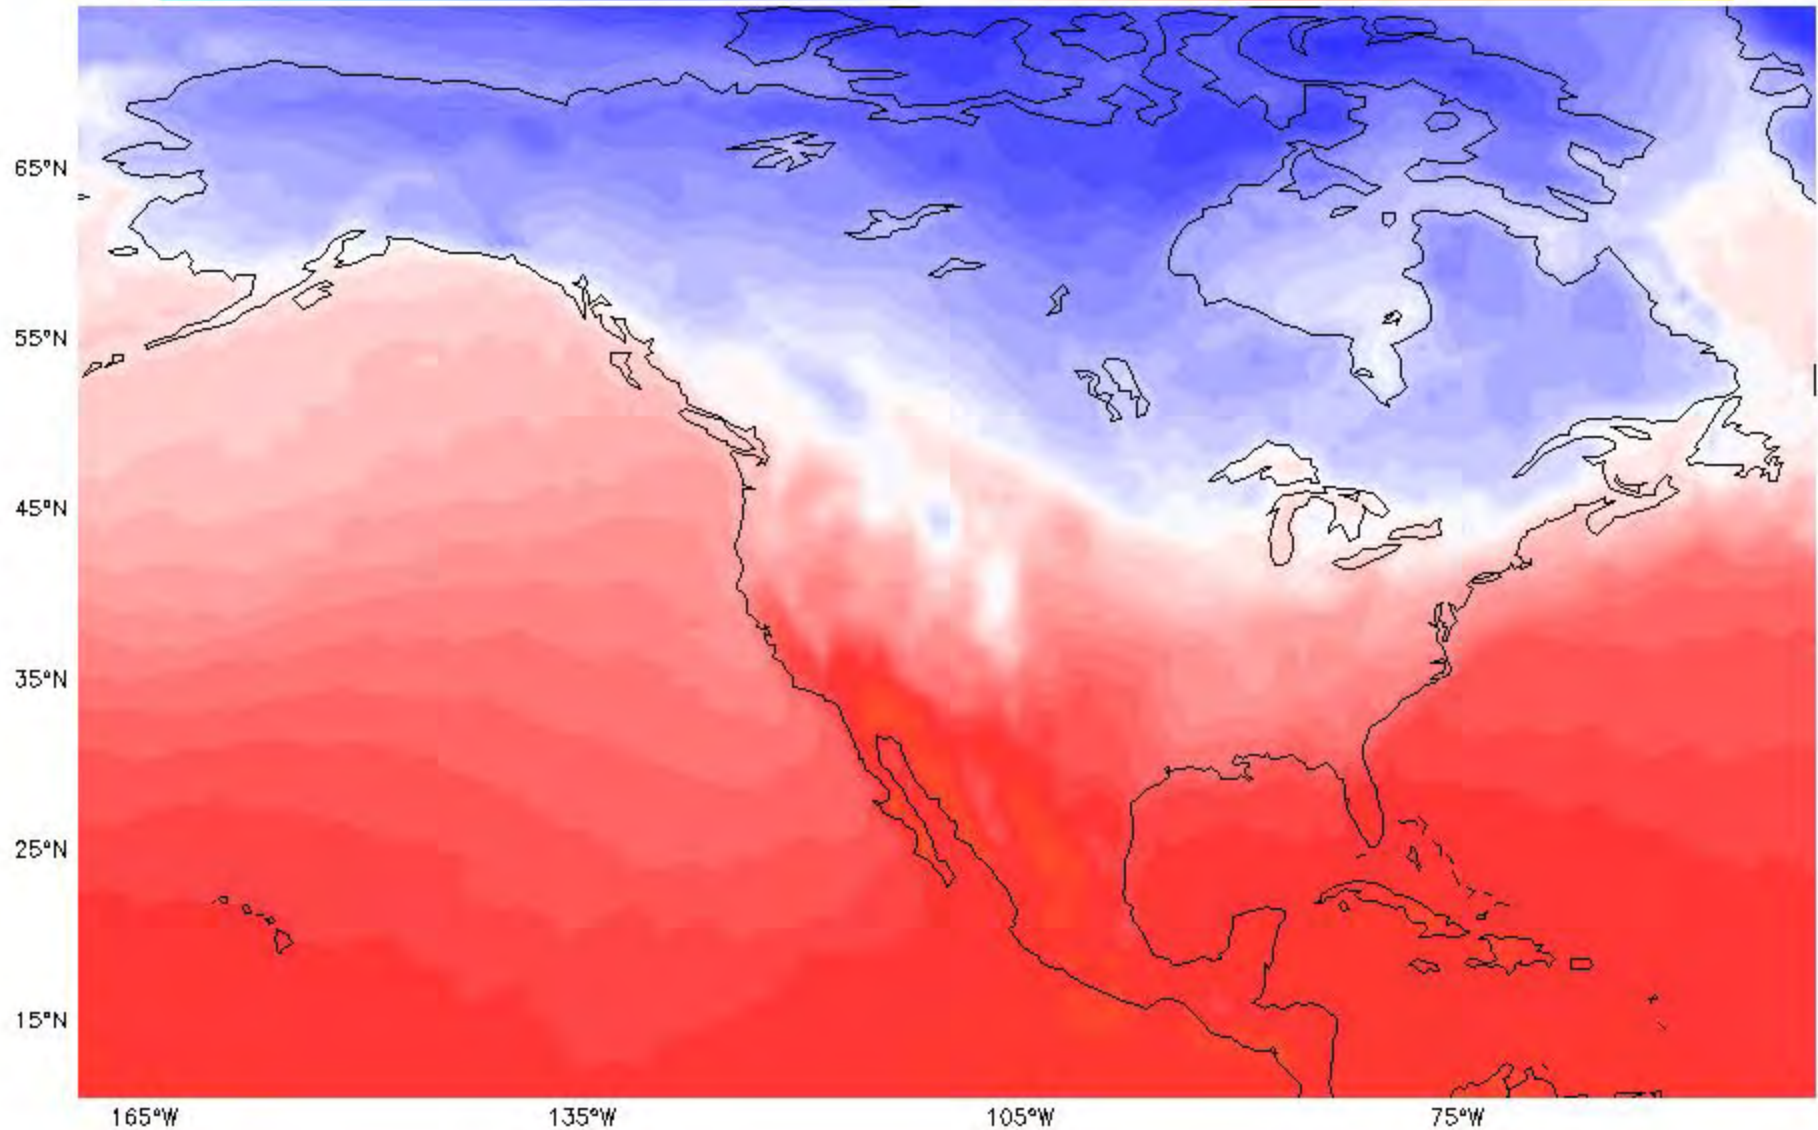

Date: August 2018

Phenomenon: Urban Heat Island

Data Set: Surface Temperature

Variable: Daytime Skin Temperature (degrees Celsius)

Date: September 2018

Phenomenon: Urban Heat Island

Data Set: Surface Temperature

Variable: Daytime Skin Temperature (degrees Celsius)

Date: October 2018

Phenomenon: Urban Heat Island

Data Set: Surface Temperature

Variable: Daytime Skin Temperature (degrees Celsius)

Date: November 2018

Phenomenon: Urban Heat Island

Data Set: Surface Temperature

Variable: Daytime Skin Temperature (degrees Celsius)

Date: December 2018

Phenomenon: Urban Heat Island