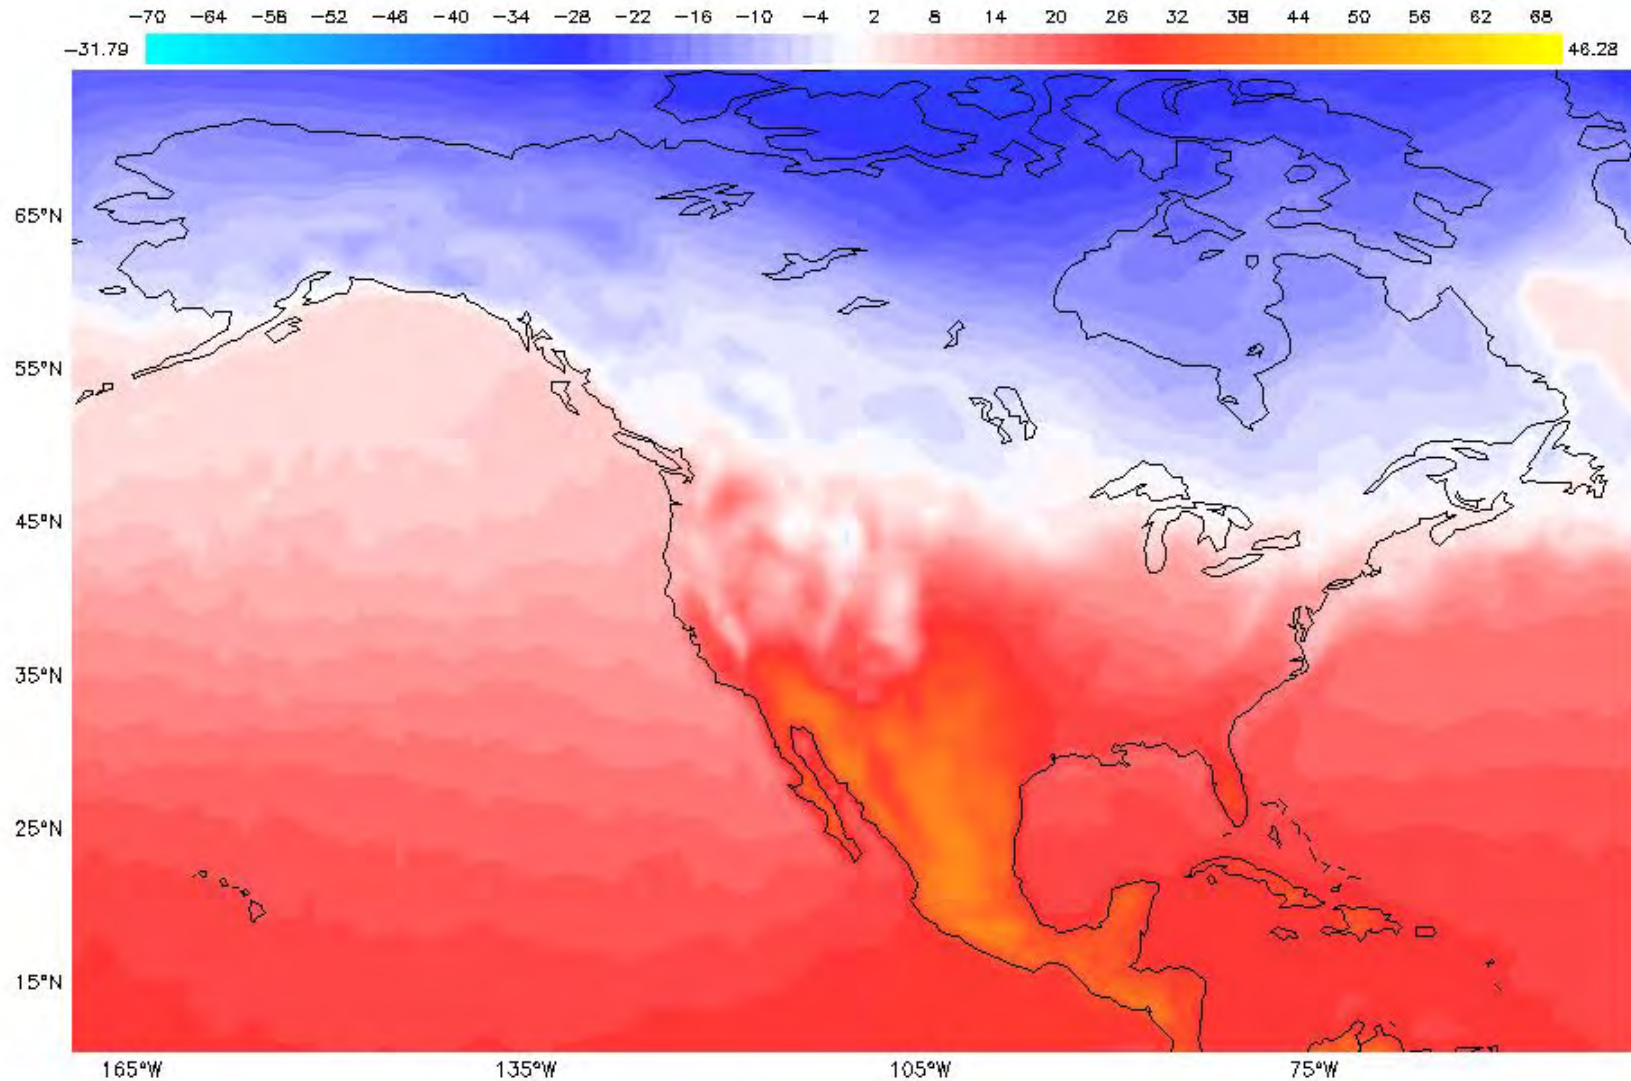

Variable: Daytime Skin Temperature (degrees Celsius)

Date: January 2018

Phenomenon: Urban Heat Island

Data Set: Surface Temperature

Variable: Daytime Skin Temperature (degrees Celsius)
Phenomenon: Urban Heat Island

Date: February 2018

Data Set: Surface Temperature

Variable: Daytime Skin Temperature (degrees Celsius)

Date: March 2018

Phenomenon: Urban Heat Island

Data Set: Surface Temperature

Variable: Daytime Skin Temperature (degrees Celsius)

Date: April 2018

Phenomenon: Urban Heat Island

Data Set: Surface Temperature

Variable: Daytime Skin Temperature (degrees Celsius)

Date: May 2018

Phenomenon: Urban Heat Island

Data Set: Surface Temperature

Variable: Daytime Skin Temperature (degrees Celsius)

Date: June 2018

Phenomenon: Urban Heat Island

Data Set: Surface Temperature

Variable: Daytime Skin Temperature (degrees Celsius)

Date: July 2018

Phenomenon: Urban Heat Island

Data Set: Surface Temperature

Variable: Daytime Skin Temperature (degrees Celsius)