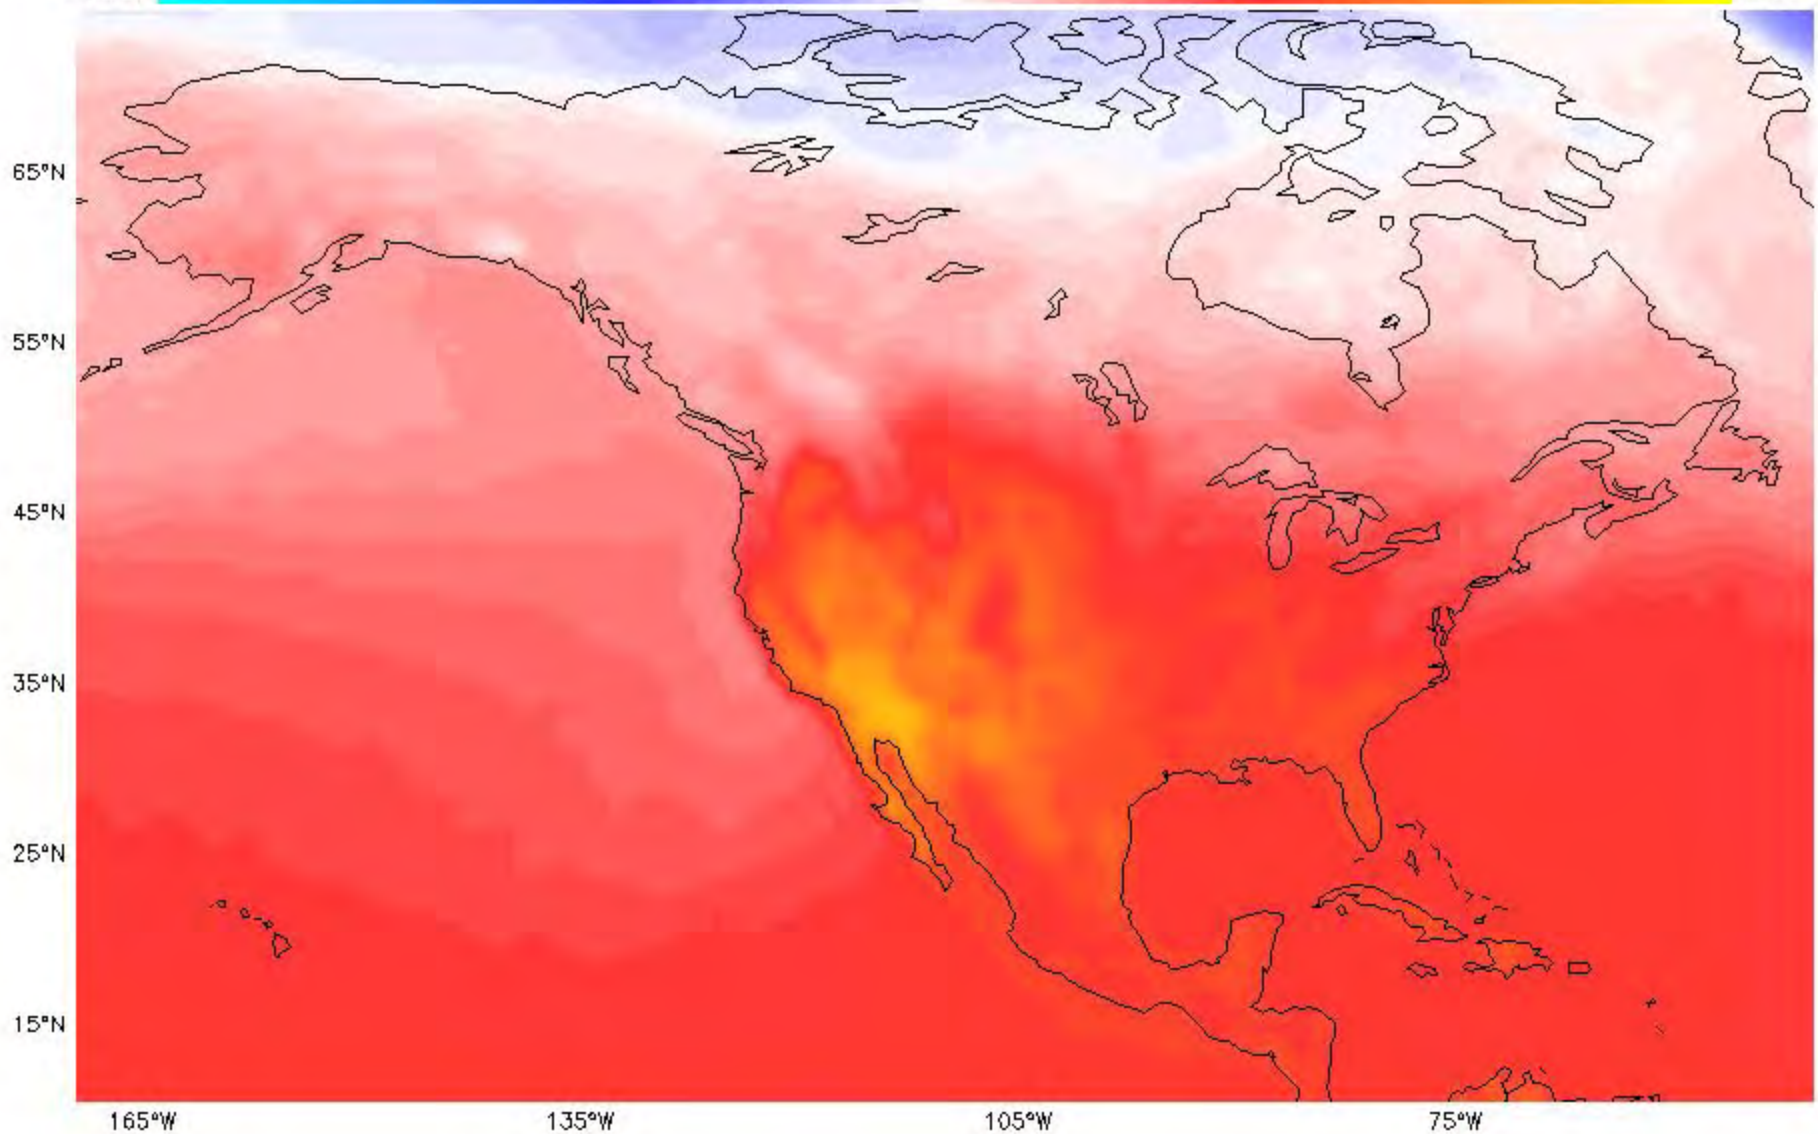

Date: June 2018

Phenomenon: Urban Heat Island

Data Set: Surface Temperature

Variable: Daytime Skin Temperature (degrees Celsius)

Date: July 2018

Phenomenon: Urban Heat Island

Data Set: Surface Temperature

Variable: Daytime Skin Temperature (degrees Celsius)

Date: August 2018

Phenomenon: Urban Heat Island

Data Set: Surface Temperature

Variable: Daytime Skin Temperature (degrees Celsius)

Date: September 2018

Phenomenon: Urban Heat Island

Data Set: Surface Temperature

Variable: Daytime Skin Temperature (degrees Celsius)

Date: October 2018

Phenomenon: Urban Heat Island

Data Set: Surface Temperature

Variable: Daytime Skin Temperature (degrees Celsius)

Date: November 2018

Phenomenon: Urban Heat Island

Data Set: Surface Temperature

Variable: Daytime Skin Temperature (degrees Celsius)

Date: December 2018

Phenomenon: Urban Heat Island