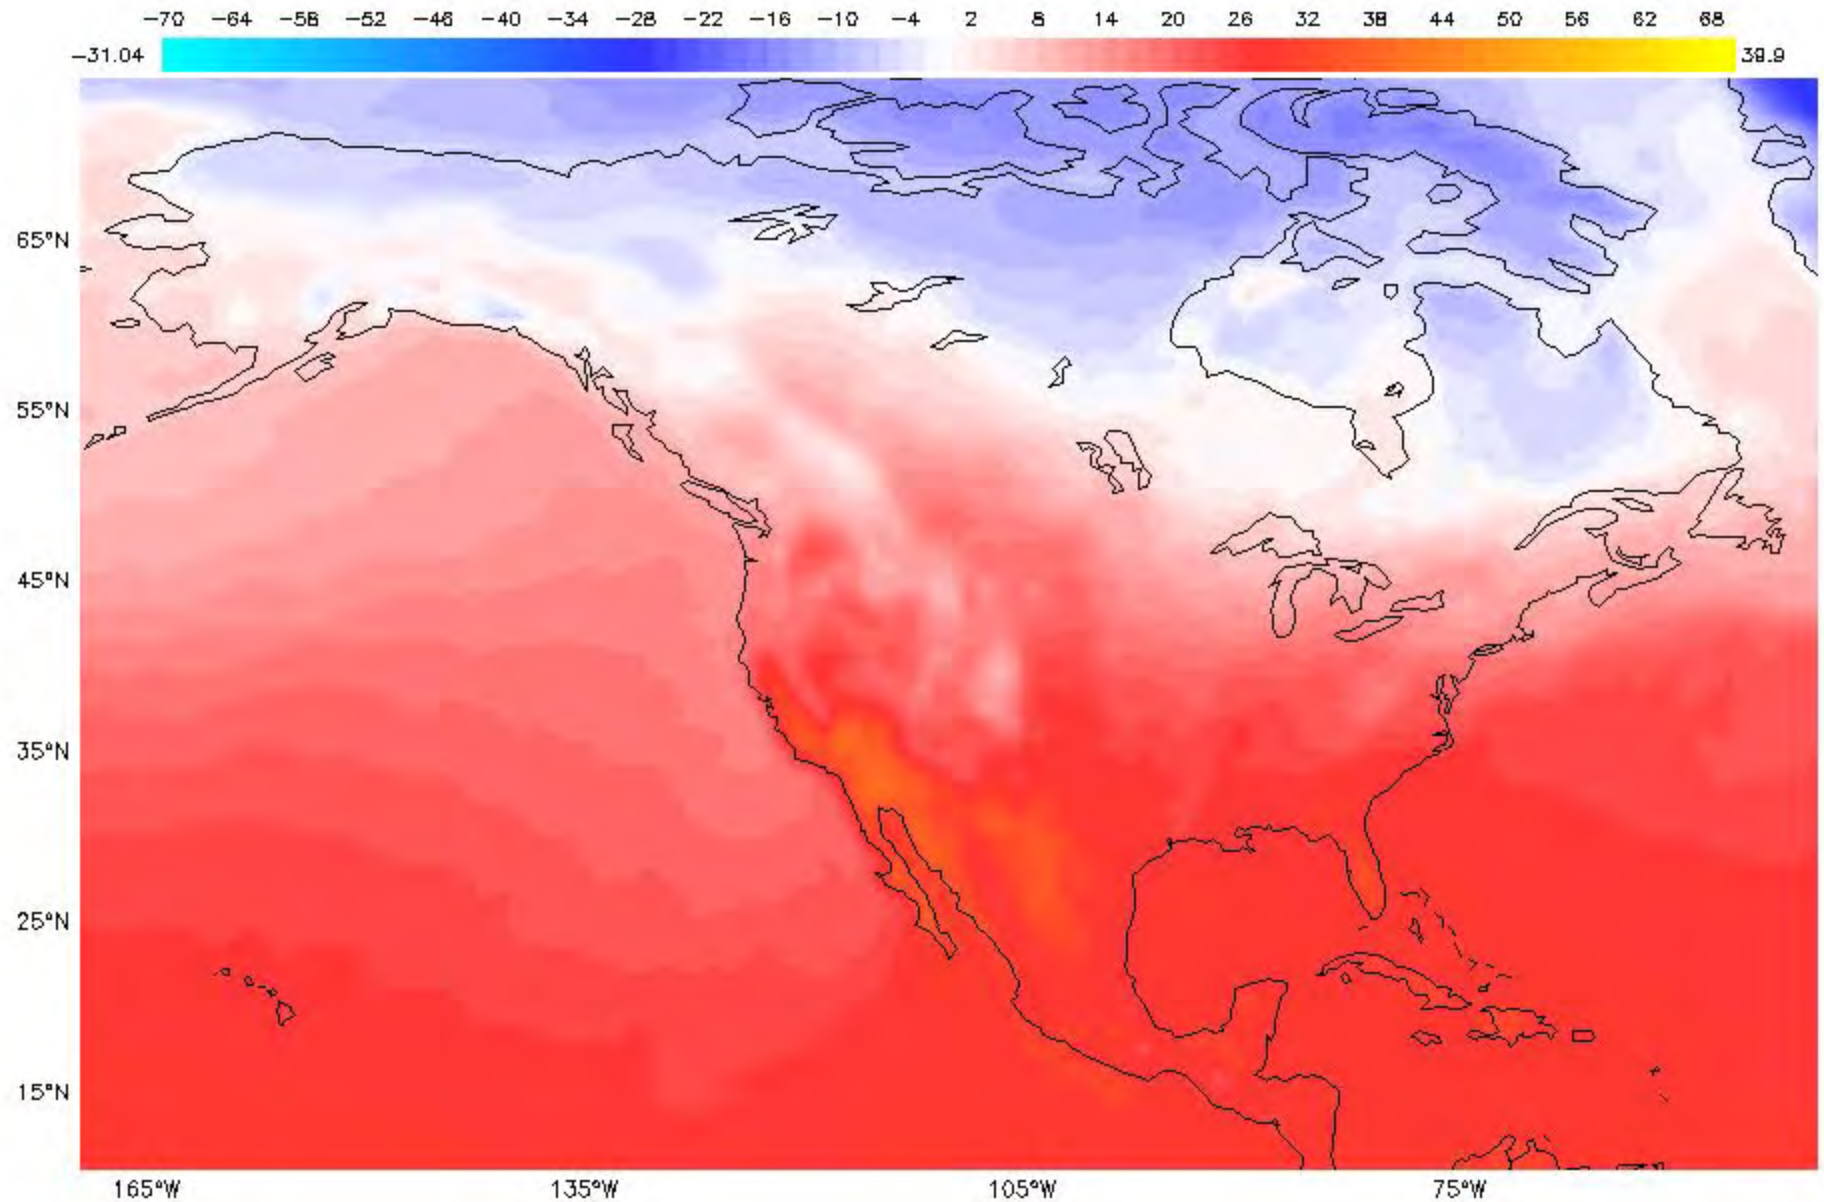

Date: June 2018

Phenomenon: Urban Heat Island

Data Set: Surface Temperature

Variable: Daytime Skin Temperature (degrees Celsius)

Date: July 2018

Phenomenon: Urban Heat Island

Data Set: Surface Temperature

Variable: Daytime Skin Temperature (degrees Celsius)

Date: August 2018

Phenomenon: Urban Heat Island

Data Set: Surface Temperature

Variable: Daytime Skin Temperature (degrees Celsius)

Date: September 2018

Phenomenon: Urban Heat Island

Data Set: Surface Temperature

Variable: Daytime Skin Temperature (degrees Celsius)

Date: October 2018

Phenomenon: Urban Heat Island

Data Set: Surface Temperature

Variable: Daytime Skin Temperature (degrees Celsius)

Date: November 2018

Phenomenon: Urban Heat Island

Data Set: Surface Temperature

Variable: Daytime Skin Temperature (degrees Celsius)

Date: December 2018

Phenomenon: Urban Heat Island