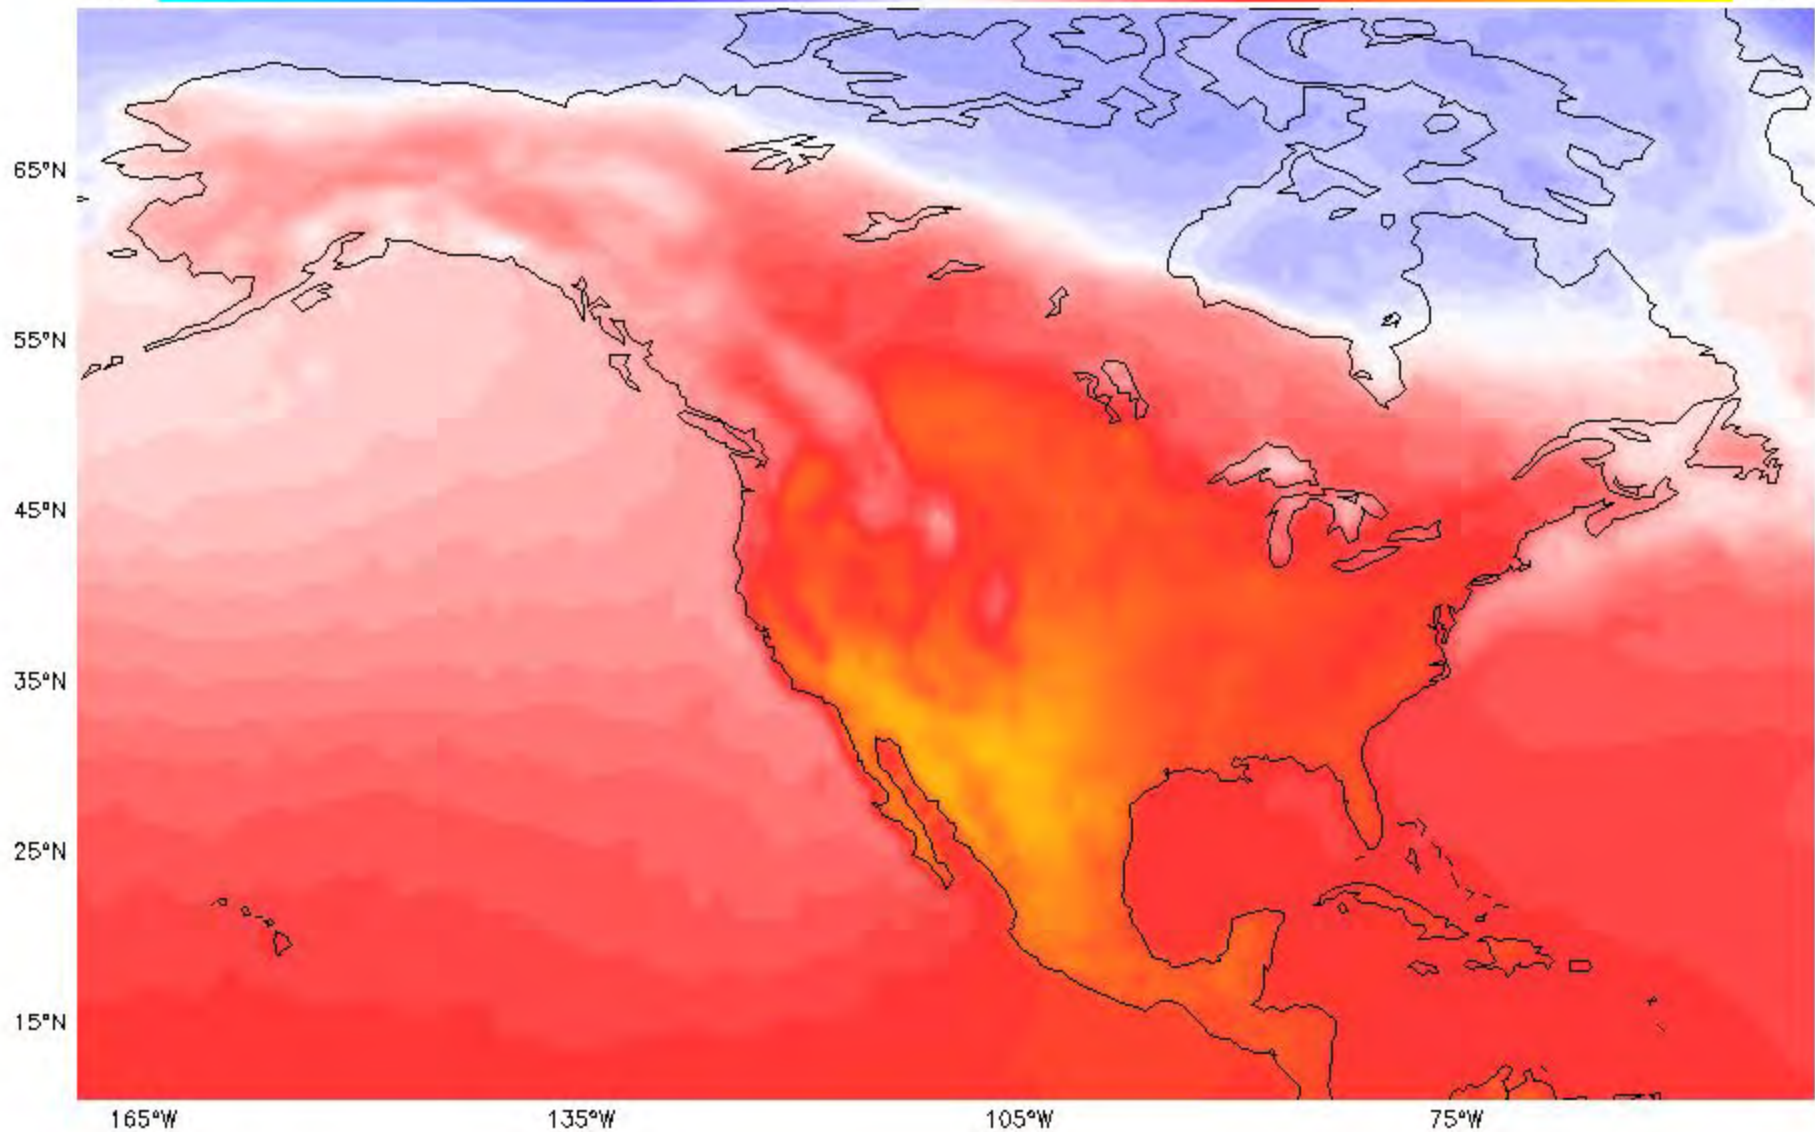

Date: February 2018

Data Set: Surface Temperature

Variable: Daytime Skin Temperature (degrees Celsius)

Date: March 2018

Phenomenon: Urban Heat Island

Data Set: Surface Temperature

Variable: Daytime Skin Temperature (degrees Celsius)

Date: April 2018

Phenomenon: Urban Heat Island

Data Set: Surface Temperature

Variable: Daytime Skin Temperature (degrees Celsius)

Date: May 2018

Phenomenon: Urban Heat Island

Data Set: Surface Temperature

Variable: Daytime Skin Temperature (degrees Celsius)

Date: June 2018

Phenomenon: Urban Heat Island

Data Set: Surface Temperature

Variable: Daytime Skin Temperature (degrees Celsius)

Date: July 2018

Phenomenon: Urban Heat Island

Data Set: Surface Temperature

Variable: Daytime Skin Temperature (degrees Celsius)

Date: August 2018

Phenomenon: Urban Heat Island

Data Set: Surface Temperature

Variable: Daytime Skin Temperature (degrees Celsius)

Date: September 2018

Phenomenon: Urban Heat Island

Data Set: Surface Temperature