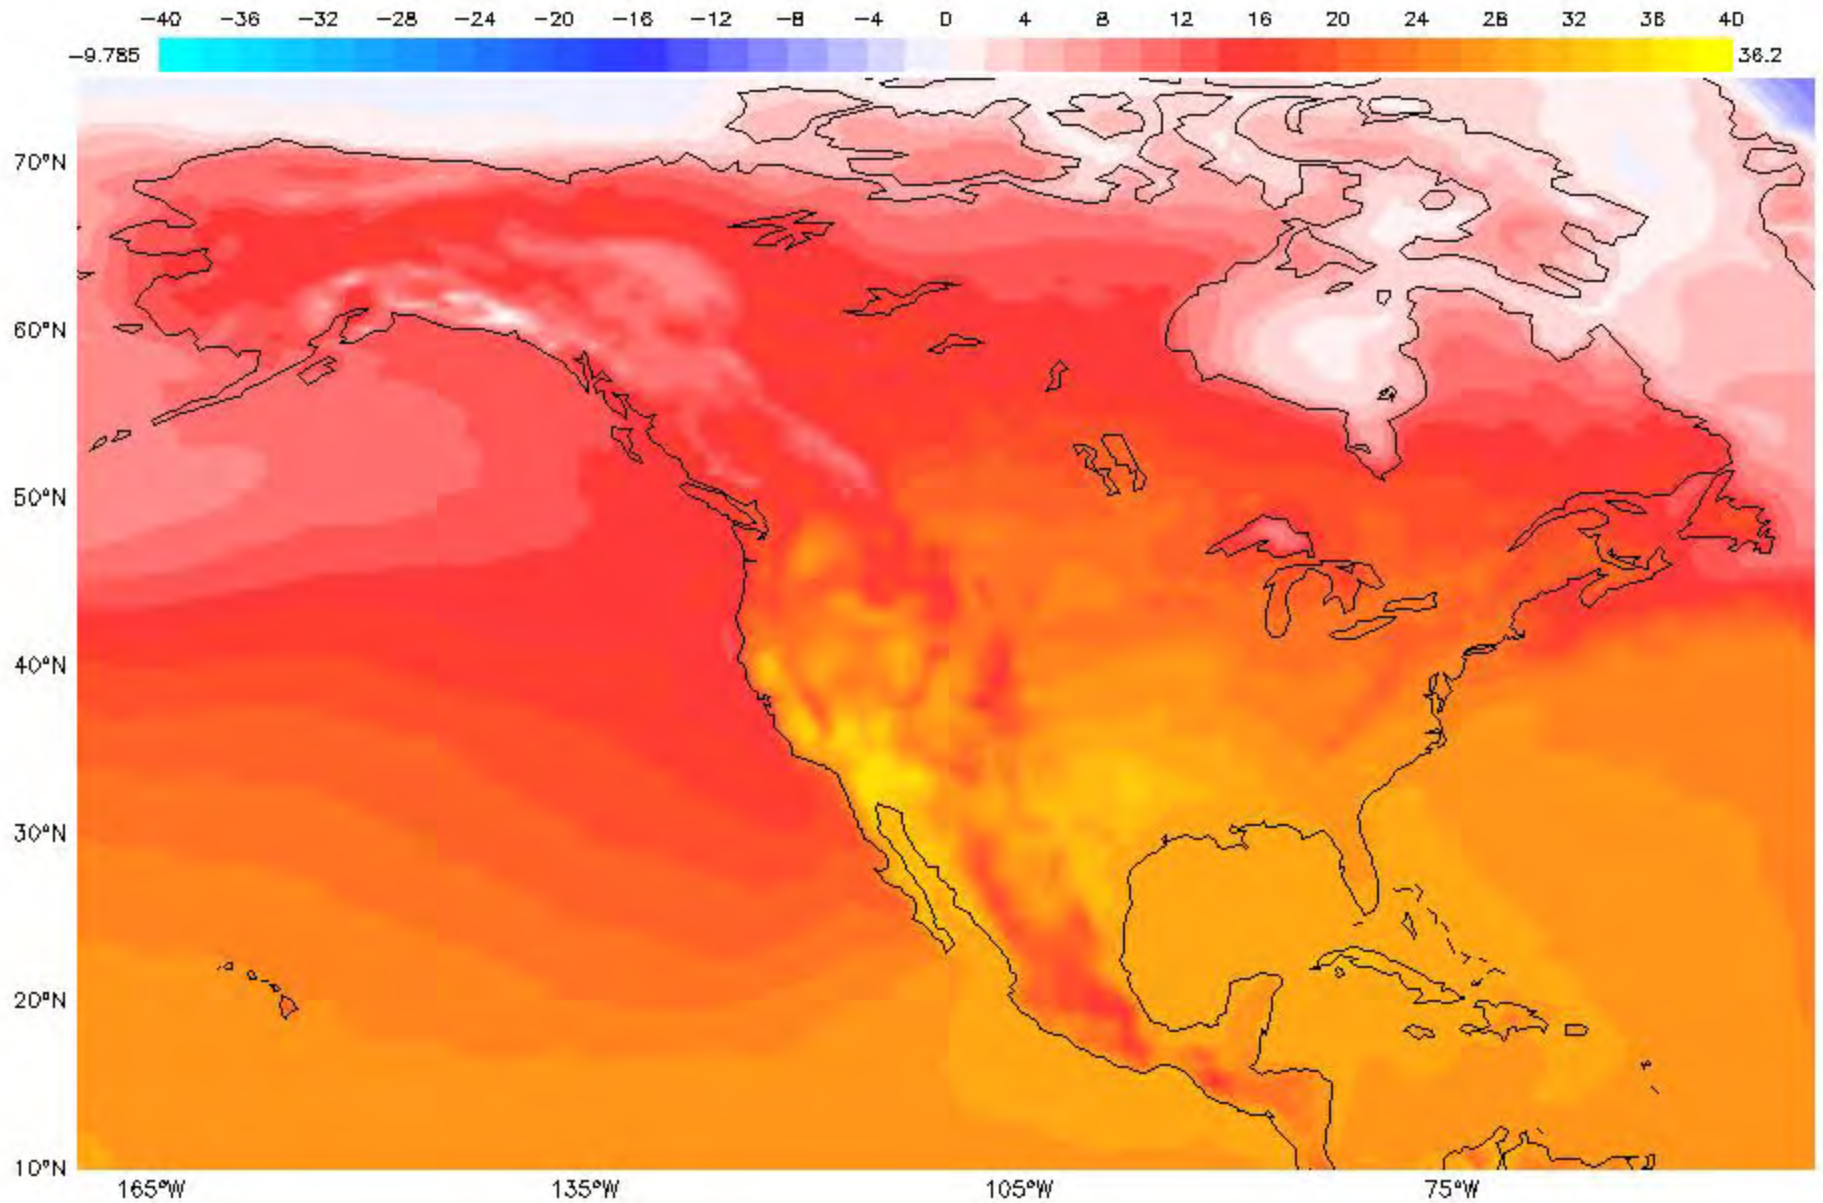

Date: June 2018

Phenomenon: Urban Heat Island

Data Set: Surface Air Temperature
Date: July 2018

Variable: Monthly Surface Air Temperature (degrees Celsius)
Phenomenon: Urban Heat Island

Data Set: Surface Air Temperature
Date: August 2018