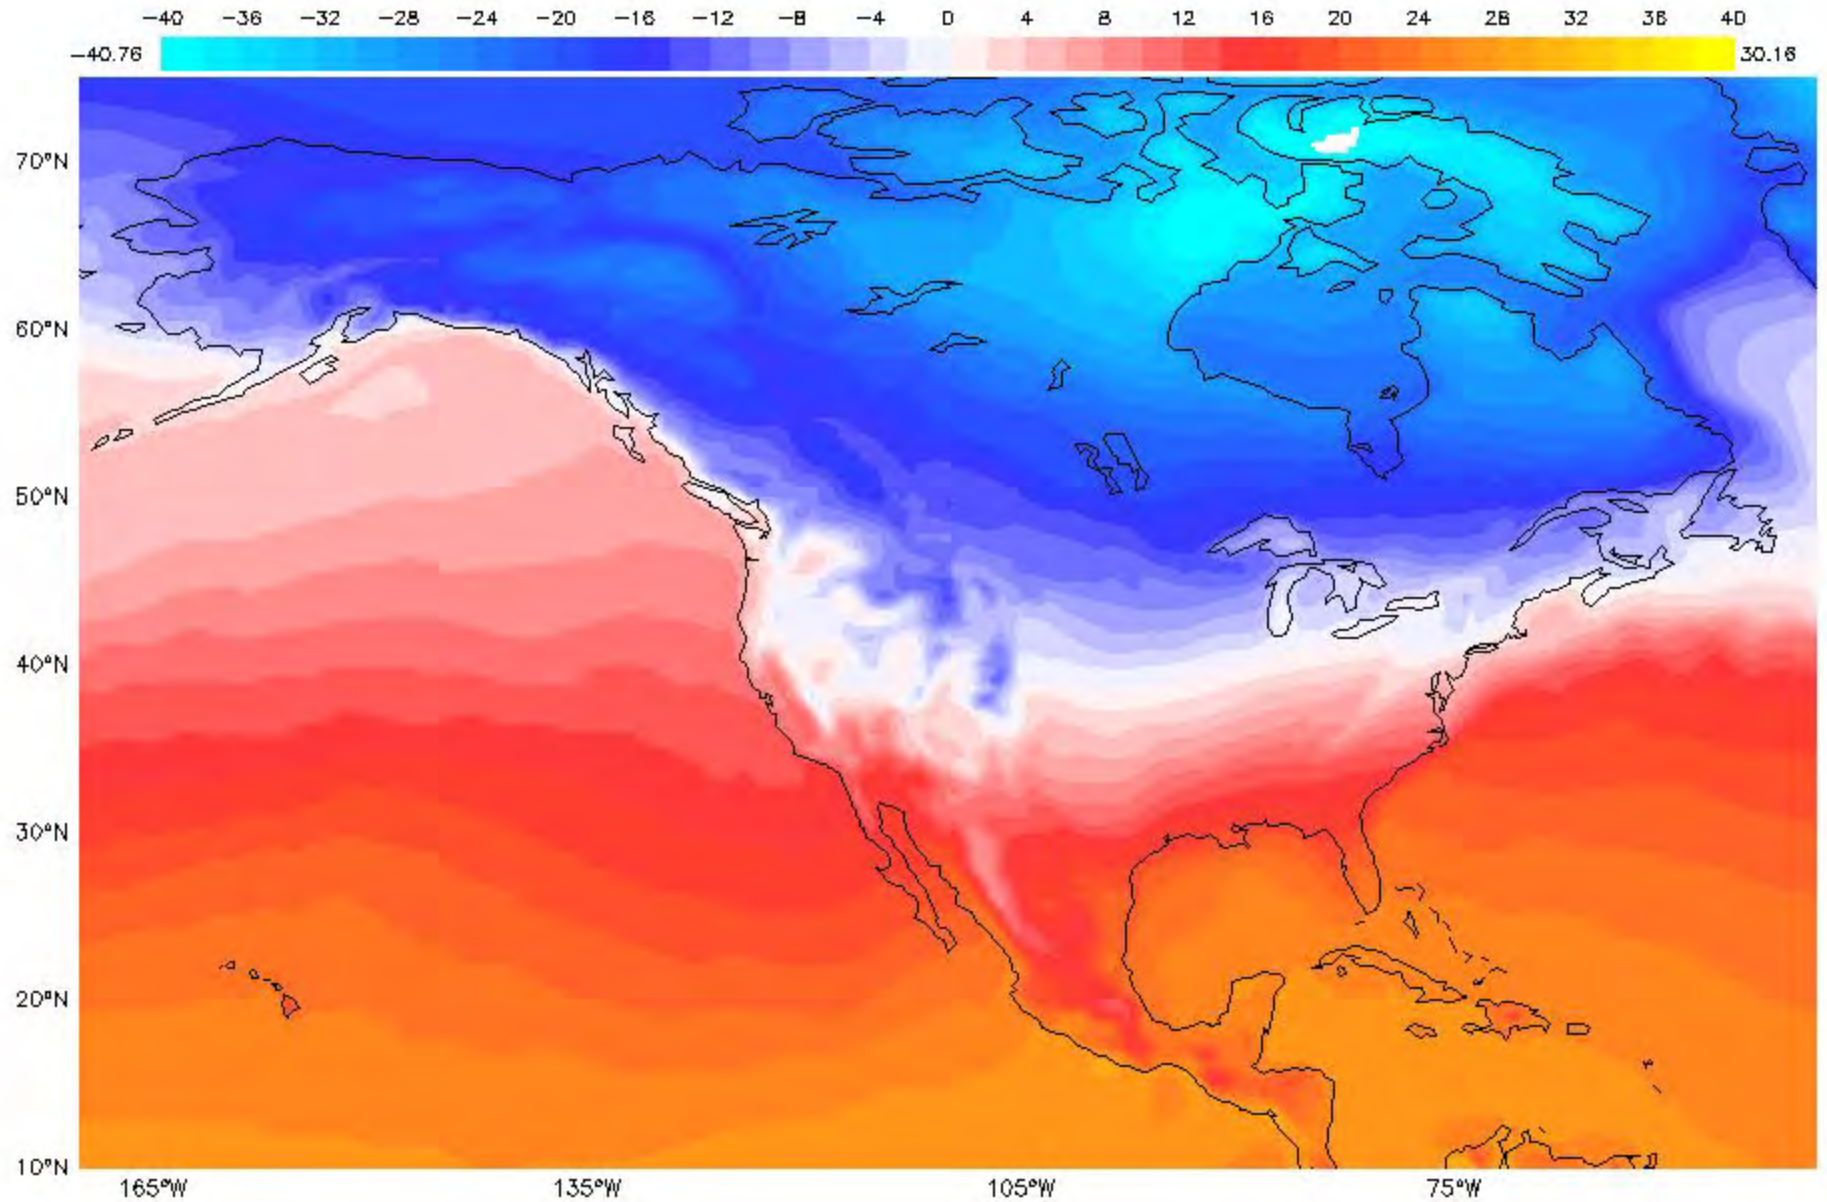

Data Set: Surface Air Temperature **Variable:** Monthly Surface Air Temperature (degrees Celsius)
Date: January 2018 **Phenomenon:** Urban Heat Island

Data Set: Surface Air Temperature **Variable:** Monthly Surface Air Temperature (degrees Celsius)
Date: February 2018 **Phenomenon:** Urban Heat Island