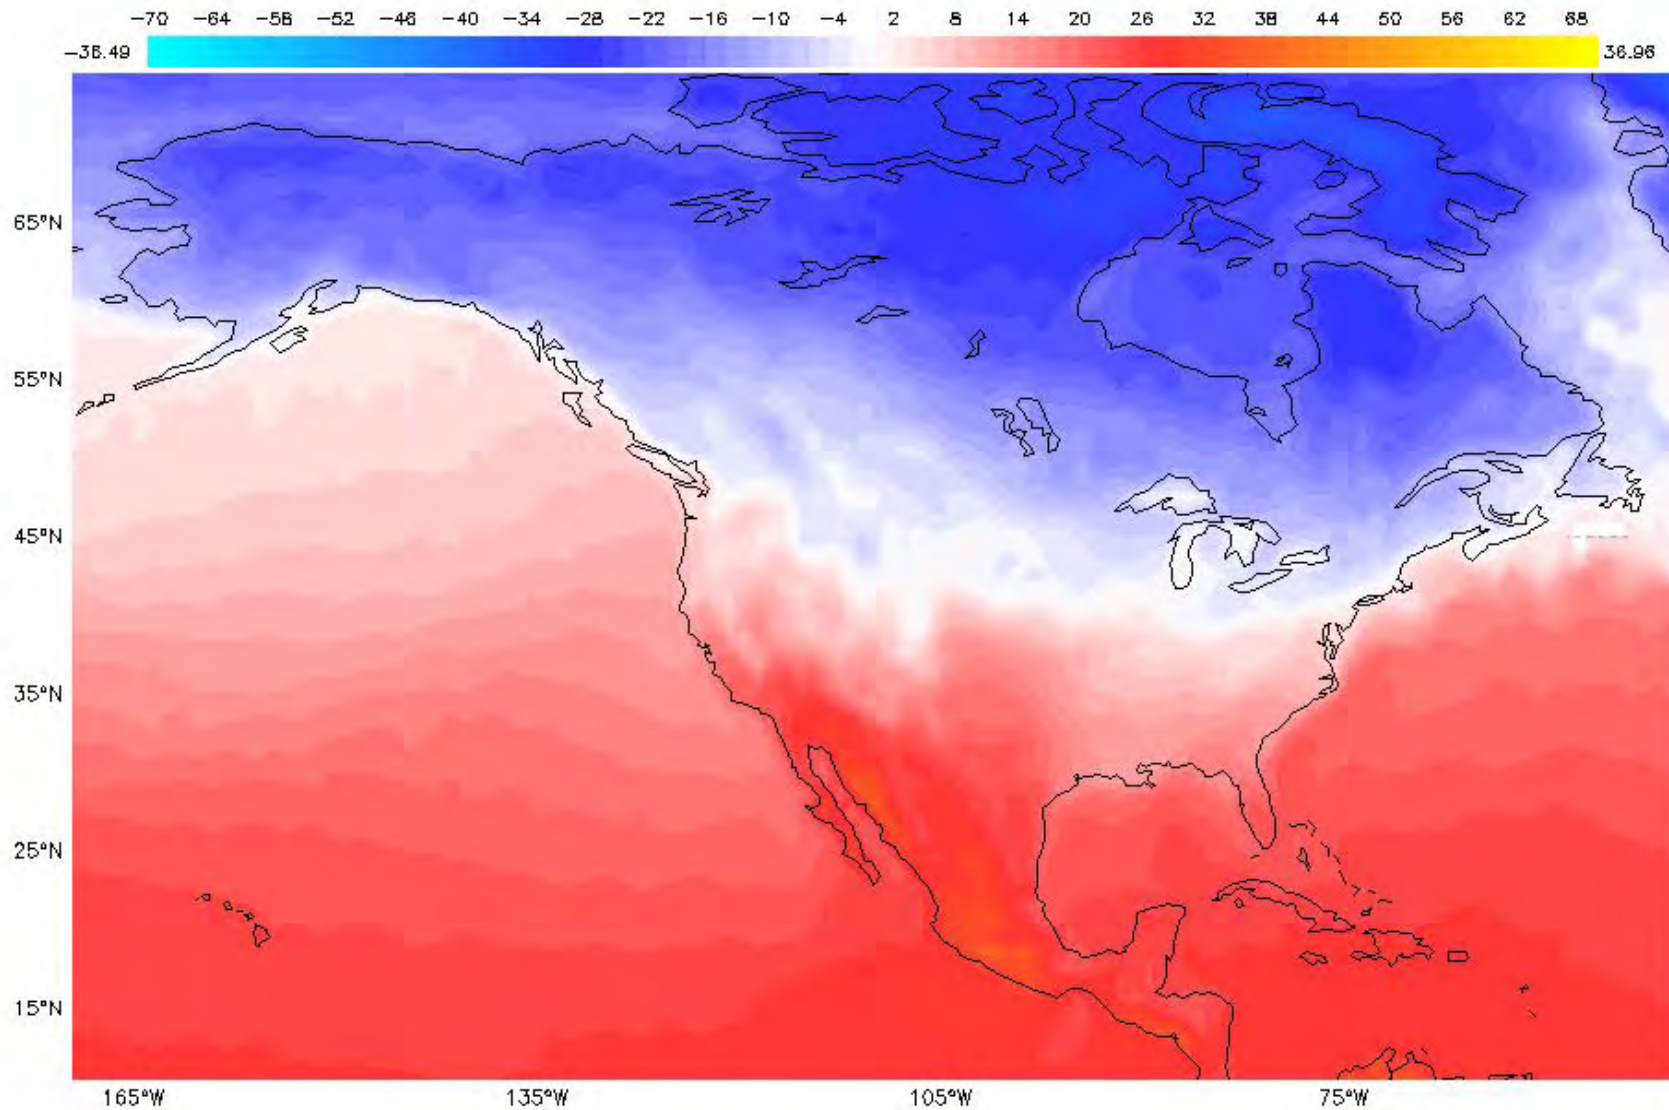

Date: Nov 2018

Phenomenon: Urban Heat Island

Data Set: Surface Air Temperature

Variable: Monthly Surface Air Temperature (degrees Celsius)

Date: Dec 2018

Phenomenon: Urban Heat Island

Data Set: Surface Temperature

Variable: Daytime Skin Temperature (degrees Celsius)

Date: January 2018

Phenomenon: Urban Heat Island

Data Set: Surface Temperature

Variable: Daytime Skin Temperature (degrees Celsius)
Phenomenon: Urban Heat Island

Date: February 2018

Data Set: Surface Temperature

Variable: Daytime Skin Temperature (degrees Celsius)

Date: March 2018

Phenomenon: Urban Heat Island

Data Set: Surface Temperature

Variable: Daytime Skin Temperature (degrees Celsius)