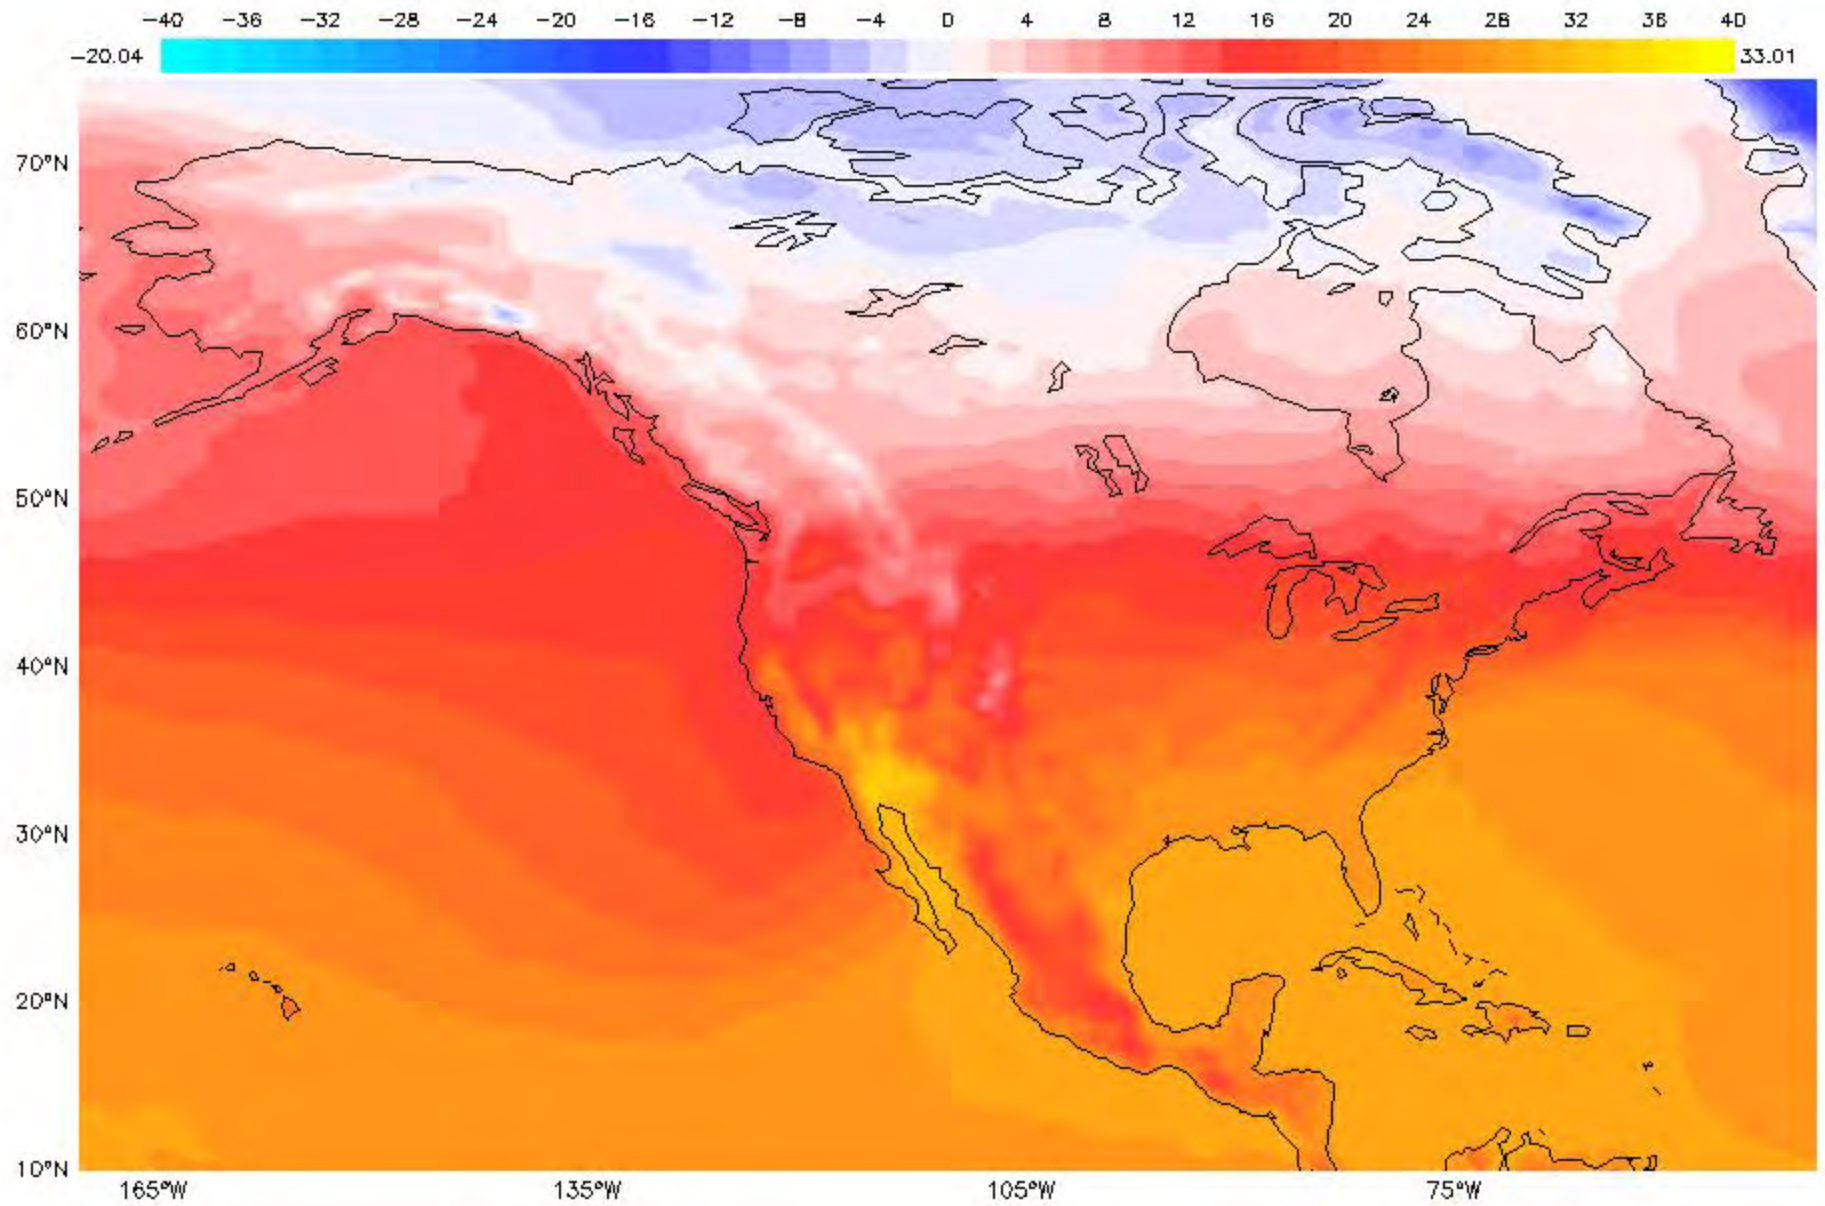

Variable: Monthly Surface Air Temperature (degrees Celsius)
Phenomenon: Urban Heat Island

Data Set: Surface Air Temperature

Variable: Monthly Surface Air Temperature (degrees Celsius)

Date: Sept 2018

Phenomenon: Urban Heat Island