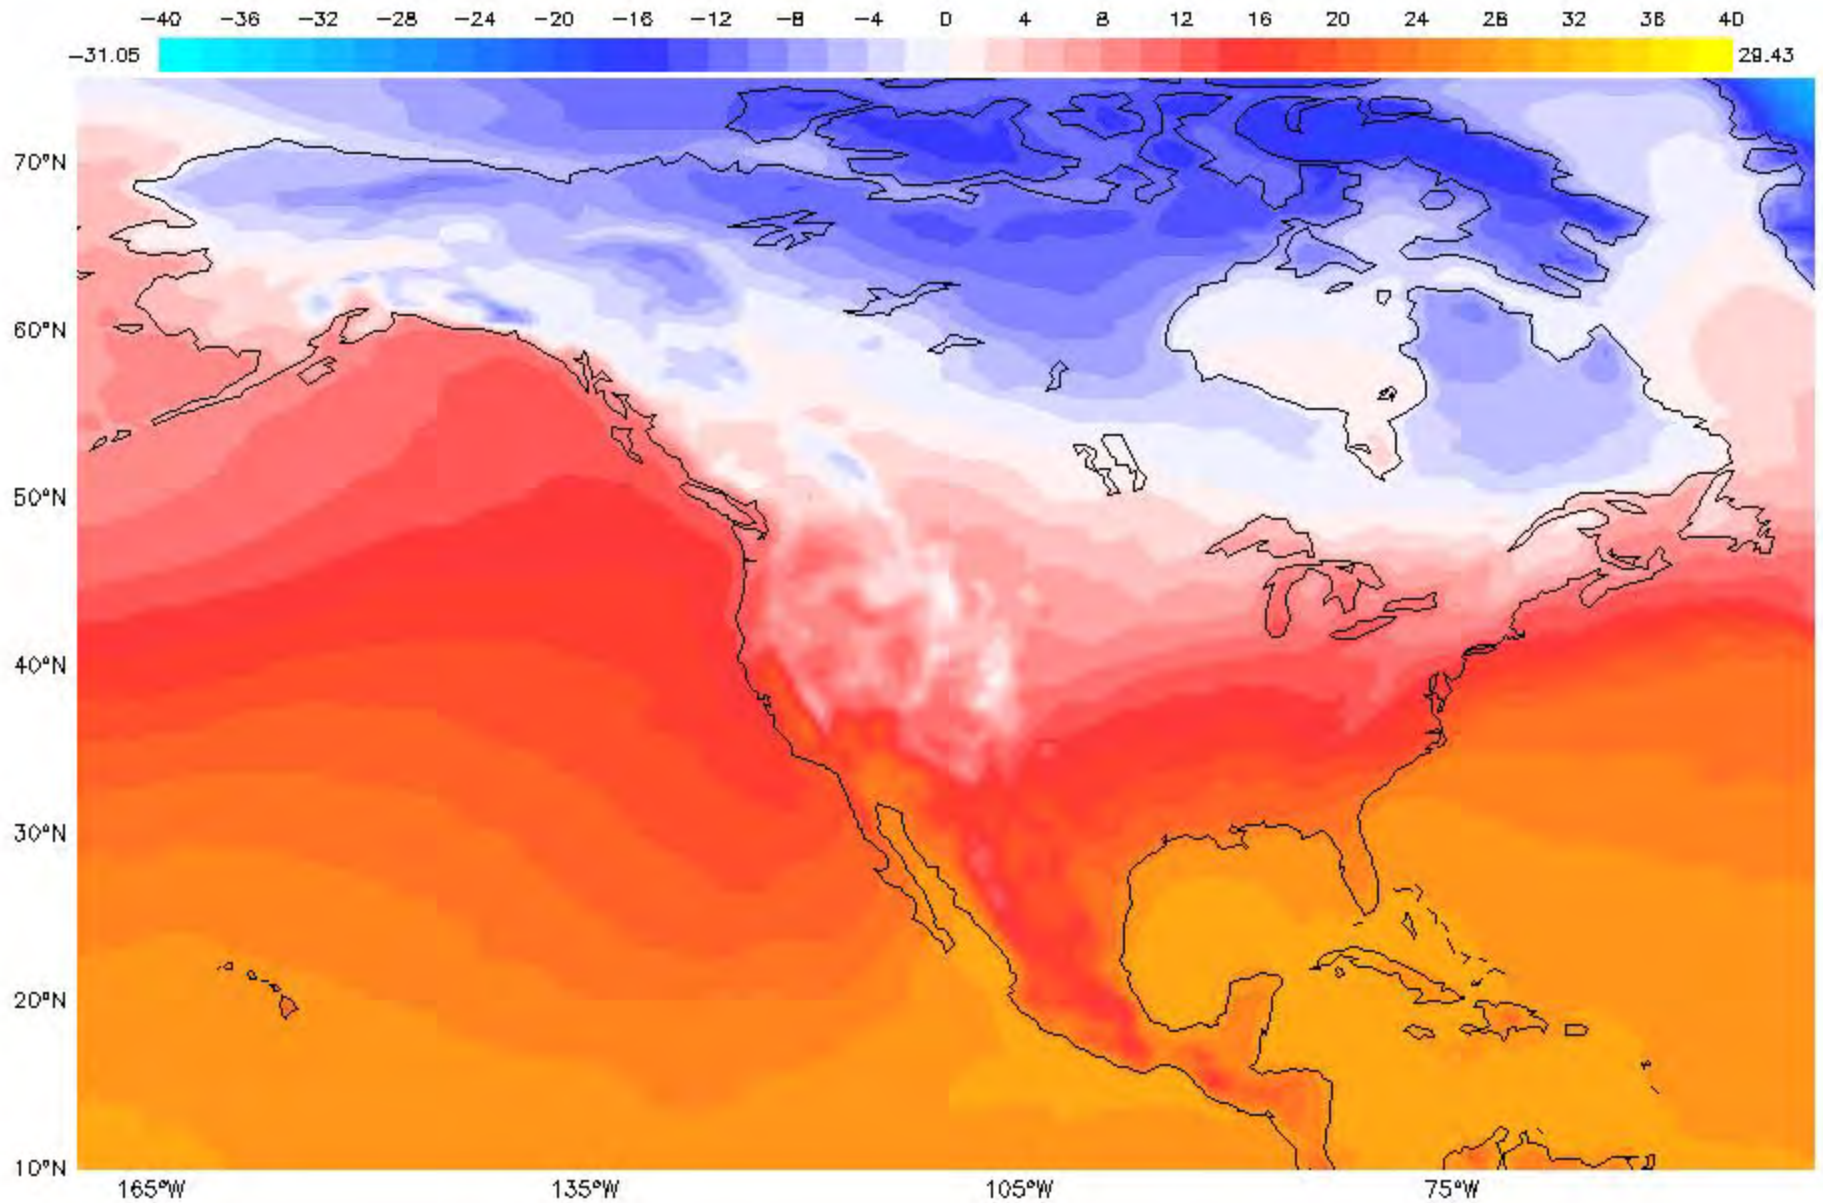

Data Set: Surface Air Temperature   **Variable:** Monthly Surface Air Temperature (degrees Celsius)
Date: October 2018   **Phenomenon:** Urban Heat Island