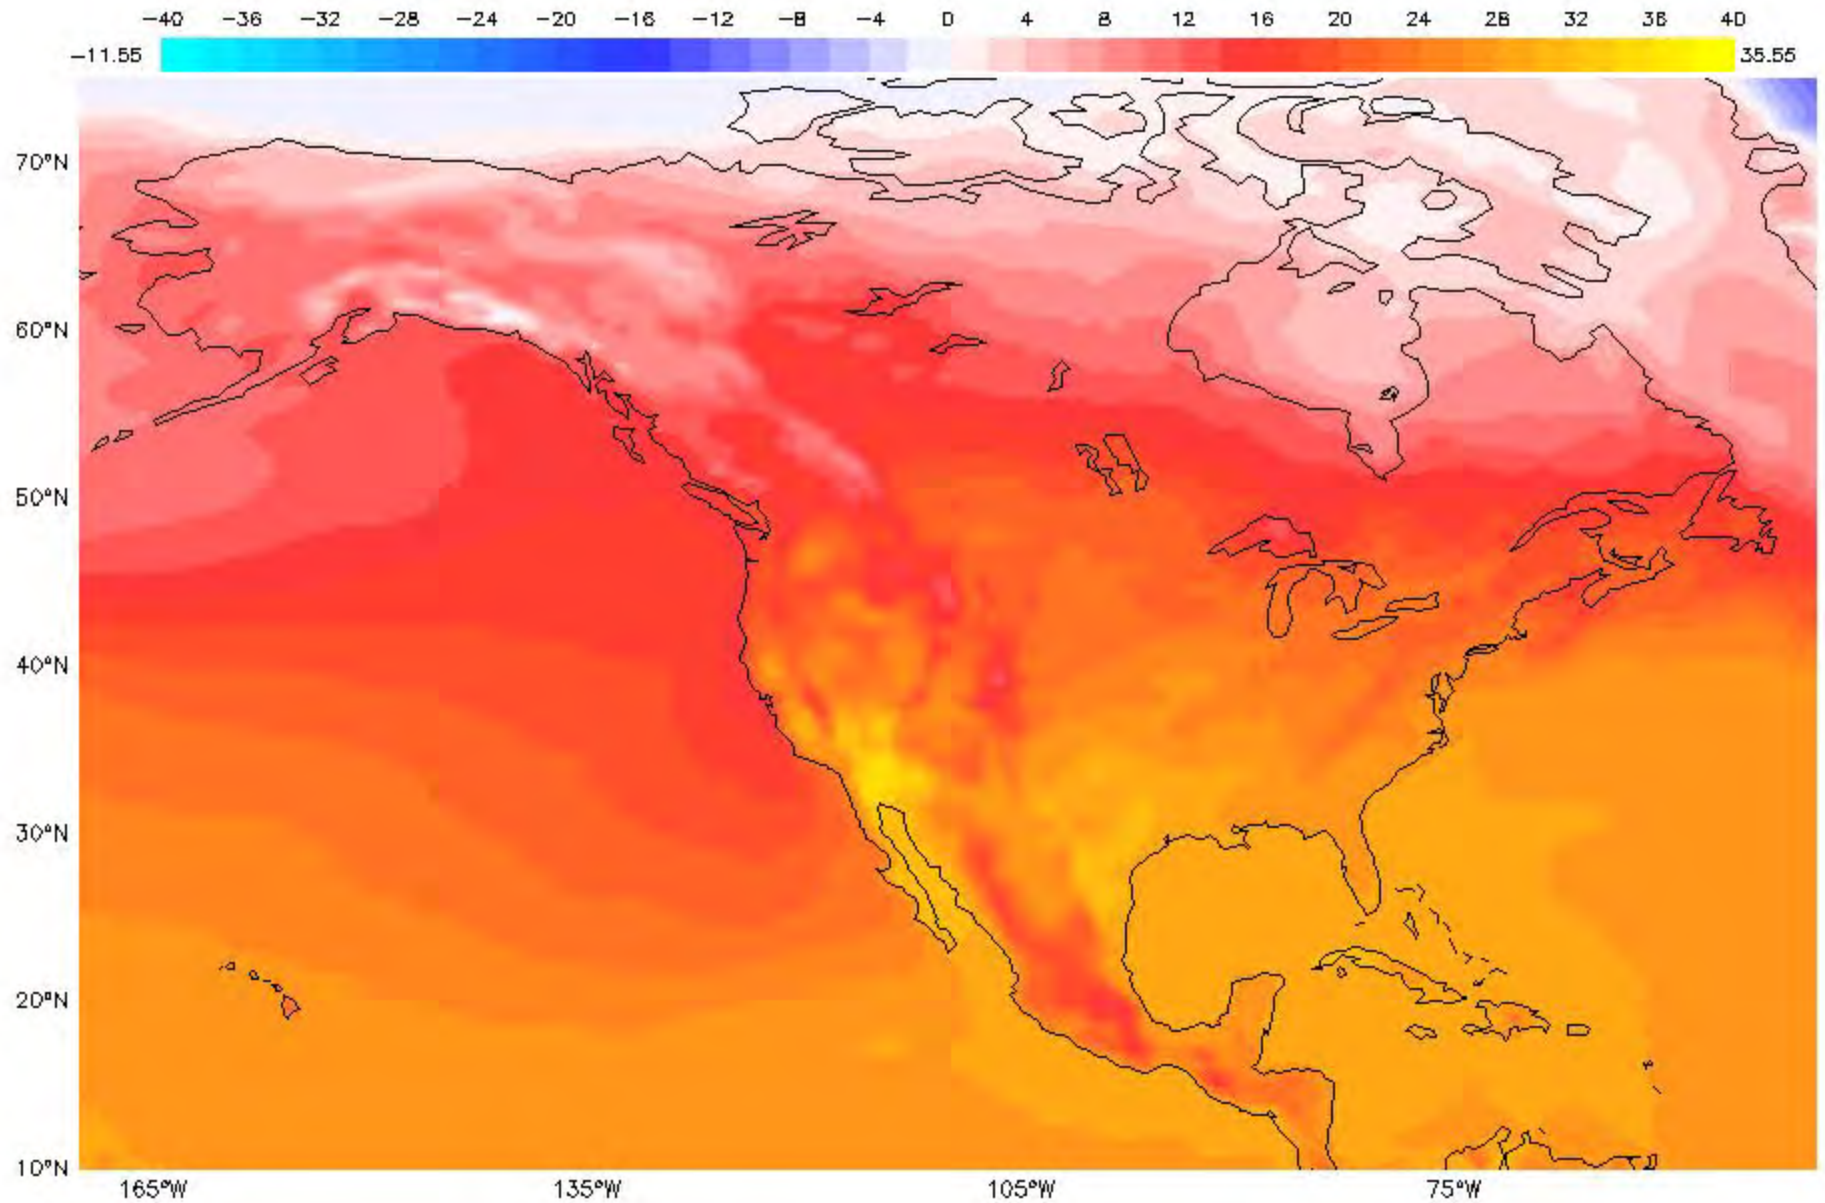

Data Set: Surface Air Temperature
Date: August 2018

Variable: Monthly Surface Air Temperature (degrees Celsius)
Phenomenon: Urban Heat Island