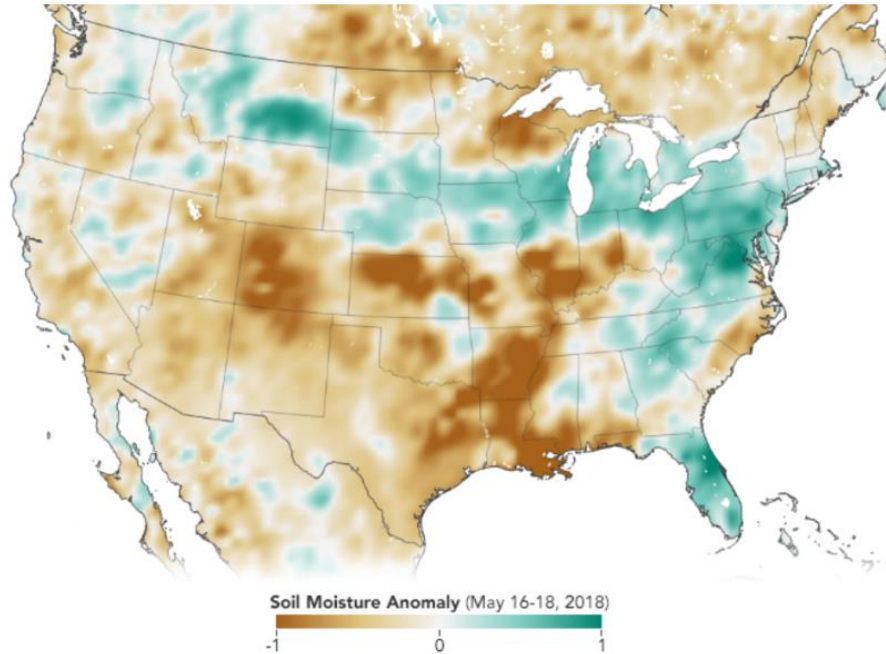

## United States' Soil Moisture May 2018

May 16 - 18, 2018

The amount of water contained in the top few centimeters of soil is small on a global scale, but it is critical for agriculture analysts trying to monitor crop productions and other human health influencers. Create as many sentences using the sentence starters by looking at the map.