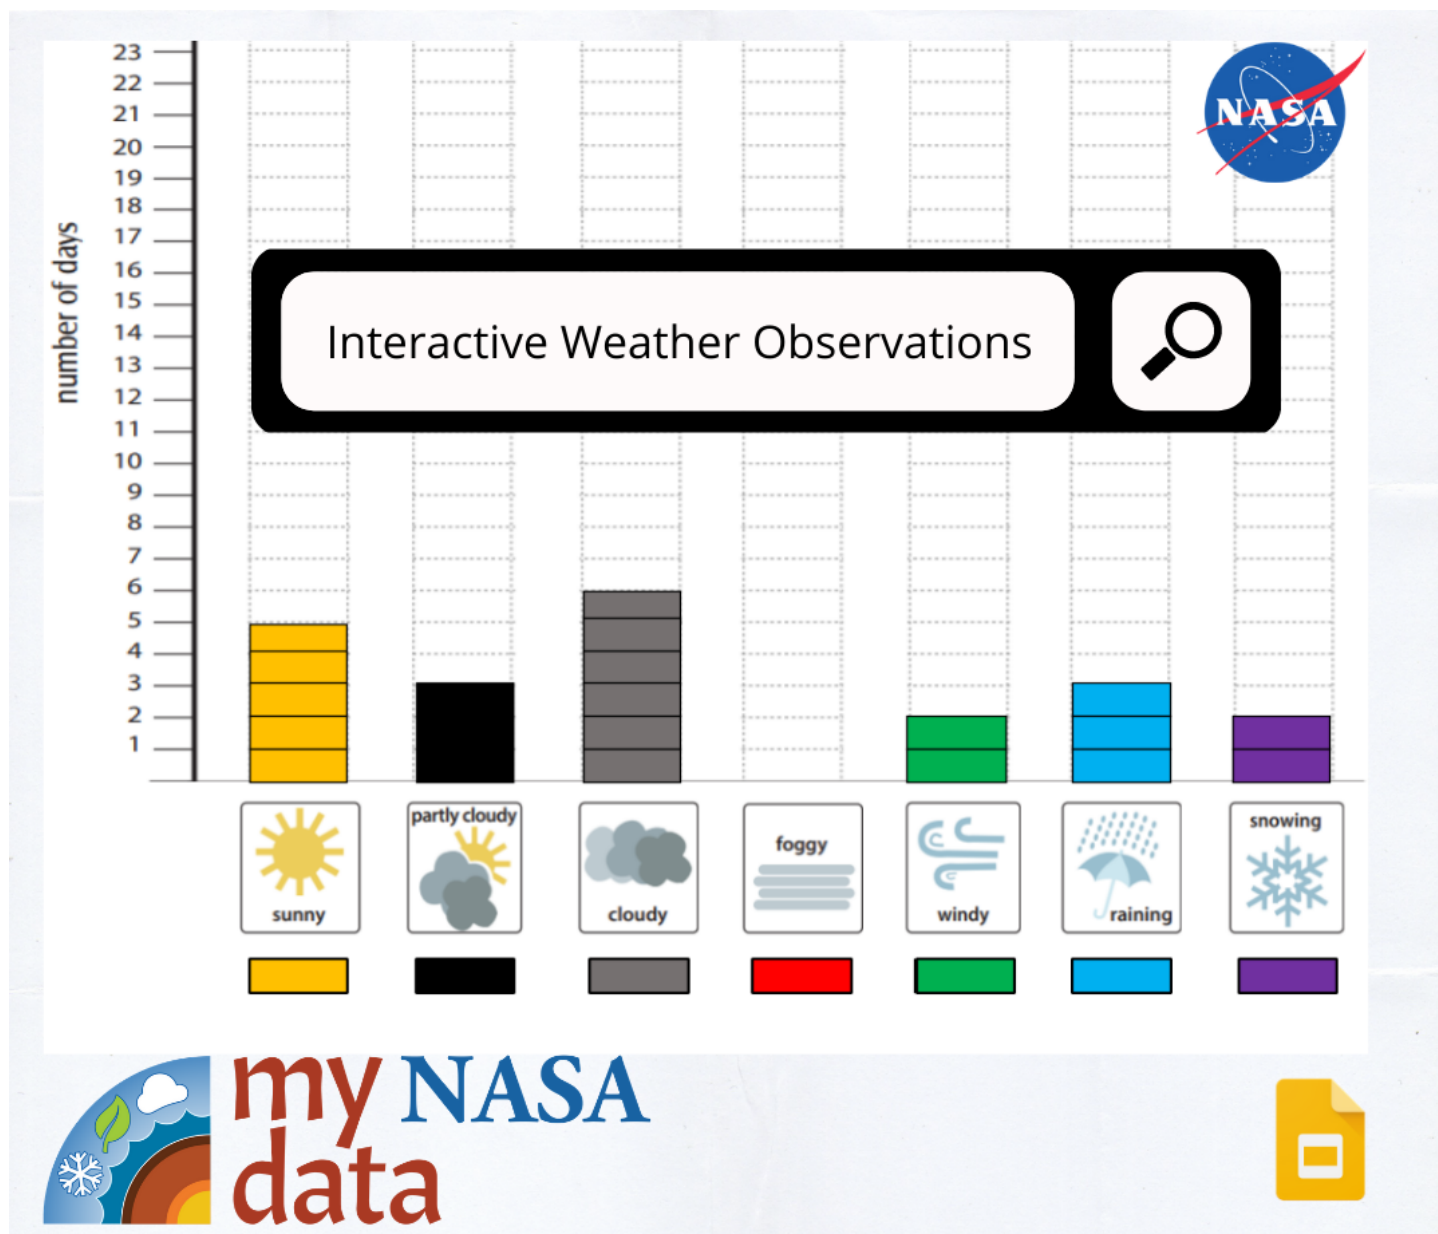

My NASA Data - Mini Lesson/Activity

Interactive Weather Observations

Student Directions

This content has been moved. You can find it under the [Interactive Weather Observations](#) link.

My NASA Data Visualization Tool

-
- [Earth System Data Explorer](#)