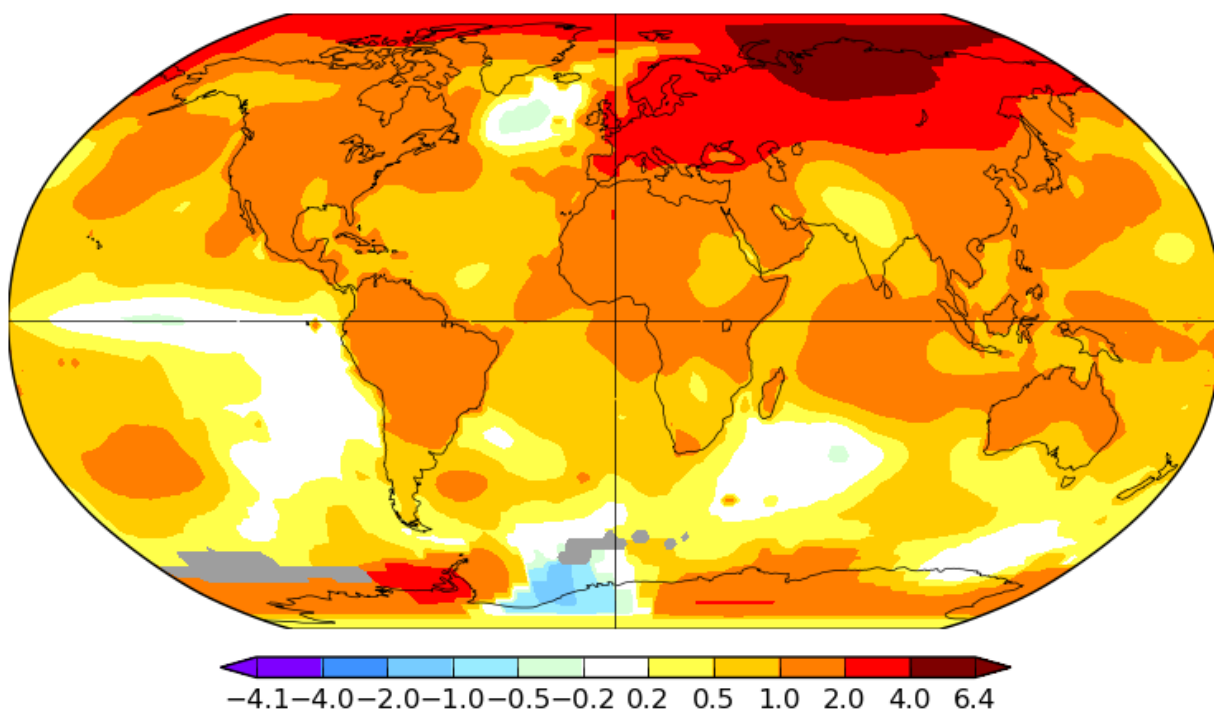

Title: Air Temperatures Around the World

Annual J-D 2020

L-OTI(°C) Anomaly vs 1951-1980

1.01

Surface Temperature Global Anomaly

Credit: [NASA GISS](https://data.giss.nasa.gov/gistemp/)

<https://data.giss.nasa.gov/gistemp/maps/>